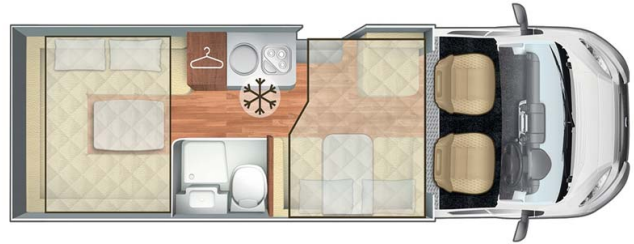

# Profile Bothy Navigator Scotland

Modèle standard

Description	The Bothy Navigator sleeps 4 people and is perfect for those that like socialising in the motorhome as it has a spacious rear lounge. For the evening, the lounge can easily be converted into two single beds or a large double bed. There is an electric drop down bed above the dinette area.
Characteristics	<p><b>Bothy Navigator 4 Berth</b>          Sleeps : 4 (6 seatblets)          Chassis Fiat          Diesel 2.3 MultiJet engine (Adblue required)          Automatic 6 gear transmission          Cruise control          Backup camera          ABS          Airbags          Internal walk-through access          Central locking          RHD          Exterior locker storage</p>
Fuel	<p>Diesel (Adblue required)          Average consumption: 10-11 L/100km (25-28 miles per gallon)</p>