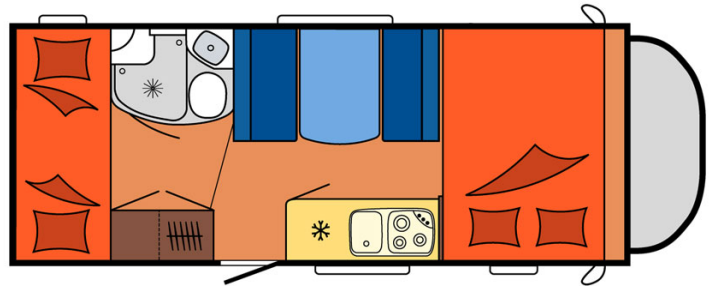

Motorhome Drakkar Family Luxury Norway

Modèle deluxe

Description	<p>If comfortable is not enough, why not go for luxury? This quality vehicle can accommodate 6 people and offers great comfort.</p> <p>Layout and fotos are examples. The layout of the rental vehicle may differ.</p>
Characteristics	<p>Drakkar Family Luxury Sleeps : 6 (6 seatbelts) Turbo Diesel Engine 2.2-2.3L Fiat chassis Manual transmission Power steering Cruise control ABS Airbags Navigation Internal walk-through access Storage compartment</p>
Fuel	<p>Diesel Average consumption: 10-12 L/100km</p>