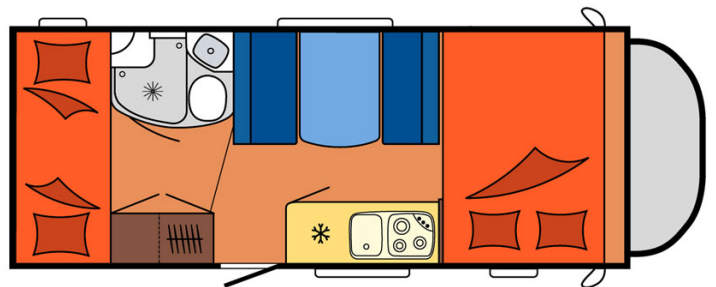

# Motorhome Drakkar Family Luxury Norway

Modèle deluxe

Description	<p>If comfortable is not enough, why not go for luxury? This quality vehicle can accommodate 6 people and offers great comfort.</p> <p>Layout and fotos are examples. The layout of the rental vehicle may differ.</p>
Characteristics	<p><b>Drakkar Family Luxury</b>                  Sleeps : 6 (6 seatbelts)                  Turbo Diesel Engine 2.2-2.3L                  Fiat chassis                  Manual transmission                  Power steering                  Cruise control                  ABS                  Airbags                  Navigation                  Internal walk-through access                  Storage compartment</p>
Fuel	<p>Diesel                  Average consumption: 10-12 L/100km</p>