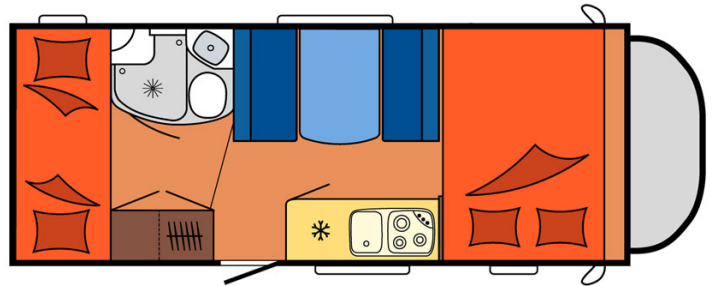

# Motorhome Drakkar Family Luxury Norway

Modèle deluxe

Description	<p>If comfortable is not enough, why not go for luxury? This quality vehicle can accommodate 6 people and offers great comfort.</p> <p>Layout and fotos are examples. The layout of the rental vehicle may differ.</p>
Characteristics	<p><b>Drakkar Family Luxury</b>                  Sleeps : 6 (6 seatbelts)                  Turbo Diesel Engine 2.2-2.3L                  Fiat chassis                  Manual transmission                  Power steering                  Cruise control                  ABS                  Airbags                  Navigation                  Internal walk-through access                  Storage compartment</p>
Fuel	<p>Diesel                  Average consumption: 10-12 L/100km</p>