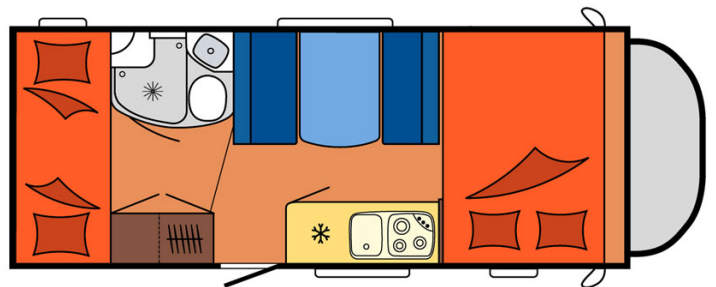

Motorhome Drakkar Family Luxury Norway

Modèle deluxe

Description	<p>If comfortable is not enough, why not go for luxury? This quality vehicle can accommodate 6 people and offers great comfort.</p> <p>Layout and fotos are examples. The layout of the rental vehicle may differ.</p>
Characteristics	<p>Drakkar Family Luxury Sleeps : 6 (6 seatbelts) Turbo Diesel Engine 2.2-2.3L Fiat chassis Manual transmission Power steering Cruise control ABS Airbags Navigation Internal walk-through access Storage compartment</p>
Fuel	<p>Diesel Average consumption: 10-12 L/100km</p>