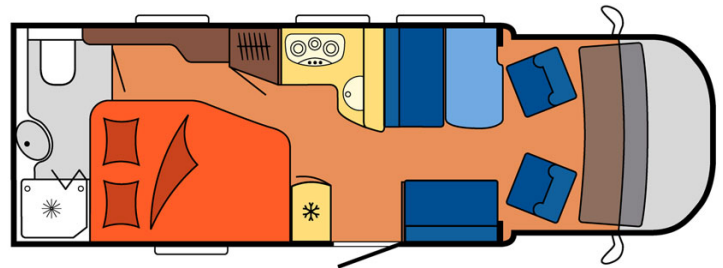

# Profile Lakka Small Luxury Finland

Modèle deluxe

<p>Description</p>	<p>updated 12/2023</p> <p>If comfortable model is not enough, why not go for luxury? This quality vehicle can accommodate 2 people and offers great comfort.</p> <p>The plans, dimensions and layouts here are indicative and may vary without notice.</p> <p><a href="#">VIDEO - Motorhome orientation.</a></p>
<p>Characteristics</p>	<p><b>Lakka Small Luxury</b></p> <p>Sleeps : 2</p> <p>Turbo Diesel Engine</p> <p>Fiat/Citroen/Ford chassis</p> <p>Manual or automatic transmission</p> <p>Airbags</p> <p>Navigation</p> <p><a href="#">? Virtual visit of the Lakka Small Luxury model here.</a></p>
<p>Fuel</p>	<p>Diesel</p> <p>Average consumption: 10-12 L/100km</p>

Dimensions	Length: 5.90 to 7.60 m Width: 2.30 to 2.40 m Height: 2.50 to 3.20 m
Passengers	2 sleeps
Reserve	Fuel tank: 75L (19.8 US gal) Fresh water tank: 100L (26.4 US gal) Waste water tank: 96L (25.4 US gal)
Beds	Double rear bed: 190-200 x 110-140 cm (75"-79" x 43"-55") or two single beds: 2 x 90 x 200 cm
Kitchen	Sink (hot and cold water) Cooker 3 stoves Fridge 80L Dishes and cutlery
Shower/Toilet	Shower Toilet Hot and cold water
Heating/Air Conditioning	Heating and air conditioning like in a car Heating and air conditioning while parked
Energy	<b>Gas.</b> Allows for use of the refrigerator, water heater, and heater, while not connected to an electrical hook-up. <b>Electrical Connection 230V (Hook-up)</b> <b>Auxiliary Battery.</b> Batteries will last around 12 hours depending on use, and are recharged when driving the vehicle, or hooked up the 230V connection. <b>12V outlet.</b> Remember to bring your adaptors for charging your personal electronics such as cameras and phones.
Audio & Connexions	Radio AM/FM with Bluetooth Flat screen TV
Complementary Equipment	First aid kit Leveling blocks Fly screens Sun curtains Fire extinguisher Tyre repair kit Cleaning set Storage compartment: 80 x 40 cm Awning