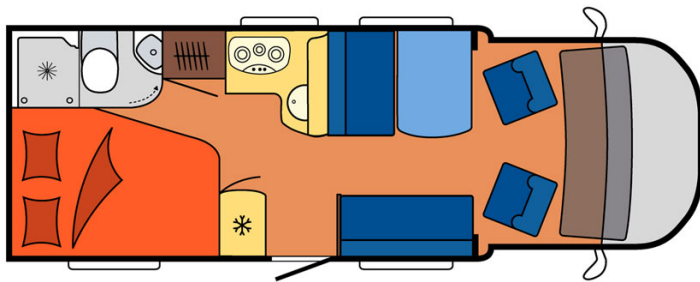

# Profile Lakka Small Luxury Finland

Modèle deluxe

<p>Description</p>	<p>updated 12/2023</p> <p>If comfortable model is not enough, why not go for luxury? This quality vehicle can accommodate 2 people and offers great comfort.</p> <p>The plans, dimensions and layouts here are indicative and may vary without notice.</p> <p><a href="#">VIDEO - Motorhome orientation.</a></p>
<p>Characteristics</p>	<p><b>Lakka Small Luxury</b></p> <p>Sleeps : 2</p> <p>Turbo Diesel Engine</p> <p>Fiat/Citroen/Ford chassis</p> <p>Manual or automatic transmission</p> <p>Airbags</p> <p>Navigation</p> <p><a href="#">? Virtual visit of the Lakka Small Luxury model here.</a></p>
<p>Fuel</p>	<p>Diesel</p> <p>Average consumption: 10-12 L/100km</p>

Dimensions	Length: 5.90 to 7.60 m Width: 2.30 to 2.40 m Height: 2.50 to 3.20 m
Passengers	2 sleeps
Reserve	Fuel tank: 75L (19.8 US gal) Fresh water tank: 100L (26.4 US gal) Waste water tank: 96L (25.4 US gal)
Beds	Double rear bed: 190-200 x 110-140 cm (75"-79" x 43"-55") or two single beds: 2 x 90 x 200 cm
Kitchen	Sink (hot and cold water) Cooker 3 stoves Fridge 80L Dishes and cutlery
Shower/Toilet	Shower Toilet Hot and cold water
Heating/Air Conditioning	Heating and air conditioning like in a car Heating and air conditioning while parked
Energy	<b>Gas.</b> Allows for use of the refrigerator, water heater, and heater, while not connected to an electrical hook-up. <b>Electrical Connection 230V (Hook-up)</b> <b>Auxiliary Battery.</b> Batteries will last around 12 hours depending on use, and are recharged when driving the vehicle, or hooked up the 230V connection. <b>12V outlet.</b> Remember to bring your adaptors for charging your personal electronics such as cameras and phones.
Audio & Connexions	Radio AM/FM with Bluetooth Flat screen TV
Complementary Equipment	First aid kit Leveling blocks Fly screens Sun curtains Fire extinguisher Tyre repair kit Cleaning set Storage compartment: 80 x 40 cm Awning