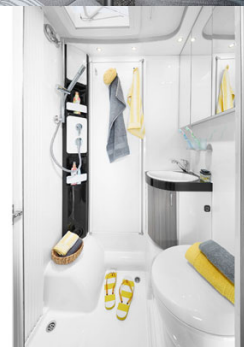

# Profile Lakka Small Luxury Finland

Modèle deluxe

<p>Description</p>	<p>updated 12/2023</p> <p>If comfortable model is not enough, why not go for luxury? This quality vehicle can accommodate 2 people and offers great comfort.</p> <p>The plans, dimensions and layouts here are indicative and may vary without notice.</p> <p><a href="#">VIDEO - Motorhome orientation.</a></p>
<p>Characteristics</p>	<p><b>Lakka Small Luxury</b></p> <p>Sleeps : 2</p> <p>Turbo Diesel Engine</p> <p>Fiat/Citroen/Ford chassis</p> <p>Manual or automatic transmission</p> <p>Airbags</p> <p>Navigation</p> <p><a href="#">? Virtual visit of the Lakka Small Luxury model here.</a></p>
<p>Fuel</p>	<p>Diesel</p> <p>Average consumption: 10-12 L/100km</p>

Dimensions	Length: 5.90 to 7.60 m Width: 2.30 to 2.40 m Height: 2.50 to 3.20 m
Passengers	2 sleeps
Reserve	Fuel tank: 75L (19.8 US gal) Fresh water tank: 100L (26.4 US gal) Waste water tank: 96L (25.4 US gal)
Beds	Double rear bed: 190-200 x 110-140 cm (75"-79" x 43"-55") or two single beds: 2 x 90 x 200 cm
Kitchen	Sink (hot and cold water) Cooker 3 stoves Fridge 80L Dishes and cutlery
Shower/Toilet	Shower Toilet Hot and cold water
Heating/Air Conditionning	Heating and air conditioning like in a car Heating and air conditioning while parked
Energy	<b>Gas.</b> Allows for use of the refrigerator, water heater, and heater, while not connected to an electrical hook-up. <b>Electrical Connection 230V (Hook-up)</b> <b>Auxiliary Battery.</b> Batteries will last around 12 hours depending on use, and are recharged when driving the vehicle, or hooked up the 230V connection. <b>12V outlet.</b> Remember to bring your adaptors for charging your personal electronics such as cameras and phones.
Audio & Connexions	Radio AM/FM with Bluetooth Flat screen TV
Complementary Equipment	First aid kit Leveling blocks Fly screens Sun curtains Fire extinguisher Tyre repair kit Cleaning set Storage compartment: 80 x 40 cm Awning