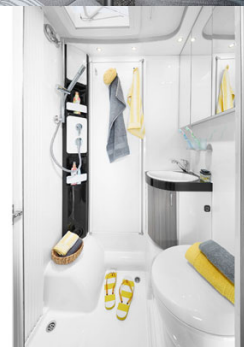

# Profile Lakka Small Luxury Finland

Modèle deluxe

<p>Description</p>	<p>updated 12/2023</p> <p>If comfortable model is not enough, why not go for luxury? This quality vehicle can accommodate 2 people and offers great comfort.</p> <p>The plans, dimensions and layouts here are indicative and may vary without notice.</p> <p><a href="#">VIDEO - Motorhome orientation.</a></p>
<p>Characteristics</p>	<p><b>Lakka Small Luxury</b></p> <p>Sleeps : 2</p> <p>Turbo Diesel Engine</p> <p>Fiat/Citroen/Ford chassis</p> <p>Manual or automatic transmission</p> <p>Airbags</p> <p>Navigation</p> <p><a href="#">? Virtual visit of the Lakka Small Luxury model here.</a></p>
<p>Fuel</p>	<p>Diesel</p> <p>Average consumption: 10-12 L/100km</p>

Dimensions	Length: 5.90 to 7.60 m Width: 2.30 to 2.40 m Height: 2.50 to 3.20 m
Passengers	2 sleeps
Reserve	Fuel tank: 75L (19.8 US gal) Fresh water tank: 100L (26.4 US gal) Waste water tank: 96L (25.4 US gal)
Beds	Double rear bed: 190-200 x 110-140 cm (75"-79" x 43"-55") or two single beds: 2 x 90 x 200 cm
Kitchen	Sink (hot and cold water) Cooker 3 stoves Fridge 80L Dishes and cutlery
Shower/Toilet	Shower Toilet Hot and cold water
Heating/Air Conditioning	Heating and air conditioning like in a car Heating and air conditioning while parked
Energy	<b>Gas.</b> Allows for use of the refrigerator, water heater, and heater, while not connected to an electrical hook-up. <b>Electrical Connection 230V (Hook-up)</b> <b>Auxiliary Battery.</b> Batteries will last around 12 hours depending on use, and are recharged when driving the vehicle, or hooked up the 230V connection. <b>12V outlet.</b> Remember to bring your adaptors for charging your personal electronics such as cameras and phones.
Audio & Connexions	Radio AM/FM with Bluetooth Flat screen TV
Complementary Equipment	First aid kit Leveling blocks Fly screens Sun curtains Fire extinguisher Tyre repair kit Cleaning set Storage compartment: 80 x 40 cm Awning