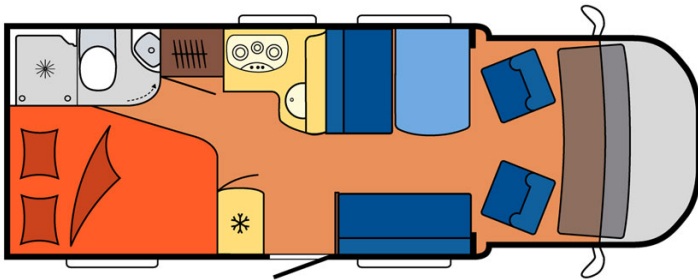

# Profile Lakka Small Luxury Finland

Modèle deluxe

<p>Description</p>	<p>updated 12/2023</p> <p>If comfortable model is not enough, why not go for luxury? This quality vehicle can accommodate 2 people and offers great comfort.</p> <p>The plans, dimensions and layouts here are indicative and may vary without notice.</p> <p><a href="#">VIDEO - Motorhome orientation.</a></p>
<p>Characteristics</p>	<p><b>Lakka Small Luxury</b></p> <p>Sleeps : 2</p> <p>Turbo Diesel Engine</p> <p>Fiat/Citroen/Ford chassis</p> <p>Manual or automatic transmission</p> <p>Airbags</p> <p>Navigation</p> <p><a href="#">? Virtual visit of the Lakka Small Luxury model here.</a></p>
<p>Fuel</p>	<p>Diesel</p> <p>Average consumption: 10-12 L/100km</p>

Dimensions	Length: 5.90 to 7.60 m Width: 2.30 to 2.40 m Height: 2.50 to 3.20 m
Passengers	2 sleeps
Reserve	Fuel tank: 75L (19.8 US gal) Fresh water tank: 100L (26.4 US gal) Waste water tank: 96L (25.4 US gal)
Beds	Double rear bed: 190-200 x 110-140 cm (75"-79" x 43"-55") or two single beds: 2 x 90 x 200 cm
Kitchen	Sink (hot and cold water) Cooker 3 stoves Fridge 80L Dishes and cutlery
Shower/Toilet	Shower Toilet Hot and cold water
Heating/Air Conditioning	Heating and air conditioning like in a car Heating and air conditioning while parked
Energy	<b>Gas.</b> Allows for use of the refrigerator, water heater, and heater, while not connected to an electrical hook-up. <b>Electrical Connection 230V (Hook-up)</b> <b>Auxiliary Battery.</b> Batteries will last around 12 hours depending on use, and are recharged when driving the vehicle, or hooked up the 230V connection. <b>12V outlet.</b> Remember to bring your adaptors for charging your personal electronics such as cameras and phones.
Audio & Connexions	Radio AM/FM with Bluetooth Flat screen TV
Complementary Equipment	First aid kit Leveling blocks Fly screens Sun curtains Fire extinguisher Tyre repair kit Cleaning set Storage compartment: 80 x 40 cm Awning