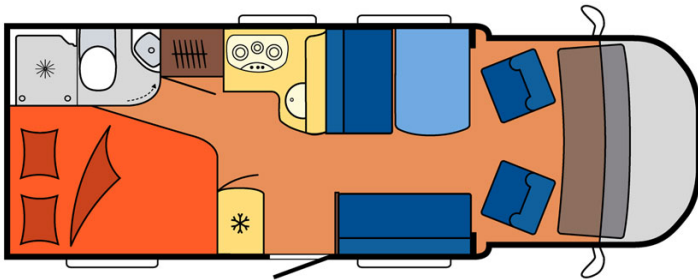

Profile Lakka Small Luxury Finland

Modèle deluxe

<p>Description</p>	<p>updated 12/2023</p> <p>If comfortable model is not enough, why not go for luxury? This quality vehicle can accommodate 2 people and offers great comfort.</p> <p>The plans, dimensions and layouts here are indicative and may vary without notice.</p> <p>VIDEO - Motorhome orientation.</p>
<p>Characteristics</p>	<p>Lakka Small Luxury</p> <p>Sleeps : 2</p> <p>Turbo Diesel Engine</p> <p>Fiat/Citroen/Ford chassis</p> <p>Manual or automatic transmission</p> <p>Airbags</p> <p>Navigation</p> <p>? Virtual visit of the Lakka Small Luxury model here.</p>
<p>Fuel</p>	<p>Diesel</p> <p>Average consumption: 10-12 L/100km</p>

Dimensions	Length: 5.90 to 7.60 m Width: 2.30 to 2.40 m Height: 2.50 to 3.20 m
Passengers	2 sleeps
Reserve	Fuel tank: 75L (19.8 US gal) Fresh water tank: 100L (26.4 US gal) Waste water tank: 96L (25.4 US gal)
Beds	Double rear bed: 190-200 x 110-140 cm (75"-79" x 43"-55") or two single beds: 2 x 90 x 200 cm
Kitchen	Sink (hot and cold water) Cooker 3 stoves Fridge 80L Dishes and cutlery
Shower/Toilet	Shower Toilet Hot and cold water
Heating/Air Conditioning	Heating and air conditioning like in a car Heating and air conditioning while parked
Energy	Gas. Allows for use of the refrigerator, water heater, and heater, while not connected to an electrical hook-up. Electrical Connection 230V (Hook-up) Auxiliary Battery. Batteries will last around 12 hours depending on use, and are recharged when driving the vehicle, or hooked up the 230V connection. 12V outlet. Remember to bring your adaptors for charging your personal electronics such as cameras and phones.
Audio & Connexions	Radio AM/FM with Bluetooth Flat screen TV
Complementary Equipment	First aid kit Leveling blocks Fly screens Sun curtains Fire extinguisher Tyre repair kit Cleaning set Storage compartment: 80 x 40 cm Awning