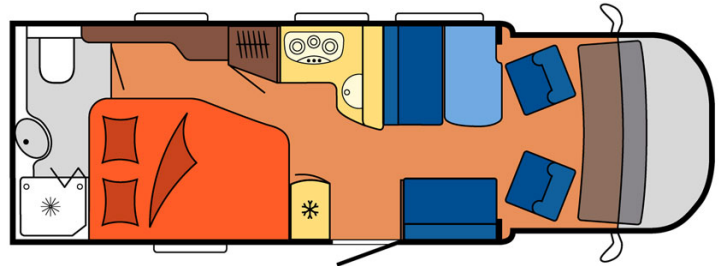

# Profile Lakka Small Luxury Finland

Modèle deluxe

<p>Description</p>	<p>updated 12/2023</p> <p>If comfortable model is not enough, why not go for luxury? This quality vehicle can accommodate 2 people and offers great comfort.</p> <p>The plans, dimensions and layouts here are indicative and may vary without notice.</p> <p><a href="#">VIDEO - Motorhome orientation.</a></p>
<p>Characteristics</p>	<p><b>Lakka Small Luxury</b></p> <p>Sleeps : 2</p> <p>Turbo Diesel Engine</p> <p>Fiat/Citroen/Ford chassis</p> <p>Manual or automatic transmission</p> <p>Airbags</p> <p>Navigation</p> <p><a href="#">? Virtual visit of the Lakka Small Luxury model here.</a></p>
<p>Fuel</p>	<p>Diesel</p> <p>Average consumption: 10-12 L/100km</p>

Dimensions	Length: 5.90 to 7.60 m Width: 2.30 to 2.40 m Height: 2.50 to 3.20 m
Passengers	2 sleeps
Reserve	Fuel tank: 75L (19.8 US gal) Fresh water tank: 100L (26.4 US gal) Waste water tank: 96L (25.4 US gal)
Beds	Double rear bed: 190-200 x 110-140 cm (75"-79" x 43"-55") or two single beds: 2 x 90 x 200 cm
Kitchen	Sink (hot and cold water) Cooker 3 stoves Fridge 80L Dishes and cutlery
Shower/Toilet	Shower Toilet Hot and cold water
Heating/Air Conditioning	Heating and air conditioning like in a car Heating and air conditioning while parked
Energy	<b>Gas.</b> Allows for use of the refrigerator, water heater, and heater, while not connected to an electrical hook-up. <b>Electrical Connection 230V (Hook-up)</b> <b>Auxiliary Battery.</b> Batteries will last around 12 hours depending on use, and are recharged when driving the vehicle, or hooked up the 230V connection. <b>12V outlet.</b> Remember to bring your adaptors for charging your personal electronics such as cameras and phones.
Audio & Connexions	Radio AM/FM with Bluetooth Flat screen TV
Complementary Equipment	First aid kit Leveling blocks Fly screens Sun curtains Fire extinguisher Tyre repair kit Cleaning set Storage compartment: 80 x 40 cm Awning