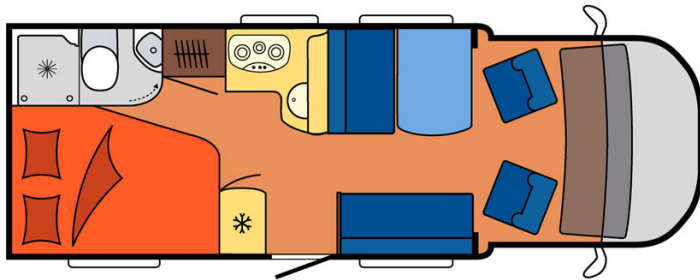

# Profile Lakka Small Luxury Finland

Modèle deluxe

<p>Description</p>	<p>updated 12/2023</p> <p>If comfortable model is not enough, why not go for luxury? This quality vehicle can accommodate 2 people and offers great comfort.</p> <p>The plans, dimensions and layouts here are indicative and may vary without notice.</p> <p><a href="#">VIDEO - Motorhome orientation.</a></p>
<p>Characteristics</p>	<p><b>Lakka Small Luxury</b></p> <p>Sleeps : 2</p> <p>Turbo Diesel Engine</p> <p>Fiat/Citroen/Ford chassis</p> <p>Manual or automatic transmission</p> <p>Airbags</p> <p>Navigation</p> <p><a href="#">? Virtual visit of the Lakka Small Luxury model here.</a></p>
<p>Fuel</p>	<p>Diesel</p> <p>Average consumption: 10-12 L/100km</p>

Dimensions	Length: 5.90 to 7.60 m Width: 2.30 to 2.40 m Height: 2.50 to 3.20 m
Passengers	2 sleeps
Reserve	Fuel tank: 75L (19.8 US gal) Fresh water tank: 100L (26.4 US gal) Waste water tank: 96L (25.4 US gal)
Beds	Double rear bed: 190-200 x 110-140 cm (75"-79" x 43"-55") or two single beds: 2 x 90 x 200 cm
Kitchen	Sink (hot and cold water) Cooker 3 stoves Fridge 80L Dishes and cutlery
Shower/Toilet	Shower Toilet Hot and cold water
Heating/Air Conditionning	Heating and air conditioning like in a car Heating and air conditioning while parked
Energy	<b>Gas.</b> Allows for use of the refrigerator, water heater, and heater, while not connected to an electrical hook-up. <b>Electrical Connection 230V (Hook-up)</b> <b>Auxiliary Battery.</b> Batteries will last around 12 hours depending on use, and are recharged when driving the vehicle, or hooked up the 230V connection. <b>12V outlet.</b> Remember to bring your adaptors for charging your personal electronics such as cameras and phones.
Audio & Connexions	Radio AM/FM with Bluetooth Flat screen TV
Complementary Equipment	First aid kit Leveling blocks Fly screens Sun curtains Fire extinguisher Tyre repair kit Cleaning set Storage compartment: 80 x 40 cm Awning