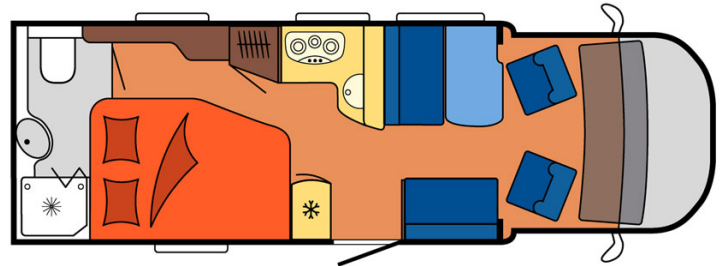

Profile Lakka Small Luxury Finland

Modèle deluxe

<p>Description</p>	<p>updated 12/2023</p> <p>If comfortable model is not enough, why not go for luxury? This quality vehicle can accommodate 2 people and offers great comfort.</p> <p>The plans, dimensions and layouts here are indicative and may vary without notice.</p> <p>VIDEO - Motorhome orientation.</p>
<p>Characteristics</p>	<p>Lakka Small Luxury</p> <p>Sleeps : 2</p> <p>Turbo Diesel Engine</p> <p>Fiat/Citroen/Ford chassis</p> <p>Manual or automatic transmission</p> <p>Airbags</p> <p>Navigation</p> <p>? Virtual visit of the Lakka Small Luxury model here.</p>
<p>Fuel</p>	<p>Diesel</p> <p>Average consumption: 10-12 L/100km</p>

Dimensions	Length: 5.90 to 7.60 m Width: 2.30 to 2.40 m Height: 2.50 to 3.20 m
Passengers	2 sleeps
Reserve	Fuel tank: 75L (19.8 US gal) Fresh water tank: 100L (26.4 US gal) Waste water tank: 96L (25.4 US gal)
Beds	Double rear bed: 190-200 x 110-140 cm (75"-79" x 43"-55") or two single beds: 2 x 90 x 200 cm
Kitchen	Sink (hot and cold water) Cooker 3 stoves Fridge 80L Dishes and cutlery
Shower/Toilet	Shower Toilet Hot and cold water
Heating/Air Conditioning	Heating and air conditioning like in a car Heating and air conditioning while parked
Energy	Gas. Allows for use of the refrigerator, water heater, and heater, while not connected to an electrical hook-up. Electrical Connection 230V (Hook-up) Auxiliary Battery. Batteries will last around 12 hours depending on use, and are recharged when driving the vehicle, or hooked up the 230V connection. 12V outlet. Remember to bring your adaptors for charging your personal electronics such as cameras and phones.
Audio & Connexions	Radio AM/FM with Bluetooth Flat screen TV
Complementary Equipment	First aid kit Leveling blocks Fly screens Sun curtains Fire extinguisher Tyre repair kit Cleaning set Storage compartment: 80 x 40 cm Awning