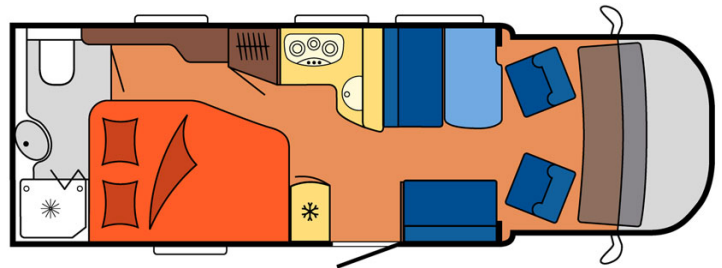

# Profile Lakka Small Luxury Finland

Modèle deluxe

<p>Description</p>	<p>updated 12/2023</p> <p>If comfortable model is not enough, why not go for luxury? This quality vehicle can accommodate 2 people and offers great comfort.</p> <p>The plans, dimensions and layouts here are indicative and may vary without notice.</p> <p><a href="#">VIDEO - Motorhome orientation.</a></p>
<p>Characteristics</p>	<p><b>Lakka Small Luxury</b></p> <p>Sleeps : 2</p> <p>Turbo Diesel Engine</p> <p>Fiat/Citroen/Ford chassis</p> <p>Manual or automatic transmission</p> <p>Airbags</p> <p>Navigation</p> <p><a href="#">? Virtual visit of the Lakka Small Luxury model here.</a></p>
<p>Fuel</p>	<p>Diesel</p> <p>Average consumption: 10-12 L/100km</p>

Dimensions	Length: 5.90 to 7.60 m Width: 2.30 to 2.40 m Height: 2.50 to 3.20 m
Passengers	2 sleeps
Reserve	Fuel tank: 75L (19.8 US gal) Fresh water tank: 100L (26.4 US gal) Waste water tank: 96L (25.4 US gal)
Beds	Double rear bed: 190-200 x 110-140 cm (75"-79" x 43"-55") or two single beds: 2 x 90 x 200 cm
Kitchen	Sink (hot and cold water) Cooker 3 stoves Fridge 80L Dishes and cutlery
Shower/Toilet	Shower Toilet Hot and cold water
Heating/Air Conditionning	Heating and air conditioning like in a car Heating and air conditioning while parked
Energy	<b>Gas.</b> Allows for use of the refrigerator, water heater, and heater, while not connected to an electrical hook-up. <b>Electrical Connection 230V (Hook-up)</b> <b>Auxiliary Battery.</b> Batteries will last around 12 hours depending on use, and are recharged when driving the vehicle, or hooked up the 230V connection. <b>12V outlet.</b> Remember to bring your adaptors for charging your personal electronics such as cameras and phones.
Audio & Connexions	Radio AM/FM with Bluetooth Flat screen TV
Complementary Equipment	First aid kit Leveling blocks Fly screens Sun curtains Fire extinguisher Tyre repair kit Cleaning set Storage compartment: 80 x 40 cm Awning