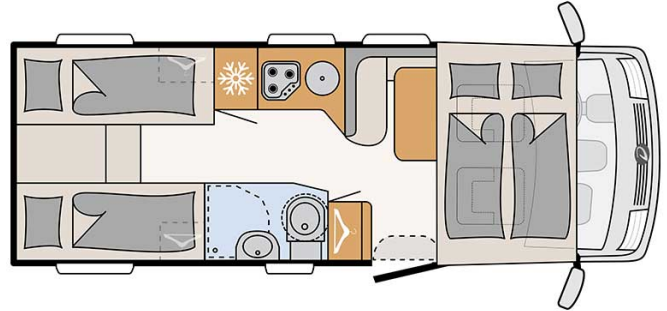

Luxury Abisko Comfort Luxury Sweden

Modèle budget

Description	<p>update 12/2023</p> <p>A class luxury couch that ensures the comfort and visibility through wide windows for 4 people. All the rooms are spacious: bathroom, kitchen, bedroom with 2 double beds and the storage space!</p> <p>Please note – the shown motorhomes are only example vehicles of the different groups !</p>
Characteristics	<p>Abisko Comfort Luxury Sleeps : 4 Engine: 2.3L I 132kW/180PS Diesel Manual transmission Power steering Brake booster Passage from the driver's cab to the living quarters</p> <p>? Virtual visit of the Abisko Comfort Luxury model here.</p>
Fuel	<p>Diesel Average consumption: 11 - 12 L/100 km</p>

Dimensions	Length: 7.41 m Width: 2.32 m Height: 2.90 m Interior height: 2.10 m
Passengers	4
Reserve	Clean water tank: 122 L Grey water tank: 90 L Fuel tank: 90 L Gas bottle (propane): maximum 2 x 11 kg
Beds	Double bed: 200 cm x 150 cm Rear bed: 195 cm x 150 cm
Kitchen	Refrigerator 113 L Freezer 14 L 3-burner stove
Shower/Toilet	Shower Toilets Sink Hot and cold water supply
Heating/Air Conditioning	Air conditioning in driving cab Gas heating
Energy	Propane Gas. Allows for use of the refrigerator, water heater, and heater, while not connected to an electrical hook-up. Electrical Connection 230V (Hook-up) Auxiliary Battery. Allows for use of lights while the vehicle is not hooked up. Batteries will last around 12 hours depending on use, and are recharged when driving the vehicle, or hooked up. 12V outlet. Remember to bring your adaptors for charging your personal electronics such as cameras and phones.
Complementary Equipment	Awning Bicycle rack (max. 60kg) Two 3-point child seat attachments