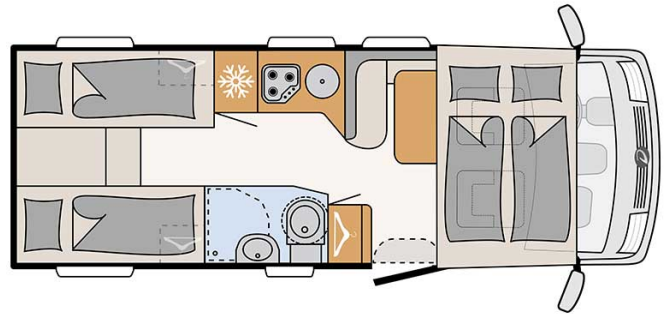

Luxury Abisko Comfort Luxury Sweden

Modèle budget

Description	<p>update 12/2023</p> <p>A class luxury couch that ensures the comfort and visibility through wide windows for 4 people. All the rooms are spacious: bathroom, kitchen, bedroom with 2 double beds and the storage space!</p> <p>Please note – the shown motorhomes are only example vehicles of the different groups !</p>
Characteristics	<p>Abisko Comfort Luxury Sleeps : 4 Engine: 2.3L I 132kW/180PS Diesel Manual transmission Power steering Brake booster Passage from the driver's cab to the living quarters</p> <p>? Virtual visit of the Abisko Comfort Luxury model here.</p>
Fuel	<p>Diesel Average consumption: 11 - 12 L/100 km</p>

Dimensions	Length: 7.41 m Width: 2.32 m Height: 2.90 m Interior height: 2.10 m
Passengers	4
Reserve	Clean water tank: 122 L Grey water tank: 90 L Fuel tank: 90 L Gas bottle (propane): maximum 2 x 11 kg
Beds	Double bed: 200 cm x 150 cm Rear bed: 195 cm x 150 cm
Kitchen	Refrigerator 113 L Freezer 14 L 3-burner stove
Shower/Toilet	Shower Toilets Sink Hot and cold water supply
Heating/Air Conditioning	Air conditioning in driving cab Gas heating
Energy	Propane Gas. Allows for use of the refrigerator, water heater, and heater, while not connected to an electrical hook-up. Electrical Connection 230V (Hook-up) Auxiliary Battery. Allows for use of lights while the vehicle is not hooked up. Batteries will last around 12 hours depending on use, and are recharged when driving the vehicle, or hooked up. 12V outlet. Remember to bring your adaptors for charging your personal electronics such as cameras and phones.
Complementary Equipment	Awning Bicycle rack (max. 60kg) Two 3-point child seat attachments