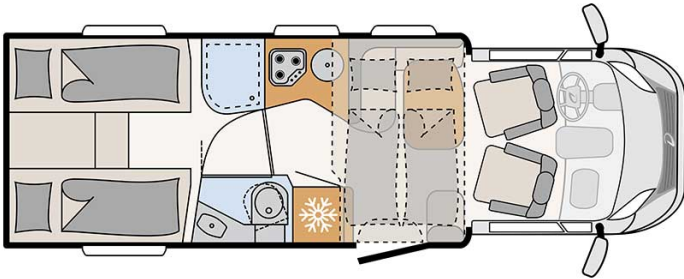

# Luxury Abisko Comfort Plus Sweden

Modèle standard

Description	update 12/2023 A lot of room and a pull-down bed for up to four people. <b>Please note – the shown motorhomes are only example vehicles of the different groups !</b>
Characteristics	<b>Abisko Comfort Plus</b> Sleeps : 4 Engine: 2.3 l 103kW/140PS Diesel Manual transmission Power steering Brake booster Passage from the driver's cab to the living quarters  <a href="#">? Virtual visit of the Abisko Comfort Plus model here.</a>
Fuel	Diesel Average consumption: 10-12 L/100km

Dimensions	Length: 7.40 m Width: 2.33 m Height: 3.00 m Interior height: 2.05 m
Passengers	4
Reserve	Clean water tank: 116 L Grey water tank: 90 L Fuel tank: 90 L Gas bottle (propane): maximum 2 x 11 kg
Beds	Retractable bed: 200 cm x 140/10 cm Rear beds: 210/185 cm x 80 cm / 200 cm x 80 cm
Kitchen	Refrigerator 141 L Freezer 23 L 3-burner stove
Shower/Toilet	Shower Toilets Sink Hot and cold water
Heating/Air Conditioning	Air conditioning in the driver's cab Gas heating
Energy	<b>Propane Gas.</b> Allows for use of the refrigerator, water heater, and heater, while not connected to an electrical hook-up. <b>Electrical Connection 230V (Hook-up)</b> <b>Auxiliary Battery.</b> Allows for use of lights while the vehicle is not hooked up. Batteries will last around 12 hours depending on use, and are recharged when driving the vehicle, or hooked up. <b>12V outlet.</b> Remember to bring your adaptors for charging your personal electronics such as cameras and phones.
Complementary Equipment	Awning Bicycle rack (max. 60kg) Two 3-point child seat attachments