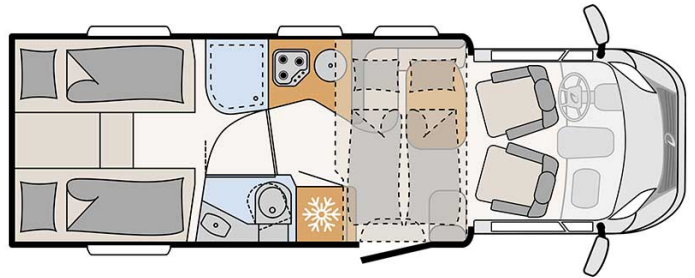

# Luxury Abisko Comfort Plus Sweden

Modèle standard

Description	update 12/2023 A lot of room and a pull-down bed for up to four people. <b>Please note – the shown motorhomes are only example vehicles of the different groups !</b>
Characteristics	<b>Abisko Comfort Plus</b> Sleeps : 4 Engine: 2.3 l 103kW/140PS Diesel Manual transmission Power steering Brake booster Passage from the driver's cab to the living quarters  <a href="#">? Virtual visit of the Abisko Comfort Plus model here.</a>
Fuel	Diesel Average consumption: 10-12 L/100km

Dimensions	Length: 7.40 m Width: 2.33 m Height: 3.00 m Interior height: 2.05 m
Passengers	4
Reserve	Clean water tank: 116 L Grey water tank: 90 L Fuel tank: 90 L Gas bottle (propane): maximum 2 x 11 kg
Beds	Retractable bed: 200 cm x 140/10 cm Rear beds: 210/185 cm x 80 cm / 200 cm x 80 cm
Kitchen	Refrigerator 141 L Freezer 23 L 3-burner stove
Shower/Toilet	Shower Toilets Sink Hot and cold water
Heating/Air Conditioning	Air conditioning in the driver's cab Gas heating
Energy	<b>Propane Gas.</b> Allows for use of the refrigerator, water heater, and heater, while not connected to an electrical hook-up. <b>Electrical Connection 230V (Hook-up)</b> <b>Auxiliary Battery.</b> Allows for use of lights while the vehicle is not hooked up. Batteries will last around 12 hours depending on use, and are recharged when driving the vehicle, or hooked up. <b>12V outlet.</b> Remember to bring your adaptors for charging your personal electronics such as cameras and phones.
Complementary Equipment	Awning Bicycle rack (max. 60kg) Two 3-point child seat attachments