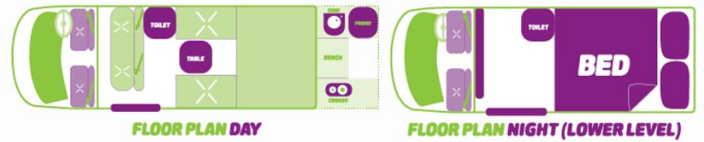

Van Lucy Compass Australia

Modèle budget

FLOOR PLAN NIGHT (UPPER LEVEL)

<p>Characteristics</p>	<p>Lucy Compass : Sleeps: 4; Seatbelts: 4; Maximum vehicle age: 2018; Interior remodel: 2018; Toyota Hiace chassis; 2.2 - 2.4 L engine; Diesel; Automatic transmission; Power steering and ABS power brakes; Airbags; Reverse camera; Cruise control; CD player; DVD player; A/C in cabin; Bluetooth stereo; 12 V auxiliary battery</p> <p>Children at the age of 8 years old can not travel in the Juicy Compass</p> <p>Dimensions: Length: 4.70 m (15'4"); Width: 1.60 m (5'3"); Height: 2.30 m (7'7"); Interior height: 1.20 m (3'11"); Fuel tank: 70 L (15.4 US gal); Fresh water tank: 10 L (2.6 US gal); Grey Water : 35 L (7.7 US gal)</p> <p>Beds: Double bed: 190 cm x 130 cm (6'2" x 4'3"); Penthouse Bed: 190 cm x 130 cm (6'6" x 4'2")</p> <p>Kitchen: Fridge 50 L (10.1 US gal); Gas burnerCrockery, cutlery and kitchen ware; Sink</p>
<p>Optional Equipment</p>	<p>GPS Picnic seats table Snow chains Additional drivers</p>