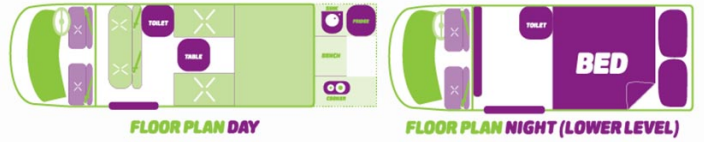

Van Lucy Compass Australia

Modèle budget

FLOOR PLAN NIGHT (UPPER LEVEL)

<p>Characteristics</p>	<p>Lucy Compass : Sleeps: 4; Seatbelts: 4; Maximum vehicle age: 2018; Interior remodel: 2018; Toyota Hiace chassis; 2.2 - 2.4 L engine; Diesel; Automatic transmission; Power steering and ABS power brakes; Airbags; Reverse camera; Cruise control; CD player; DVD player; A/C in cabin; Bluetooth stereo; 12 V auxiliary battery</p> <p>Children at the age of 8 years old can not travel in the Juicy Compass</p> <p>Dimensions: Length: 4.70 m (15'4"); Width: 1.60 m (5'3"); Height: 2.30 m (7'7"); Interior height: 1.20 m (3'11"); Fuel tank: 70 L (15.4 US gal); Fresh water tank: 10 L (2.6 US gal); Grey Water : 35 L (7.7 US gal)</p> <p>Beds: Double bed: 190 cm x 130 cm (6'2" x 4'3"); Penthouse Bed: 190 cm x 130 cm (6'6" x 4'2")</p> <p>Kitchen: Fridge 50 L (10.1 US gal); Gas burnerCrockery, cutlery and kitchen ware; Sink</p>
<p>Optional Equipment</p>	<p>GPS Picnic seats table Snow chains Additional drivers</p>