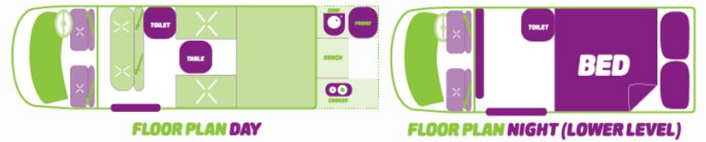

# Van Lucy Compass Australia

Modèle budget

**FLOOR PLAN NIGHT (UPPER LEVEL)**

<p>Characteristics</p>	<p><b>Lucy Compass</b> : Sleeps: 4; Seatbelts: 4; Maximum vehicle age: 2018; Interior remodel: 2018; Toyota Hiace chassis; 2.2 - 2.4 L engine; Diesel; Automatic transmission; Power steering and ABS power brakes; Airbags; Reverse camera; Cruise control; CD player; DVD player; A/C in cabin; Bluetooth stereo; 12 V auxiliary battery</p> <p><b>Children at the age of 8 years old can not travel in the Juicy Compass</b></p> <p><b>Dimensions:</b> Length: 4.70 m (15'4"); Width: 1.60 m (5'3"); Height: 2.30 m (7'7"); Interior height: 1.20 m (3'11"); Fuel tank: 70 L (15.4 US gal); Fresh water tank: 10 L (2.6 US gal); Grey Water : 35 L (7.7 US gal)</p> <p><b>Beds:</b> Double bed: 190 cm x 130 cm (6'2" x 4'3"); Penthouse Bed: 190 cm x 130 cm (6'6" x 4'2")</p> <p><b>Kitchen:</b> Fridge 50 L (10.1 US gal); Gas burnerCrockery, cutlery and kitchen ware; Sink</p>
<p>Optional Equipment</p>	<p>GPS Picnic seats table Snow chains Additional drivers</p>