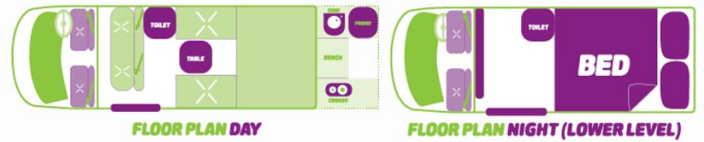

# Van Lucy Compass Australia

Modèle budget

**FLOOR PLAN NIGHT (UPPER LEVEL)**

<p>Characteristics</p>	<p><b>Lucy Compass</b> : Sleeps: 4; Seatbelts: 4; Maximum vehicle age: 2018; Interior remodel: 2018; Toyota Hiace chassis; 2.2 - 2.4 L engine; Diesel; Automatic transmission; Power steering and ABS power brakes; Airbags; Reverse camera; Cruise control; CD player; DVD player; A/C in cabin; Bluetooth stereo; 12 V auxiliary battery</p> <p><b>Children at the age of 8 years old can not travel in the Juicy Compass</b></p> <p><b>Dimensions:</b> Length: 4.70 m (15'4"); Width: 1.60 m (5'3"); Height: 2.30 m (7'7"); Interior height: 1.20 m (3'11"); Fuel tank: 70 L (15.4 US gal); Fresh water tank: 10 L (2.6 US gal); Grey Water : 35 L (7.7 US gal)</p> <p><b>Beds:</b> Double bed: 190 cm x 130 cm (6'2" x 4'3"); Penthouse Bed: 190 cm x 130 cm (6'6" x 4'2")</p> <p><b>Kitchen:</b> Fridge 50 L (10.1 US gal); Gas burnerCrockery, cutlery and kitchen ware; Sink</p>
<p>Optional Equipment</p>	<p>GPS Picnic seats table Snow chains Additional drivers</p>