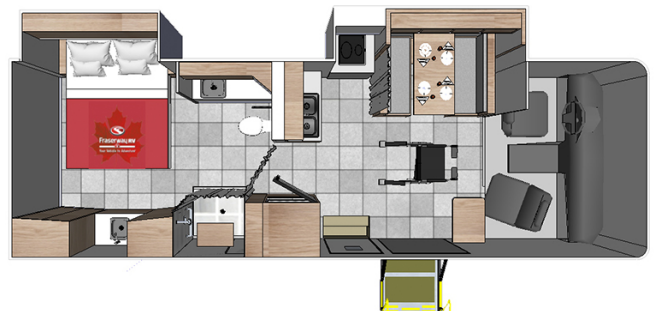

Luxury Beaver A30 Wheelchair Accessible Canada

Modèle deluxe

<p>Description</p>	<p>This Motorhome is equipped with an electric ramp, a wide entrance door, and a specifically designed interior to accommodate our guests in a wheelchair.</p> <p>The plans, dimensions and layouts here of the Beaver A 30 Wheelchair Accessible are indicative and may vary without notice.</p>
<p>Characteristics</p>	<p>Beaver 30 Wheelchair accessible Sleeps : up to 4 adults (4 seatbelts + anchor point for 1 wheelchair) Chassis Ford F-53 Engine V10 gasoline Approximative consumption 24-37L/100km Automatic transmission Cruise control ? Virtual visit of the Beaver 30 Wheelchair accessible model here.</p>
<p>Fuel</p>	<p>Gasoline</p>
<p>Dimensions</p>	<p>Length: 9.45 m (31') Width: 2.59 m (8'6") Height: 3.05 m (10') Interior height: 2.03 m (6'8")</p>