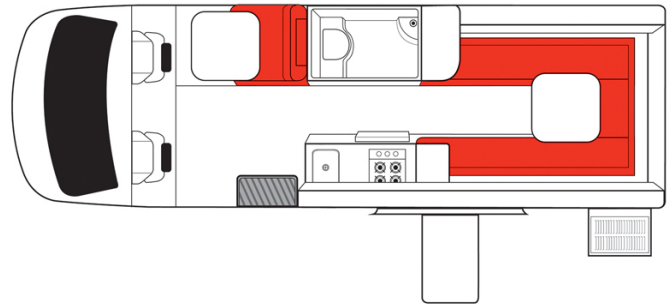

Profile Boomerang Deuce Plus Australia

Modèle budget

Description	<p>An ideal vehicle for small families with one child in tow. This van is truly a home away from home with its flexible bed configurations, exterior barbecue, shower, and toilette.</p> <p>Several models may be proposed for the Boomerang Deuce Plus, so the dimensions and arrangements may vary.</p>
Characteristics	<p>Boomerang Deuce Plus Sleeps: 3 (recommended for 2 adults and 1 child) Engine diesel Automatic transmission Model over 4 years old</p>
Fuel	Diesel
Dimensions	<p>Length: 7.00 m (23') Width: 2.04 m (6'9") Height: 2.80 m (9'3") Interior height: 1.90 m (6'2")</p>
Passengers	3 sleeps and 3 seatbelts (recomended for 2 adults and 1 child)

Reserve	Fuel tank capacity: 75 L (19.8 US gal) Fresh water tank Black water tank Gas bottle
Beds	1 double bed and 1 single bed OR 3 single beds
Kitchen	Sink (hot and cold water) Gas stove Built-in BBQ Fridge + freezer Microwave (240 V) Gas bottle
Shower/Toilet	Shower Toilet Hot and cold water
Heating/Air Conditioning	Heating and air conditioning in the driver's cabin like in a car
Energy	Gas External power "hook up" 240V Auxiliary battery 12V. Enables the functioning of the lights. This battery remains charged for 12 hours and recharges when the vehicle is driving or plugged in to an external power outlet (240 V hook up), or by the photovoltaic panels. Cigarette lighter. Charges small electrical appliances such as mobile phones and cameras with an adaptor. Photovoltaic panels
Audio & Connexions	Radio/CD
Camping Equipment	Built-in BBQ
Complementary Equipment	Built-in BBQ Anchor point for one baby seat or booster seat
Optional Equipment	Baby/booster seats Wifi (1 GB of data) Camping table and chairs Portable fan heater