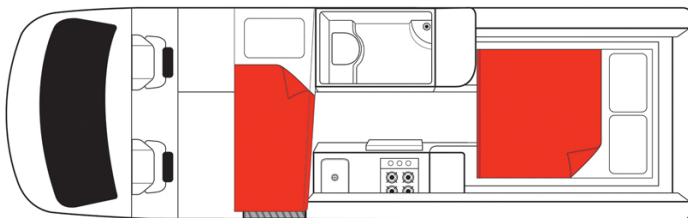

Profile Boomerang Deuce Plus Australia

Modèle budget

Description	<p>An ideal vehicle for small families with one child in tow. This van is truly a home away from home with its flexible bed configurations, exterior barbecue, shower, and toilette.</p> <p>Several models may be proposed for the Boomerang Deuce Plus, so the dimensions and arrangements may vary.</p>
Characteristics	<p>Boomerang Deuce Plus Sleeps: 3 (recommended for 2 adults and 1 child) Engine diesel Automatic transmission Model over 4 years old</p>
Fuel	Diesel
Dimensions	<p>Length: 7.00 m (23') Width: 2.04 m (6'9") Height: 2.80 m (9'3") Interior height: 1.90 m (6'2")</p>
Passengers	3 sleeps and 3 seatbelts (recomended for 2 adults and 1 child)

Reserve	Fuel tank capacity: 75 L (19.8 US gal) Fresh water tank Black water tank Gas bottle
Beds	1 double bed and 1 single bed OR 3 single beds
Kitchen	Sink (hot and cold water) Gas stove Built-in BBQ Fridge + freezer Microwave (240 V) Gas bottle
Shower/Toilet	Shower Toilet Hot and cold water
Heating/Air Conditioning	Heating and air conditioning in the driver's cabin like in a car
Energy	Gas External power "hook up" 240V Auxiliary battery 12V. Enables the functioning of the lights. This battery remains charged for 12 hours and recharges when the vehicle is driving or plugged in to an external power outlet (240 V hook up), or by the photovoltaic panels. Cigarette lighter. Charges small electrical appliances such as mobile phones and cameras with an adaptor. Photovoltaic panels
Audio & Connexions	Radio/CD
Camping Equipment	Built-in BBQ
Complementary Equipment	Built-in BBQ Anchor point for one baby seat or booster seat
Optional Equipment	Baby/booster seats Wifi (1 GB of data) Camping table and chairs Portable fan heater