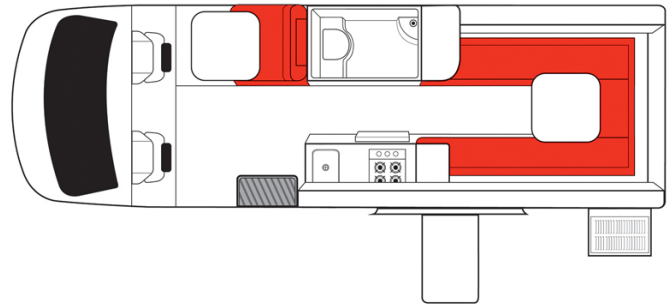

# Profile Boomerang Deuce Plus Australia

Modèle budget

Description	<p>An ideal vehicle for small families with one child in tow. This van is truly a home away from home with its flexible bed configurations, exterior barbecue, shower, and toilette.</p> <p>Several models may be proposed for the Boomerang Deuce Plus, so the dimensions and arrangements may vary.</p>
Characteristics	<p><b>Boomerang Deuce Plus</b>          Sleeps: 3 (recommended for 2 adults and 1 child)          Engine diesel          Automatic transmission  <b>Model over 4 years old</b></p>
Fuel	Diesel
Dimensions	<p>Length: 7.00 m (23')          Width: 2.04 m (6'9")          Height: 2.80 m (9'3")          Interior height: 1.90 m (6'2")</p>
Passengers	3 sleeps and 3 seatbelts (recomended for 2 adults and 1 child)

Reserve	Fuel tank capacity: 75 L (19.8 US gal) Fresh water tank Black water tank Gas bottle
Beds	1 double bed and 1 single bed  OR 3 single beds
Kitchen	Sink (hot and cold water) Gas stove Built-in BBQ Fridge + freezer Microwave (240 V) Gas bottle
Shower/Toilet	Shower Toilet Hot and cold water
Heating/Air Conditioning	Heating and air conditioning in the driver's cabin like in a car
Energy	<b>Gas</b> <b>External power "hook up" 240V</b> <b>Auxiliary battery 12V.</b> Enables the functioning of the lights. This battery remains charged for 12 hours and recharges when the vehicle is driving or plugged in to an external power outlet (240 V hook up), or by the photovoltaic panels. <b>Cigarette lighter.</b> Charges small electrical appliances such as mobile phones and cameras with an adaptor. <b>Photovoltaic panels</b>
Audio & Connexions	Radio/CD
Camping Equipment	Built-in BBQ
Complementary Equipment	Built-in BBQ Anchor point for one baby seat or booster seat
Optional Equipment	Baby/booster seats Wifi (1 GB of data) Camping table and chairs Portable fan heater