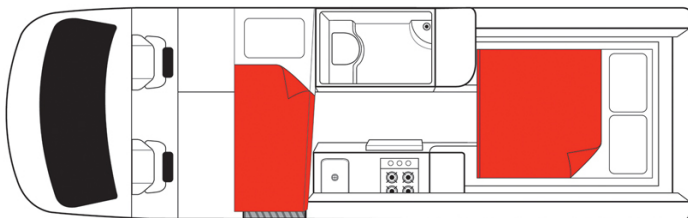

# Profile Boomerang Deuce Plus Australia

Modèle budget

Description	<p>An ideal vehicle for small families with one child in tow. This van is truly a home away from home with its flexible bed configurations, exterior barbecue, shower, and toilette.</p> <p>Several models may be proposed for the Boomerang Deuce Plus, so the dimensions and arrangements may vary.</p>
Characteristics	<p><b>Boomerang Deuce Plus</b>          Sleeps: 3 (recommended for 2 adults and 1 child)          Engine diesel          Automatic transmission  <b>Model over 4 years old</b></p>
Fuel	Diesel
Dimensions	<p>Length: 7.00 m (23')          Width: 2.04 m (6'9")          Height: 2.80 m (9'3")          Interior height: 1.90 m (6'2")</p>
Passengers	3 sleeps and 3 seatbelts (recomended for 2 adults and 1 child)

Reserve	Fuel tank capacity: 75 L (19.8 US gal) Fresh water tank Black water tank Gas bottle
Beds	1 double bed and 1 single bed  OR 3 single beds
Kitchen	Sink (hot and cold water) Gas stove Built-in BBQ Fridge + freezer Microwave (240 V) Gas bottle
Shower/Toilet	Shower Toilet Hot and cold water
Heating/Air Conditioning	Heating and air conditioning in the driver's cabin like in a car
Energy	<b>Gas</b> <b>External power "hook up" 240V</b> <b>Auxiliary battery 12V.</b> Enables the functioning of the lights. This battery remains charged for 12 hours and recharges when the vehicle is driving or plugged in to an external power outlet (240 V hook up), or by the photovoltaic panels. <b>Cigarette lighter.</b> Charges small electrical appliances such as mobile phones and cameras with an adaptor. <b>Photovoltaic panels</b>
Audio & Connexions	Radio/CD
Camping Equipment	Built-in BBQ
Complementary Equipment	Built-in BBQ Anchor point for one baby seat or booster seat
Optional Equipment	Baby/booster seats Wifi (1 GB of data) Camping table and chairs Portable fan heater