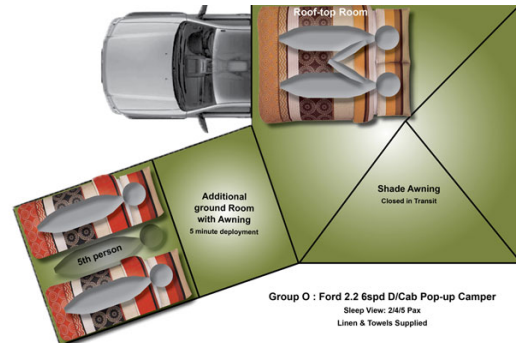

4wd Safari O South Africa

Modèle standard

Description	This 4W is the perfect vehicle for family or friends of 5 who want to discover South Africa by self driving. Well equipped and spacious, it is a must for a self drive safari holiday.
Characteristics	<p>Safari O Ford Ranger Sleeps : 5; Engine 2.2 diesel; Automatic transmission - 6 speeds; All terrain tyres; Awning; Rooftop tent; Ground tent (Sleeps or change room); 12V/150W solar dual battery electrical system,</p> <p>Dimensions: Fuel tank : 165 L (43 US gal); Water tank : 80 L (21 US gal)</p> <p>Kitchen : Comprehensive kitchen (cultery, crockery; cookware; cooker; barbeque), Réfrigérateur 90 L (23 US gal) with freezer compartment, scullery with hot and cold water on demand</p> <p>Complementary equipment : Awning; Tools; Recorvery kit; 4 chairs; 1 table</p>