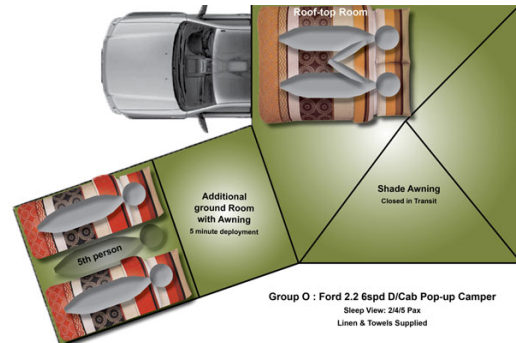

4wd Safari O South Africa

Modèle standard

| | |
|-----------------|--|
| Description | This 4W is the perfect vehicle for family or friends of 5 who want to discover South Africa by self driving. Well equipped and spacious, it is a must for a self drive safari holiday. |
| Characteristics | <p>Safari O Ford Ranger Sleeps : 5; Engine 2.2 diesel; Automatic transmission - 6 speeds; All terrain tyres; Awning; Rooftop tent; Ground tent (Sleeps or change room); 12V/150W solar dual battery electrical system,</p> <p>Dimensions: Fuel tank : 165 L (43 US gal); Water tank : 80 L (21 US gal)</p> <p>Kitchen : Comprehensive kitchen (cultery, crockery; cookware; cooker; barbeque), Réfrigérateur 90 L (23 US gal) with freezer compartment, scullery with hot and cold water on demand</p> <p>Complementary equipment : Awning; Tools; Recorvery kit; 4 chairs; 1 table</p> |