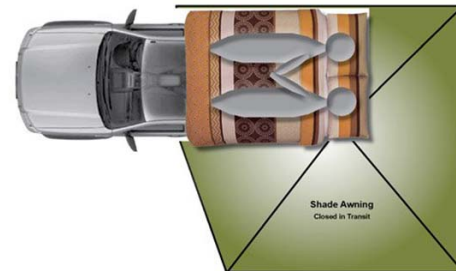

4wd Safari O Namibia

Modèle standard

Group L : Luxury Camper
 Sleep View: 1 Roof-top Sleep Cabin
 Linen & Towels Supplied

2 sleeper configuration

Description	This 4W is the perfect vehicle ideal for family or friends of 5 who want to discover Namibia by selfdriving. Well equipped and spacious, it is a must for a self-drive safari holiday.
Characteristics	<p>Safari O Ford Ranger Sleeps : 5; Engine 2.2 diesel; Automatic transmission - 6 speeds; All terrain tyres; Awning; Rooftop tent; Ground tent (Sleeps or change room); 12V/150W solar dual battery electrical system,</p> <p>Dimensions: Fuel tank : 165 L (43 US gal); Water tank : 80 L (21 US gal)</p> <p>Kitchen : Comprehensive kitchen (cultery, crockery; cookware; cooker; barbeque), Réfrigérateur 90 L (23 US gal) with freezer compartment, scullery with hot and cold water on demand</p> <p>Complementary equipment : Awning; Tools; Recorvery kit; 4 chairs; 1 table</p>
Energy	