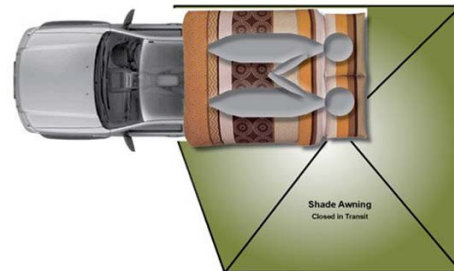

4wd Safari O Namibia

Modèle standard

Group L : Luxury Camper
 Sleep View: 1 Roof-top Sleep Cabin
 Linen & Towels Supplied

2 sleeper configuration

Description	This 4W is the perfect vehicle ideal for family or friends of 5 who want to discover Namibia by selfdriving. Well equipped and spacious, it is a must for a self-drive safari holiday.
Characteristics	<p>Safari O Ford Ranger Sleeps : 5; Engine 2.2 diesel; Automatic transmission - 6 speeds; All terrain tyres; Awning; Rooftop tent; Ground tent (Sleeps or change room); 12V/150W solar dual battery electrical system,</p> <p>Dimensions: Fuel tank : 165 L (43 US gal); Water tank : 80 L (21 US gal)</p> <p>Kitchen : Comprehensive kitchen (cultery, crockery; cookware; cooker; barbeque), Réfrigérateur 90 L (23 US gal) with freezer compartment, scullery with hot and cold water on demand</p> <p>Complementary equipment : Awning; Tools; Recorvery kit; 4 chairs; 1 table</p>
Energy	