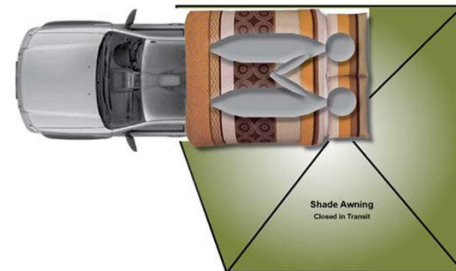

## 4wd Safari O Namibia

Modèle standard

Group L : Luxury Camper  
 Sleep View: 1 Roof-top Sleep Cabin  
 Linen & Towels Supplied

2 sleeper configuration

Description	This 4W is the perfect vehicle ideal for family or friends of 5 who want to discover Namibia by selfdriving. Well equipped and spacious, it is a must for a self-drive safari holiday.
Characteristics	<p><b>Safari O Ford Ranger</b> Sleeps : 5; Engine 2.2 diesel; Automatic transmission - 6 speeds; All terrain tyres; Awning; Rooftop tent; Ground tent (Sleeps or change room); 12V/150W solar dual battery electrical system,</p> <p><b>Dimensions:</b> Fuel tank : 165 L (43 US gal); Water tank : 80 L ( 21 US gal)</p> <p><b>Kitchen :</b> Comprehensive kitchen (cultery, crockery; cookware; cooker; barbeque), Réfrigérateur 90 L (23 US gal) with freezer compartment, scullery with hot and cold water on demand</p> <p><b>Complementary equipment :</b> Awning; Tools; Recorvery kit; 4 chairs; 1 table</p>
Energy	