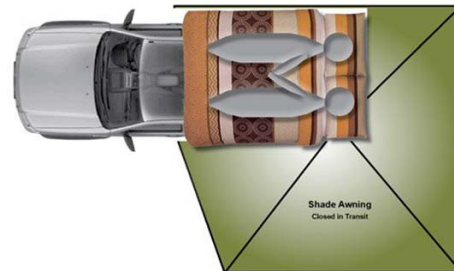

## 4wd Safari O Namibia

Modèle standard

Group L : Luxury Camper  
 Sleep View: 1 Roof-top Sleep Cabin  
 Linen & Towels Supplied

2 sleeper configuration

Description	This 4W is the perfect vehicle ideal for family or friends of 5 who want to discover Namibia by selfdriving. Well equipped and spacious, it is a must for a self-drive safari holiday.
Characteristics	<p><b>Safari O Ford Ranger</b> Sleeps : 5; Engine 2.2 diesel; Automatic transmission - 6 speeds; All terrain tyres; Awning; Rooftop tent; Ground tent (Sleeps or change room); 12V/150W solar dual battery electrical system,</p> <p><b>Dimensions:</b> Fuel tank : 165 L (43 US gal); Water tank : 80 L ( 21 US gal)</p> <p><b>Kitchen :</b> Comprehensive kitchen (cultery, crockery; cookware; cooker; barbeque), Réfrigérateur 90 L (23 US gal) with freezer compartment, scullery with hot and cold water on demand</p> <p><b>Complementary equipment :</b> Awning; Tools; Recorvery kit; 4 chairs; 1 table</p>
Energy	