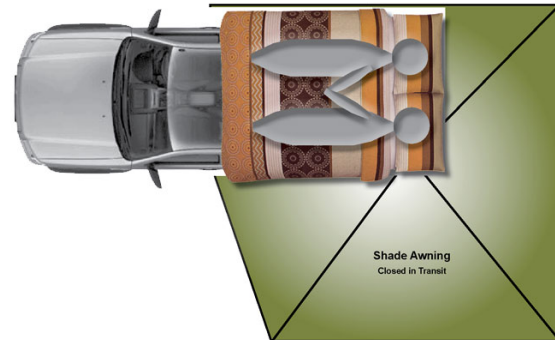

4wd Safari L South Africa

Modèle standard

Description	Designed for 2 people, this vehicle which offers the ultimate design, comfort and safety, is perfect for self drive safari trip with your partner, friend or family member.
Characteristics	<p>Safari L Ford Ranger Sleeps : 2; Engine 3.2 Diesel; Automatic transmission - 6 gears; All terrain tyres; Awning; Rooftop tent, 220V battery charger and input plug with electrical cord, 150W solar panel</p> <p>Dimensions : Fuel tank : 165 L (43.5 US gal); Water tank : 80 L (21 US gal)</p> <p>Complementary equipment : Tool cupboard; Recovery kit; Bush tools ; Gas fire starter; Awning; Electric pump with hose ; Pressure gauge</p> <p>Kitchen and bathroom : Fridge : 90 L (23 US gal) with freezer compartment; Gas cooker,; bar point, scullery with hot and cold water on demand; Pantry; Barbeque set, Shower cubicle hot and cold water</p>
Passengers	