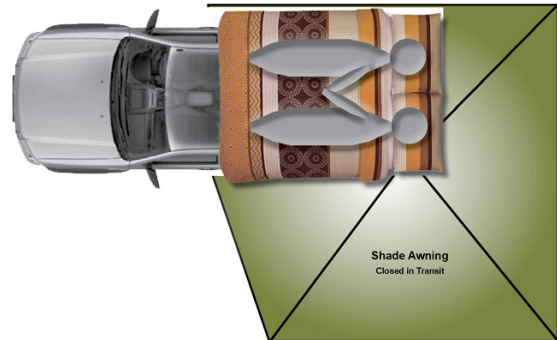

## 4wd Safari L South Africa

Modèle standard

Description	Designed for 2 people, this vehicle which offers the ultimate design, comfort and safety, is perfect for self drive safari trip with your partner, friend or family member.
Characteristics	<p><b>Safari L</b> Ford Ranger Sleeps : 2; Engine 3.2 Diesel; Automatic transmission - 6 gears; All terrain tyres; Awning; Rooftop tent, 220V battery charger and input plug with electrical cord, 150W solar panel</p> <p><b>Dimensions :</b> Fuel tank : 165 L (43.5 US gal); Water tank : 80 L (21 US gal)</p> <p><b>Complementary equipment :</b> Tool cupboard; Recovery kit; Bush tools ; Gas fire starter; Awning; Electric pump with hose ; Pressure gauge</p> <p><b>Kitchen and bathroom :</b> Fridge : 90 L (23 US gal) with freezer compartment; Gas cooker,; bar point, scullery with hot and cold water on demand; Pantry; Barbeque set, Shower cubicle hot and cold water</p>
Passengers	