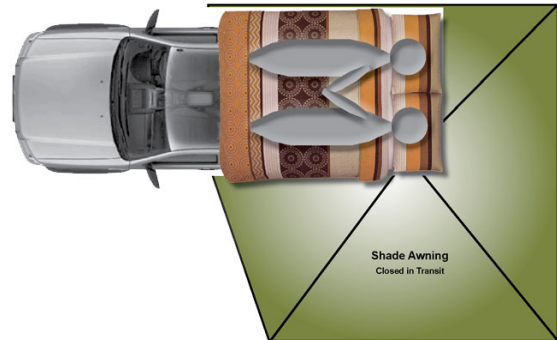

4wd Safari L South Africa

Modèle standard

Description	Designed for 2 people, this vehicle which offers the ultimate design, comfort and safety, is perfect for self drive safari trip with your partner, friend or family member.
Characteristics	<p>Safari L Ford Ranger Sleeps : 2; Engine 3.2 Diesel; Automatic transmission - 6 gears; All terrain tyres; Awning; Rooftop tent, 220V battery charger and input plug with electrical cord, 150W solar panel</p> <p>Dimensions : Fuel tank : 165 L (43.5 US gal); Water tank : 80 L (21 US gal)</p> <p>Complementary equipment : Tool cupboard; Recovery kit; Bush tools ; Gas fire starter; Awning; Electric pump with hose ; Pressure gauge</p> <p>Kitchen and bathroom : Fridge : 90 L (23 US gal) with freezer compartment; Gas cooker,; bar point, scullery with hot and cold water on demand; Pantry; Barbeque set, Shower cubicle hot and cold water</p>
Passengers	