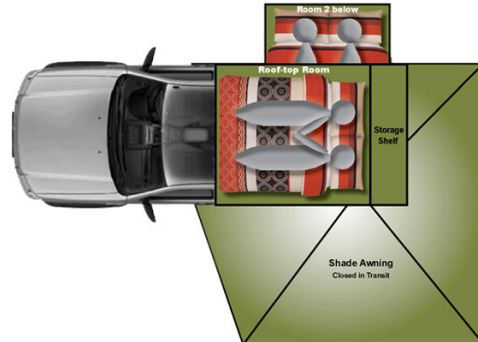

## 4wd Safari K South Africa

Modèle standard

<p>Description</p>	<p>This 4W, for family and friends of 4 ans 1 child (under 5) is perfect for family safari adventures. Safe, comfrotable and very well equipped with 2 double beds, a kitchen, pressuried hot shower plus much more, all your camping needs will be taken care of.</p>
<p>Characteristics</p>	<p><b>Safari K Ford Ranger</b> Sleeps 2/4; Engine 2.2 Diesel; Manual/ automatic transmission - 6 speeds; All terrain tyre; Awning; Geyser pressuried shower; Gas; 220 V / 12 V / 150 W Dual battery electrical system</p> <p><b>Dimensions</b> : Fuel tank : 165 L ( 43 US gal); Water tank : 80L ( 21 US gal)</p> <p><b>Beds</b> : 2 x double beds</p> <p><b>Kitchen and Bathroom</b> : Comprehensive kitchen; Fridge 90 L ( 23 US gal ) with freezer compartment, 220V geser pressurised shower and wash up system</p> <p><b>Complimentary equipment</b> : Awning; 4 chairs; 1 table; Spade; Recovery set; Wood box</p>