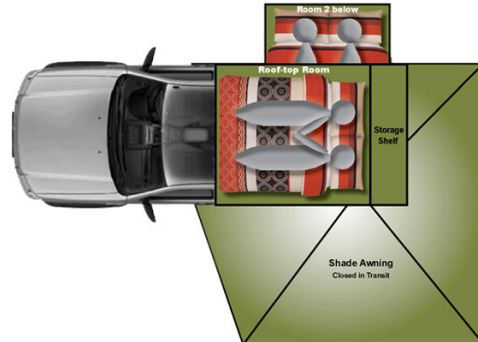

4wd Safari K South Africa

Modèle standard

<p>Description</p>	<p>This 4W, for family and friends of 4 ans 1 child (under 5) is perfect for family safari adventures. Safe, comfrotable and very well equipped with 2 double beds, a kitchen, pressuried hot shower plus much more, all your camping needs will be taken care of.</p>
<p>Characteristics</p>	<p>Safari K Ford Ranger Sleeps 2/4; Engine 2.2 Diesel; Manual/ automatic transmission - 6 speeds; All terrain tyre; Awning; Geyser pressuried shower; Gas; 220 V / 12 V / 150 W Dual battery electrical system</p> <p>Dimensions : Fuel tank : 165 L (43 US gal); Water tank : 80L (21 US gal)</p> <p>Beds : 2 x double beds</p> <p>Kitchen and Bathroom : Comprehensive kitchen; Fridge 90 L (23 US gal) with freezer compartment, 220V geser pressurised shower and wash up system</p> <p>Complimentary equipment : Awning; 4 chairs; 1 table; Spade; Recovery set; Wood box</p>