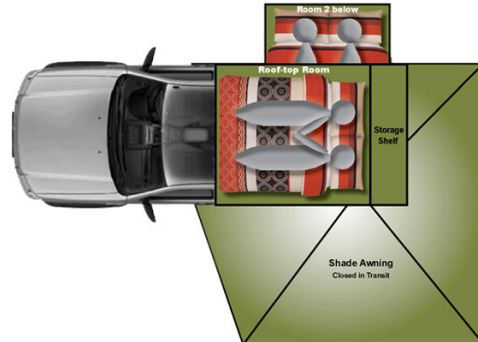

# 4wd Safari K South Africa

Modèle standard

<p>Description</p>	<p>This 4W, for family and friends of 4 ans 1 child (under 5) is perfect for family safari adventures. Safe, comfrotable and very well equipped with 2 double beds, a kitchen, pressuried hot shower plus much more, all your camping needs will be taken care of.</p>
<p>Characteristics</p>	<p><b>Safari K Ford Ranger</b> Sleeps 2/4; Engine 2.2 Diesel; Manual/ automatic transmission - 6 speeds; All terrain tyre; Awning; Geyser pressuried shower; Gas; 220 V / 12 V / 150 W Dual battery electrical system</p> <p><b>Dimensions</b> : Fuel tank : 165 L ( 43 US gal); Water tank : 80L ( 21 US gal)</p> <p><b>Beds</b> : 2 x double beds</p> <p><b>Kitchen and Bathroom</b> : Comprehensive kitchen; Fridge 90 L ( 23 US gal ) with freezer compartment, 220V geser pressurised shower and wash up system</p> <p><b>Complimentary equipment</b> : Awning; 4 chairs; 1 table; Spade; Recovery set; Wood box</p>