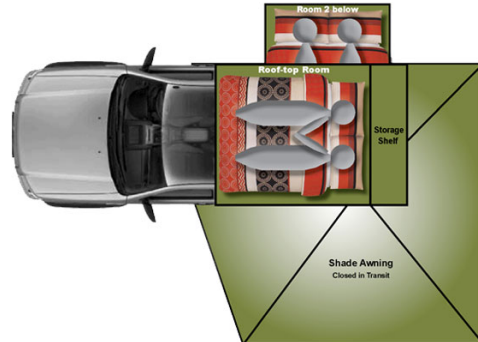

# 4wd Safari K Namibia

Modèle standard

<p>Description</p>	<p>This 4W, for family and friends of 4 and 1 child (under 5) is perfect for family safari adventures. Safe, comfortable and very well equipped with 2 doubles beds, a kitchen, pressurised hot shower plus much more, all your camping needs will be taken care of.</p>
<p>Characteristics</p>	<p><b>Safari K Ford Ranger</b> Sleeps 2/4; Engine 2.2 Diesel; Manual/ automatic transmission - 6 speeds; All terrain tyre; Awning; Geyser pressurised shower; Gas; 220 V / 12 V / 150 W Dual battery electrical system</p> <p><b>Dimensions</b> : Fuel tank : 165 L ( 43 US gal); Water tank : 80L ( 21 US gal)</p> <p><b>Beds</b> : 2 x double beds</p> <p><b>Kitchen and Bathroom</b> : Comprehensive kitchen; Fridge 90 L ( 23 US gal ) with freezer compartment, 220V geyser pressurised shower and wash up system</p> <p><b>Complementary equipment</b> : Awning; 4 chairs; 1 table; Spade; Recovery set; Wood box</p>