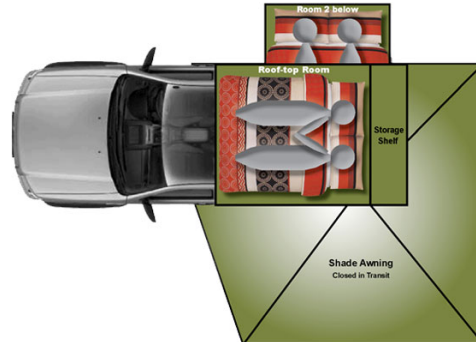

4wd Safari K Namibia

Modèle standard

<p>Description</p>	<p>This 4W, for family and friends of 4 and 1 child (under 5) is perfect for family safari adventures. Safe, comfortable and very well equipped with 2 doubles beds, a kitchen, pressurised hot shower plus much more, all your camping needs will be taken care of.</p>
<p>Characteristics</p>	<p>Safari K Ford Ranger Sleeps 2/4; Engine 2.2 Diesel; Manual/ automatic transmission - 6 speeds; All terrain tyre; Awning; Geyser pressurised shower; Gas; 220 V / 12 V / 150 W Dual battery electrical system</p> <p>Dimensions : Fuel tank : 165 L (43 US gal); Water tank : 80L (21 US gal)</p> <p>Beds : 2 x double beds</p> <p>Kitchen and Bathroom : Comprehensive kitchen; Fridge 90 L (23 US gal) with freezer compartment, 220V geyser pressurised shower and wash up system</p> <p>Complementary equipment : Awning; 4 chairs; 1 table; Spade; Recovery set; Wood box</p>