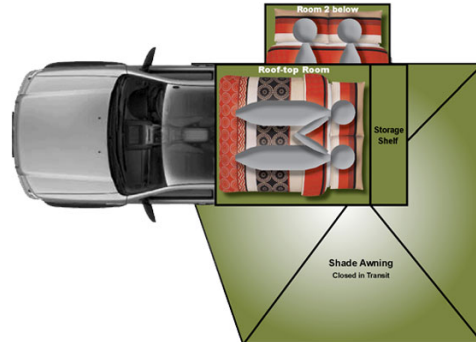

# 4wd Safari K Namibia

Modèle standard

<p>Description</p>	<p>This 4W, for family and friends of 4 and 1 child (under 5) is perfect for family safari adventures. Safe, comfortable and very well equipped with 2 doubles beds, a kitchen, pressurised hot shower plus much more, all your camping needs will be taken care of.</p>
<p>Characteristics</p>	<p><b>Safari K Ford Ranger</b> Sleeps 2/4; Engine 2.2 Diesel; Manual/ automatic transmission - 6 speeds; All terrain tyre; Awning; Geyser pressurised shower; Gas; 220 V / 12 V / 150 W Dual battery electrical system</p> <p><b>Dimensions</b> : Fuel tank : 165 L ( 43 US gal); Water tank : 80L ( 21 US gal)</p> <p><b>Beds</b> : 2 x double beds</p> <p><b>Kitchen and Bathroom</b> : Comprehensive kitchen; Fridge 90 L ( 23 US gal ) with freezer compartment, 220V geyser pressurised shower and wash up system</p> <p><b>Complementary equipment</b> : Awning; 4 chairs; 1 table; Spade; Recovery set; Wood box</p>