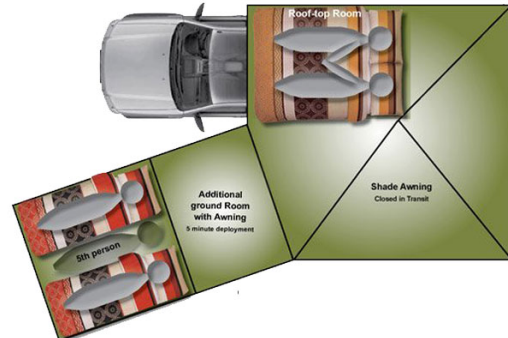

## 4wd Safari C South Africa

Modèle standard

Description	This 4x4 rugged, yet comfortable, will take you anywhere. With space for 4, this vehicle is perfect for family or group safari.
Characteristics	<p><b>Safari C Toyota Land Cruiser</b> Sleeps : 4/5; 4X4; Engine : 4.2 L diesel; Manual transmission - 5 speeds; All terrain tyres; Awning; Rooftop tent; Ground tent easy set up, 220 V / 12V / 150W; Dual battery system</p> <p><b>Dimensions</b> : Fuel tank : 135 L (36 US gal) and 2 jericans ( 100L, 26 US gal ); Water tank : 80 L (21 US gal)</p> <p><b>Beds</b> : 1 double bed (rooftop tent); 1 ground tent, 5 minutes set up, where 2 to 3 people can sleep (2 m (6') x 2 m (6') )</p> <p><b>Kitchen and Bathroom</b> : Fridge : 90 L ( 23 US gal) with compartment freezer; Compréhensive kitchen with cooker</p> <p><b>Complimentary equipment</b> : Wood box; 4 chairs; 1 table; Awning; Recovery set; Spade; Tyre compressor</p>
Passengers	4 sleeps and 1 sleep for a child under 5 years old