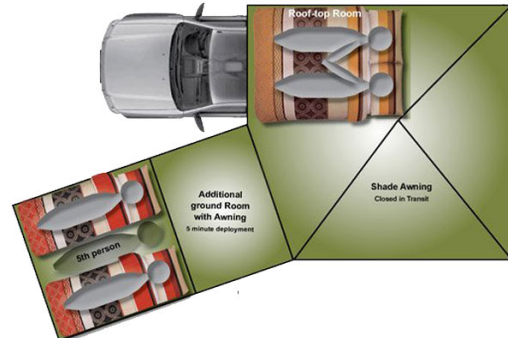

4wd Safari C South Africa

Modèle standard

| | |
|-----------------|---|
| Description | This 4x4 rugged, yet comfortable, will take you anywhere. With space for 4, this vehicle is perfect for family or group safari. |
| Characteristics | <p>Safari C Toyota Land Cruiser Sleeps : 4/5; 4X4; Engine : 4.2 L diesel; Manual transmission - 5 speeds; All terrain tyres; Awning; Rooftop tent; Ground tent easy set up, 220 V / 12V / 150W; Dual battery system</p> <p>Dimensions : Fuel tank : 135 L (36 US gal) and 2 jericans (100L, 26 US gal); Water tank : 80 L (21 US gal)</p> <p>Beds : 1 double bed (rooftop tent); 1 ground tent, 5 minutes set up, where 2 to 3 people can sleep (2 m (6') x 2 m (6'))</p> <p>Kitchen and Bathroom : Fridge : 90 L (23 US gal) with compartment freezer; Compréhensive kitchen with cooker</p> <p>Complimentary equipment : Wood box; 4 chairs; 1 table; Awning; Recovery set; Spade; Tyre compressor</p> |
| Passengers | 4 sleeps and 1 sleep for a child under 5 years old |