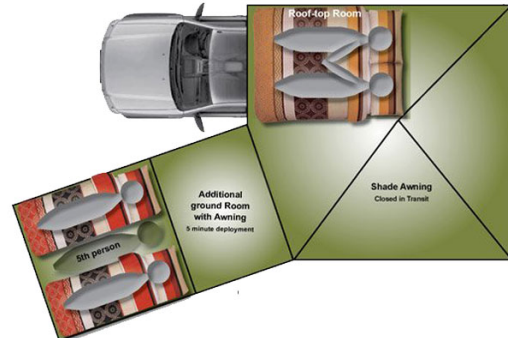

4wd Safari C South Africa

Modèle standard

Description	This 4x4 rugged, yet comfortable, will take you anywhere. With space for 4, this vehicle is perfect for family or group safari.
Characteristics	<p>Safari C Toyota Land Cruiser Sleeps : 4/5; 4X4; Engine : 4.2 L diesel; Manual transmission - 5 speeds; All terrain tyres; Awning; Rooftop tent; Ground tent easy set up, 220 V / 12V / 150W; Dual battery system</p> <p>Dimensions : Fuel tank : 135 L (36 US gal) and 2 jericans (100L, 26 US gal); Water tank : 80 L (21 US gal)</p> <p>Beds : 1 double bed (rooftop tent); 1 ground tent, 5 minutes set up, where 2 to 3 people can sleep (2 m (6') x 2 m (6'))</p> <p>Kitchen and Bathroom : Fridge : 90 L (23 US gal) with compartment freezer; Compréhensive kitchen with cooker</p> <p>Complimentary equipment : Wood box; 4 chairs; 1 table; Awning; Recovery set; Spade; Tyre compressor</p>
Passengers	4 sleeps and 1 sleep for a child under 5 years old