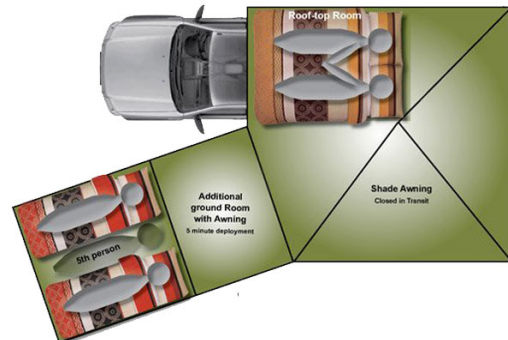

4wd Safari C Namibia

Modèle standard

Description	This 4x4 rugged, yet comfortable, will take you anywhere. With space for 4, this vehicle is perfect for families or group safaris
Characteristics	<p>Safari C Toyota Land Cruiser Sleeps : 4/5; 4X4; Engine : 4.2 L diesel; Manual transmission - 5 speeds; All terrain tyres; Awning; Rooftop tent; Ground tent easy set up, 220 V / 12V / 150W; Dual battery system</p> <p>Dimensions : Fuel tank : 135 L (36 US gal) and 2 jericans (100L, 26 US gal); Water tank : 80 L (21 US gal)</p> <p>Beds : 1 double bed (rooftop tent); 1 ground tent, 5 minutes set up, where 2 to 3 people can sleep (2 m (6') x 2 m (6'))</p> <p>Kitchen and Bathroom : Fridge : 90 L (23 US gal) with compartment freezer; Compréhensive kitchen with cooker</p> <p>Complementary equipment : Wood box; 4 chairs; 1 table; Awning; Recovery set; Spade; Tyre compressor</p>
Complementary Equipment	<p>Boite rangement pour le bois 4 chaises 1 table Auvent Kit de premiers secours Pelle Jauge Pompe pneu électrique Gauge</p>