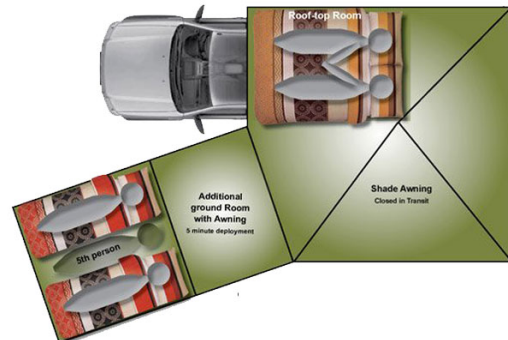

## 4wd Safari C Namibia

Modèle standard

Description	This 4x4 rugged, yet comfortable, will take you anywhere. With space for 4, this vehicle is perfect for families or group safaris
Characteristics	<p><b>Safari C Toyota Land Cruiser</b> Sleeps : 4/5; 4X4; Engine : 4.2 L diesel; Manual transmission - 5 speeds; All terrain tyres; Awning; Rooftop tent; Ground tent easy set up, 220 V / 12V / 150W; Dual battery system</p> <p><b>Dimensions</b> : Fuel tank : 135 L (36 US gal) and 2 jericans ( 100L, 26 US gal ); Water tank : 80 L (21 US gal)</p> <p><b>Beds</b> : 1 double bed (rooftop tent); 1 ground tent, 5 minutes set up, where 2 to 3 people can sleep (2 m (6') x 2 m (6') )</p> <p><b>Kitchen and Bathroom</b> : Fridge : 90 L ( 23 US gal) with compartment freezer; Compréhensive kitchen with cooker</p> <p><b>Complementary equipment</b> : Wood box; 4 chairs; 1 table; Awning; Recovery set; Spade; Tyre compressor</p>
Complementary Equipment	<p>Boite rangement pour le bois          4 chaises          1 table          Auvent          Kit de premiers secours          Pelle          Jauge          Pompe pneu électrique          Gauge</p>