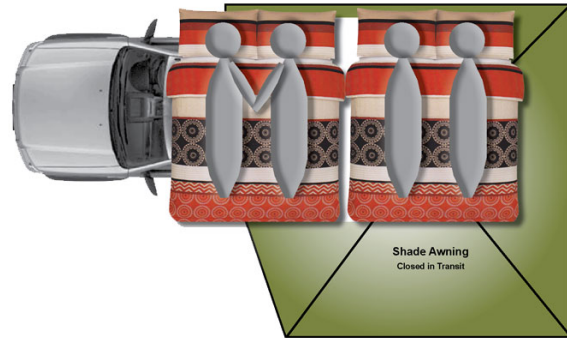

4wd Safari N South Africa

Modèle standard

Description	Spacious, comfortable and very well equipped this 4x4 with rooftop tent will be perfect for families or friends of 4. With a wide range of features camping has never been so luxurious.
Characteristics	<p>Safari N : Ford Ranger; Sleeps : 4 (4 seatbelts); 2.2L Diesel Engine; Manual transmission - 6 speeds; All terrain tyres; Shade Awning ; 2 rooftop tent aluminium; Solar panel (120W), Shade awning</p> <p>Dimensions : Fuel tank : 163 L (43 US gal); Water tank : 80 L (21 US gal)</p> <p>Beds : Two aluminium tents with 2 double beds</p> <p>Kitchen: Fridge 90L (Freezer compartment); Gas cooker; Pantry; Barbeque set</p> <p>Complimentary equipment : 4 chair; 1 table; Recovery kit; Electric tyre pump; Pressure gauge; Shade Awning</p>
Energy	Solar panel (120W)