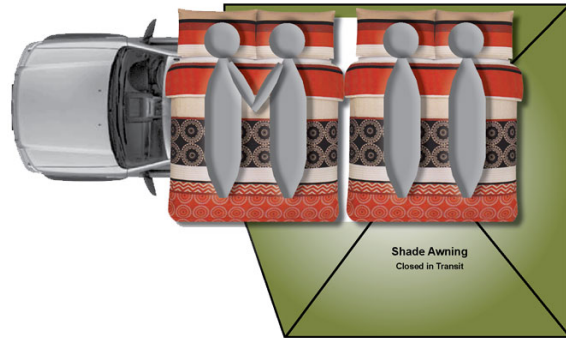

4wd Safari N South Africa

Modèle standard

| | |
|-----------------|---|
| Description | Spacious, comfortable and very well equipped this 4x4 with rooftop tent will be perfect for families or friends of 4. With a wide range of features camping has never been so luxurious. |
| Characteristics | <p>Safari N : Ford Ranger; Sleeps : 4 (4 seatbelts); 2.2L Diesel Engine; Manual transmission - 6 speeds; All terrain tyres; Shade Awning ; 2 rooftop tent aluminium; Solar panel (120W), Shade awning</p> <p>Dimensions : Fuel tank : 163 L (43 US gal); Water tank : 80 L (21 US gal)</p> <p>Beds : Two aluminium tents with 2 double beds</p> <p>Kitchen: Fridge 90L (Freezer compartment); Gas cooker; Pantry; Barbeque set</p> <p>Complimentary equipment : 4 chair; 1 table; Recovery kit; Electric tyre pump; Pressure gauge; Shade Awning</p> |
| Energy | Solar panel (120W) |