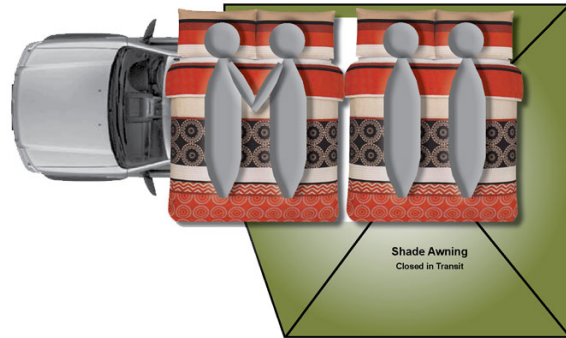

4wd Safari N Namibia

Modèle standard

Description	Spacious, comfortable and very well equipped, this 4x4 with rooftop tent will be perfect for families or friends of 4. With a wide range of features camping has never been so luxurious.
Characteristics	<p>Safari N : Ford Ranger; Sleeps : 4 (4 seatbelts); 2.2L Diesel Engine; Manual transmission - 6 speeds; All terrain tyres; Shade Awning ; 2 rooftop tent aluminium; Solar panel (120W), Shade awning</p> <p>Dimensions : Fuel tank : 163 L (43 US gal); Water tank : 80 L (21 US gal)</p> <p>Beds : Two aluminium tents with 2 double beds</p> <p>Kitchen: Fridge 90L (Freezer compartment); Gas cooker; Pantry; Barbeque set</p> <p>Complementary equipment : 4 chair; 1 table; Recovery kit; Electric tyre pump; Pressure gauge; Shade Awning</p>