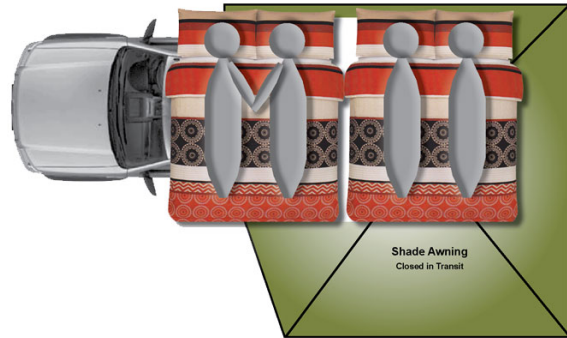

4wd Safari N Namibia

Modèle standard

Description	Spacious, comfortable and very well equipped, this 4x4 with rooftop tent will be perfect for families or friends of 4. With a wide range of features camping has never been so luxurious.
Characteristics	<p>Safari N : Ford Ranger; Sleeps : 4 (4 seatbelts); 2.2L Diesel Engine; Manual transmission - 6 speeds; All terrain tyres; Shade Awning ; 2 rooftop tent aluminium; Solar panel (120W), Shade awning</p> <p>Dimensions : Fuel tank : 163 L (43 US gal); Water tank : 80 L (21 US gal)</p> <p>Beds : Two aluminium tents with 2 double beds</p> <p>Kitchen: Fridge 90L (Freezer compartment); Gas cooker; Pantry; Barbeque set</p> <p>Complementary equipment : 4 chair; 1 table; Recovery kit; Electric tyre pump; Pressure gauge; Shade Awning</p>