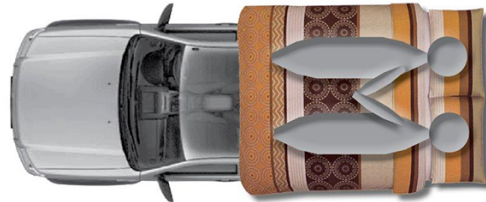

4wd Safari A South Africa

Modèle standard

Description	The perfect 4x4 for your road trip in Africa. Perfectly equipped and comfortable you will be able to survey all roads safely. Adventure sensations guaranteed!
Characteristics	<p>Safari A Sleeps : 2 ; 2.2L Diesel Engine; Ford Ranger; Manual transmission - 6 speeds; All terrain tyres; 1 rooftop tent, Fuel tank : 165 L (43.5 US gal); Water tank : 50 L (13 US gal), AC and heater in the driving cab; 12V/150W Solar panel dual battery system</p> <p>Complementary equipment : Camping table and chair; recovery kit; spade</p> <p>Beds : 1 double bed roof tent</p> <p>Kitchen : Fridge 90L (Freezer compartment); Comprehensive Kitchen, Gas cooker; Barbeque set</p>
Shower/Toilet	non