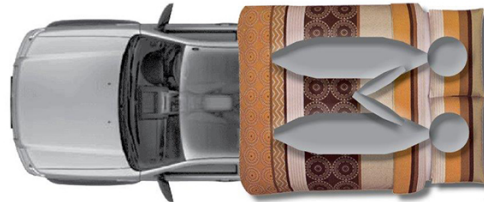

4wd Safari A South Africa

Modèle standard

Description	The perfect 4x4 for your road trip in Africa. Perfectly equipped and comfortable you will be able to survey all roads safely. Adventure sensations guaranteed!
Characteristics	<p>Safari A Sleeps : 2 ; 2.2L Diesel Engine; Ford Ranger; Manual transmission - 6 speeds; All terrain tyres; 1 rooftop tent, Fuel tank : 165 L (43.5 US gal); Water tank : 50 L (13 US gal), AC and heater in the driving cab; 12V/150W Solar panel dual battery system</p> <p>Complementary equipment : Camping table and chair; recovery kit; spade</p> <p>Beds : 1 double bed roof tent</p> <p>Kitchen : Fridge 90L (Freezer compartment); Comprehensive Kitchen, Gas cooker; Barbeque set</p>
Shower/Toilet	non