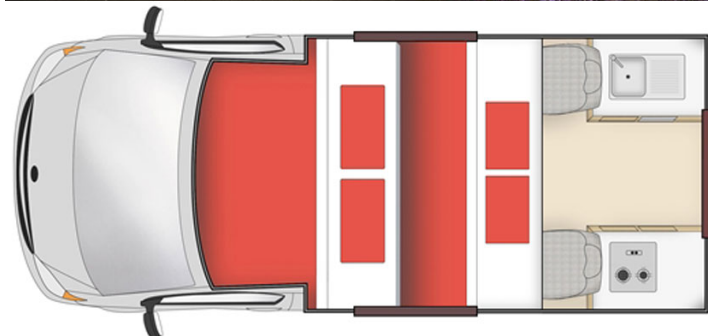

Van Hippie Endeavour New Zealand

Modèle budget

Description	<p>The Hippie Endeavour is a perfect solution up to 4 travellers. Well designed, spacious, well-equipped van with extras, highly contributes to a best possible road trip experience.</p> <p>Several models may be proposed for the Hippie Endeavour, so the dimensions and arrangements may vary.</p>
Characteristics	<p>Hippie Endeavour Sleeps: 4 (recommended for 2 adults and 2 children) Vehicle non certified "Self Contained" Please note that children under the age of 6 months cannot travel in this vehicle. Engine Gasoline 2.6 L (from April 1st 2020 : unleaded petrol 2.7 L) Automatic transmission (from April 1st 2020 : automatique or manual) Power steering Vehicle over 6 years old</p>
Fuel	<p>Gasoline or unleaded petrol Average consumption : 13 L/100 km</p>