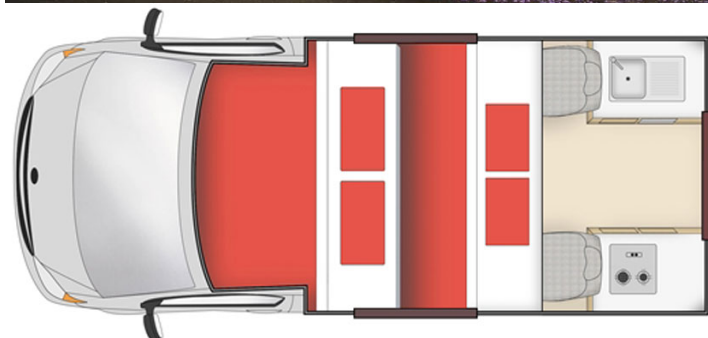

Van Hippie Endeavour New Zealand

Modèle budget

<p>Description</p>	<p>The Hippie Endeavour is a perfect solution up to 4 travellers. Well designed, spacious, well-equipped van with extras, highly contributes to a best possible road trip experience.</p> <p>Several models may be proposed for the Hippie Endeavour, so the dimensions and arrangements may vary.</p>
<p>Characteristics</p>	<p>Hippie Endeavour Sleeps: 4 (recommended for 2 adults and 2 children) Vehicle non certified "Self Contained" Please note that children under the age of 6 months cannot travel in this vehicle. Engine Gasoline 2.6 L (from April 1st 2020 : unleaded petrol 2.7 L) Automatic transmission (from April 1st 2020 : automatique or manual) Power steering Vehicle over 6 years old</p>
<p>Fuel</p>	<p>Gasoline or unleaded petrol Average consumption : 13 L/100 km</p>