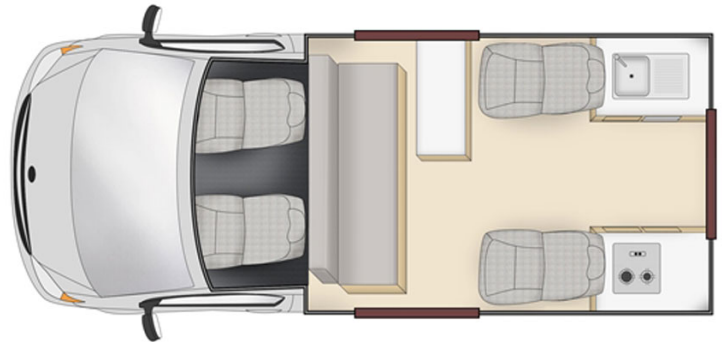

Van Hippie Endeavour New Zealand

Modèle budget

Description	The Hippie Endeavour is a perfect solution up to 4 travellers. Well designed, spacious, well-equipped van with extras, highly contributes to a best possible road trip experience. Several models may be proposed for the Hippie Endeavour, so the dimensions and arrangements may vary.
Characteristics	Hippie Endeavour Sleeps: 4 (recommended for 2 adults and 2 children) Vehicle non certified "Self Contained" Please note that children under the age of 6 months cannot travel in this vehicle. Engine Gasoline 2.6 L (from April 1st 2020 : unleaded petrol 2.7 L) Automatic transmission (from April 1st 2020 : automatique or manual) Power steering Vehicle over 6 years old
Fuel	Gasoline or unleaded petrol Average consumption : 13 L/100 km