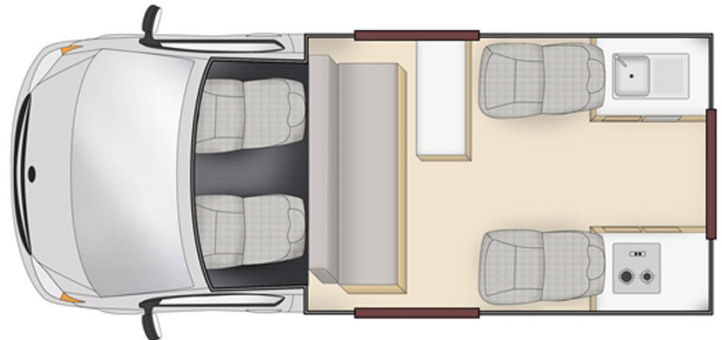

Van Hippie Endeavour New Zealand

Modèle budget

Description	The Hippie Endeavour is a perfect solution up to 4 travellers. Well designed, spacious, well-equipped van with extras, highly contributes to a best possible road trip experience. Several models may be proposed for the Hippie Endeavour, so the dimensions and arrangements may vary.
Characteristics	Hippie Endeavour Sleeps: 4 (recommended for 2 adults and 2 children) Vehicle non certified "Self Contained" Please note that children under the age of 6 months cannot travel in this vehicle. Engine Gasoline 2.6 L (from April 1st 2020 : unleaded petrol 2.7 L) Automatic transmission (from April 1st 2020 : automatique or manual) Power steering Vehicle over 6 years old
Fuel	Gasoline or unleaded petrol Average consumption : 13 L/100 km