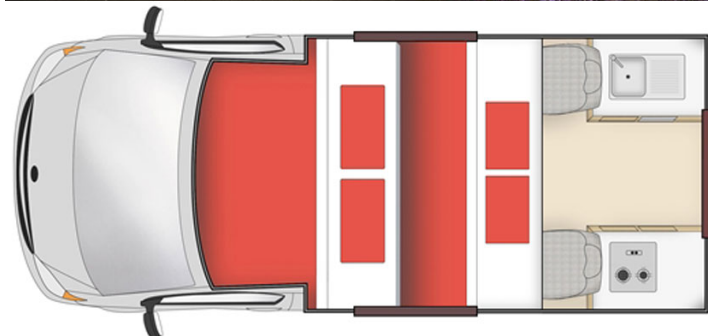

Van Hippie Endeavour New Zealand

Modèle budget

<p>Description</p>	<p>The Hippie Endeavour is a perfect solution up to 4 travellers. Well designed, spacious, well-equipped van with extras, highly contributes to a best possible road trip experience.</p> <p>Several models may be proposed for the Hippie Endeavour, so the dimensions and arrangements may vary.</p>
<p>Characteristics</p>	<p>Hippie Endeavour Sleeps: 4 (recommended for 2 adults and 2 children) Vehicule non certified "Self Contained" Please note that children under the age of 6 months cannot travel in this vehicle. Engine Gasoline 2.6 L (from April 1st 2020 : unleaded petrol 2.7 L) Automatic transmission (from April 1st 2020 : automatique or manual) Power steering Vehicle over 6 years old</p>
<p>Fuel</p>	<p>Gasoline or unleaded petrol Average consumption : 13 L/100 km</p>