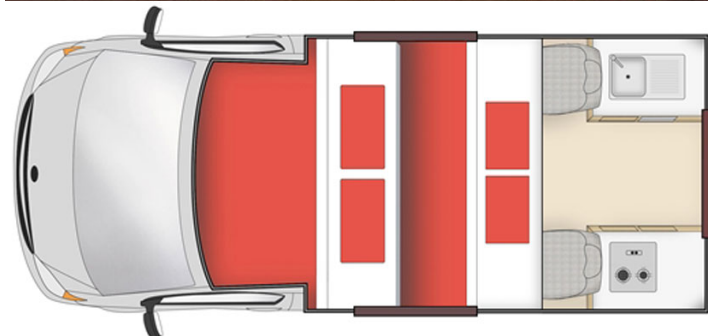

Van Hippie Endeavour Australia

Modèle budget

| | |
|-----------------|---|
| Description | <p>The Hippie Endeavour is a perfect solution up to 4 travellers. Well designed, spacious, well-equipped van with extras, highly contributes to a best possible road trip experience.</p> <p>Several models may be proposed for the Hippie Endeavour, so the dimensions and arrangements may vary.</p> |
| Characteristics | <p>Hippie Endeavour Sleeps: 4 (recommended for 2 adults and 2 children) Please note that children under the age of 6 months cannot travel in this vehicle. Engine Gasoline 2.7 L Automatic/Manual transmission Power steering Vehicle over 6 years old</p> |
| Fuel | <p>Gasoline Average consumption : 13 L/100 km</p> |
| Dimensions | <p>Length: 4.90 m (16'0") Width: 1.70 m (5'6") Height: 2.70 m (8'10") Interior height: 1.95 m (6'4")</p> |