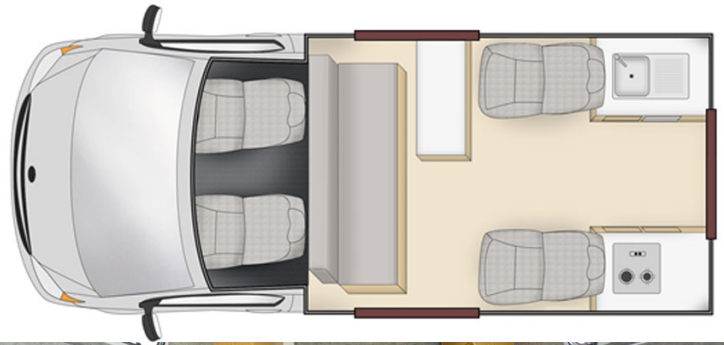

Van Hippie Endeavour Australia

Modèle budget

| | |
|-----------------|---|
| Description | <p>The Hippie Endeavour is a perfect solution up to 4 travellers. Well designed, spacious, well-equipped van with extras, highly contributes to a best possible road trip experience.</p> <p>Several models may be proposed for the Hippie Endeavour, so the dimensions and arrangements may vary.</p> |
| Characteristics | <p>Hippie Endeavour Sleeps: 4 (recommended for 2 adults and 2 children) Please note that children under the age of 6 months cannot travel in this vehicle. Engine Gasoline 2.7 L Automatic/Manual transmission Power steering Vehicle over 6 years old</p> |
| Fuel | <p>Gasoline Average consumption : 13 L/100 km</p> |
| Dimensions | <p>Length: 4.90 m (16'0") Width: 1.70 m (5'6") Height: 2.70 m (8'10") Interior height: 1.95 m (6'4")</p> |