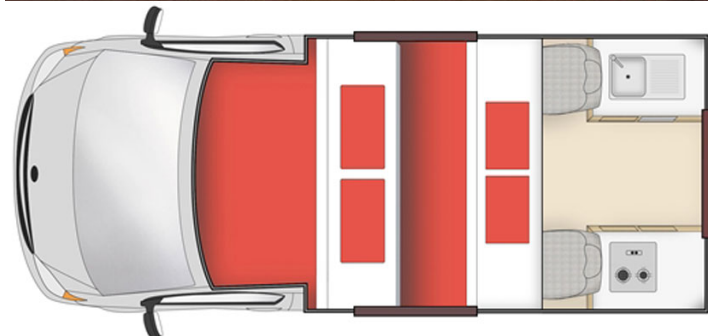

# Van Hippie Endeavour Australia

Modèle budget

Description	<p>The Hippie Endeavour is a perfect solution up to 4 travellers. Well designed, spacious, well-equipped van with extras, highly contributes to a best possible road trip experience.</p> <p>Several models may be proposed for the Hippie Endeavour, so the dimensions and arrangements may vary.</p>
Characteristics	<p><b>Hippie Endeavour</b>          Sleeps: 4 (recommended for 2 adults and 2 children)  <b>Please note that children under the age of 6 months cannot travel in this vehicle.</b>          Engine Gasoline 2.7 L          Automatic/Manual transmission          Power steering  <b>Vehicle over 6 years old</b></p>
Fuel	<p>Gasoline          Average consumption : 13 L/100 km</p>
Dimensions	<p>Length: 4.90 m (16'0")          Width: 1.70 m (5'6")          Height: 2.70 m (8'10")          Interior height: 1.95 m (6'4")</p>