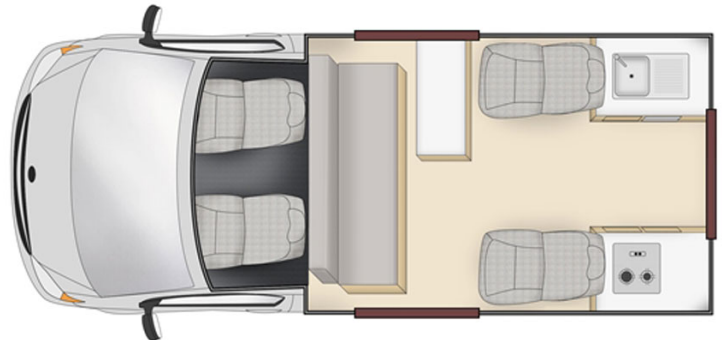

# Van Hippie Endeavour Australia

Modèle budget

Description	<p>The Hippie Endeavour is a perfect solution up to 4 travellers. Well designed, spacious, well-equipped van with extras, highly contributes to a best possible road trip experience.</p> <p>Several models may be proposed for the Hippie Endeavour, so the dimensions and arrangements may vary.</p>
Characteristics	<p><b>Hippie Endeavour</b>          Sleeps: 4 (recommended for 2 adults and 2 children)  <b>Please note that children under the age of 6 months cannot travel in this vehicle.</b>          Engine Gasoline 2.7 L          Automatic/Manual transmission          Power steering  <b>Vehicle over 6 years old</b></p>
Fuel	<p>Gasoline          Average consumption : 13 L/100 km</p>
Dimensions	<p>Length: 4.90 m (16'0")          Width: 1.70 m (5'6")          Height: 2.70 m (8'10")          Interior height: 1.95 m (6'4")</p>