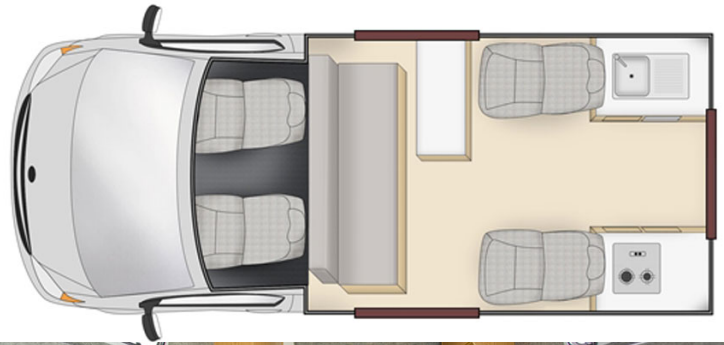

# Van Hippie Endeavour Australia

Modèle budget

Description	<p>The Hippie Endeavour is a perfect solution up to 4 travellers. Well designed, spacious, well-equipped van with extras, highly contributes to a best possible road trip experience.</p> <p>Several models may be proposed for the Hippie Endeavour, so the dimensions and arrangements may vary.</p>
Characteristics	<p><b>Hippie Endeavour</b>          Sleeps: 4 (recommended for 2 adults and 2 children)  <b>Please note that children under the age of 6 months cannot travel in this vehicle.</b>          Engine Gasoline 2.7 L          Automatic/Manual transmission          Power steering  <b>Vehicle over 6 years old</b></p>
Fuel	<p>Gasoline          Average consumption : 13 L/100 km</p>
Dimensions	<p>Length: 4.90 m (16'0")          Width: 1.70 m (5'6")          Height: 2.70 m (8'10")          Interior height: 1.95 m (6'4")</p>