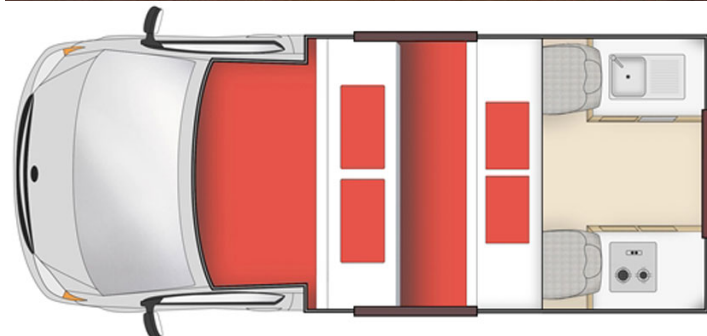

# Van Hippie Endeavour Australia

Modèle budget

Description	<p>The Hippie Endeavour is a perfect solution up to 4 travellers. Well designed, spacious, well-equipped van with extras, highly contributes to a best possible road trip experience.</p> <p>Several models may be proposed for the Hippie Endeavour, so the dimensions and arrangements may vary.</p>
Characteristics	<p><b>Hippie Endeavour</b>          Sleeps: 4 (recommended for 2 adults and 2 children)  <b>Please note that children under the age of 6 months cannot travel in this vehicle.</b>          Engine Gasoline 2.7 L          Automatic/Manual transmission          Power steering  <b>Vehicle over 6 years old</b></p>
Fuel	<p>Gasoline          Average consumption : 13 L/100 km</p>
Dimensions	<p>Length: 4.90 m (16'0")          Width: 1.70 m (5'6")          Height: 2.70 m (8'10")          Interior height: 1.95 m (6'4")</p>