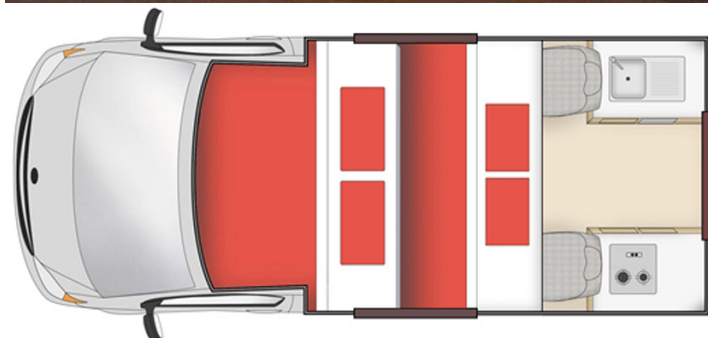

# Van Hippie Endeavour Australia

Modèle budget

Description	<p>The Hippie Endeavour is a perfect solution up to 4 travellers. Well designed, spacious, well-equipped van with extras, highly contributes to a best possible road trip experience.</p> <p>Several models may be proposed for the Hippie Endeavour, so the dimensions and arrangements may vary.</p>
Characteristics	<p><b>Hippie Endeavour</b>          Sleeps: 4 (recommended for 2 adults and 2 children)  <b>Please note that children under the age of 6 months cannot travel in this vehicle.</b>          Engine Gasoline 2.7 L          Automatic/Manual transmission          Power steering  <b>Vehicle over 6 years old</b></p>
Fuel	<p>Gasoline          Average consumption : 13 L/100 km</p>
Dimensions	<p>Length: 4.90 m (16'0")          Width: 1.70 m (5'6")          Height: 2.70 m (8'10")          Interior height: 1.95 m (6'4")</p>