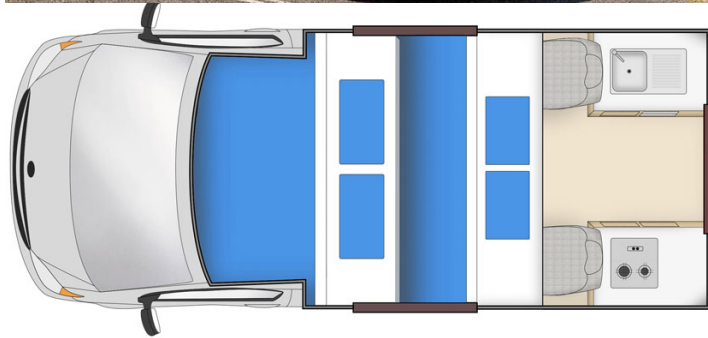

Van Cheapa Endeavour New Zealand

Modèle budget

Description	<p>Economic and light, this campervan is perfect for a small family of four without the need of a shower or toilet.</p> <p>Several models may be proposed for the Cheapa Endeavour, so the dimensions and arrangements may vary.</p>
Characteristics	<p>Cheapa Endeavour Sleeps: 4 (recommended for 2 adults and 2 children) Vehicle non certified "Self Contained" Please note that children under the age of 6 months cannot travel in this vehicle. Engine Gasoline 2. L (from April 1st 2020: gasoline or diesel) Automatic/Manual transmission Power steering ABS & Airbags Vehicle between 3 and 6 years old</p>
Fuel	<p>Gasoline or diesel Average consumption : 13 L/100 km</p>