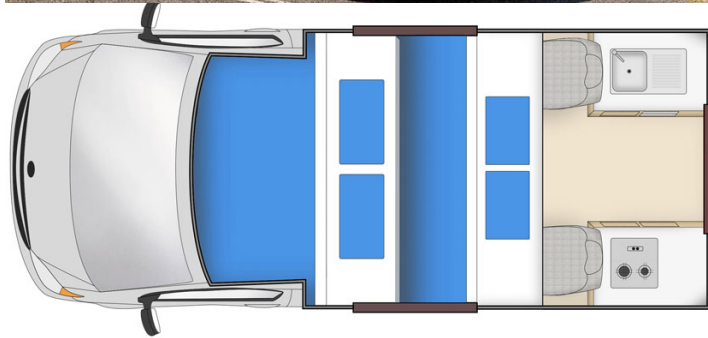

# Van Cheapa Endeavour New Zealand

Modèle budget

Description	<p>Economic and light, this campervan is perfect for a small family of four without the need of a shower or toilet.</p> <p>Several models may be proposed for the Cheapa Endeavour, so the dimensions and arrangements may vary.</p>
Characteristics	<p><b>Cheapa Endeavour</b>          Sleeps: 4 (recommended for 2 adults and 2 children)  <b>Vehicle non certified "Self Contained"</b>  <b>Please note that children under the age of 6 months cannot travel in this vehicle.</b>          Engine Gasoline 2. L (from April 1st 2020: gasoline or diesel)          Automatic/Manual transmission          Power steering          ABS &amp; Airbags  <b>Vehicle between 3 and 6 years old</b></p>
Fuel	<p>Gasoline or diesel          Average consumption : 13 L/100 km</p>