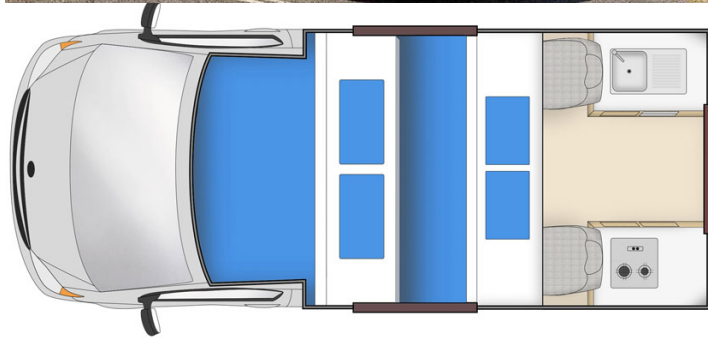

# Van Cheapa Endeavour New Zealand

Modèle budget

Description	<p>Economic and light, this campervan is perfect for a small family of four without the need of a shower or toilet.</p> <p>Several models may be proposed for the Cheapa Endeavour, so the dimensions and arrangements may vary.</p>
Characteristics	<p><b>Cheapa Endeavour</b>                  Sleeps: 4 (recommended for 2 adults and 2 children)  <b>Vehicle non certified "Self Contained"</b>  <b>Please note that children under the age of 6 months cannot travel in this vehicle.</b>                  Engine Gasoline 2. L (from April 1st 2020: gasoline or diesel)                  Automatic/Manual transmission                  Power steering                  ABS &amp; Airbags  <b>Vehicle between 3 and 6 years old</b></p>
Fuel	<p>Gasoline or diesel                  Average consumption : 13 L/100 km</p>