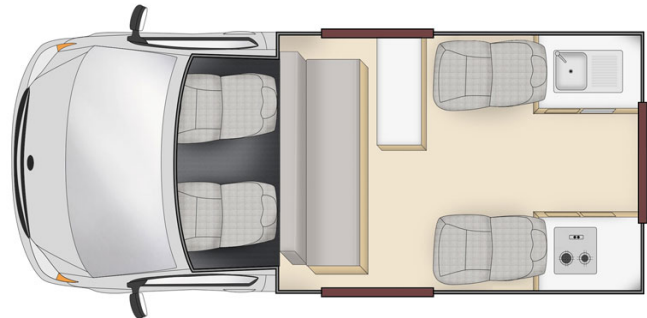

Van Cheapa Endeavour New Zealand

Modèle budget

Description	Economic and light, this campervan is perfect for a small family of four without the need of a shower or toilet. Several models may be proposed for the Cheapa Endeavour, so the dimensions and arrangements may vary.
Characteristics	Cheapa Endeavour Sleeps: 4 (recommended for 2 adults and 2 children) Vehicle non certified "Self Contained" Please note that children under the age of 6 months cannot travel in this vehicle. Engine Gasoline 2. L (from April 1st 2020: gasoline or diesel) Automatic/Manual transmission Power steering ABS & Airbags Vehicle between 3 and 6 years old
Fuel	Gasoline or diesel Average consumption : 13 L/100 km