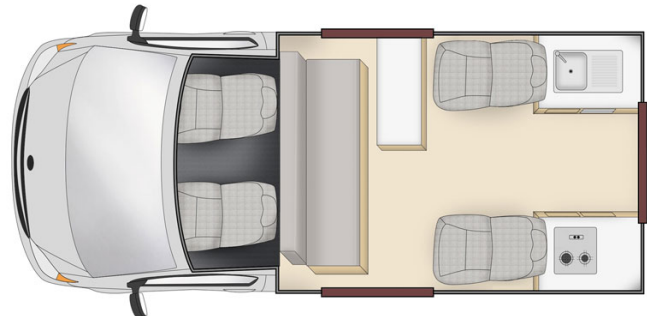

Van Cheapa Endeavour Australia

Modèle budget

Description	<p>Economic and light, this campervan is perfect for a small family of four without the need of a shower or toilet.</p> <p>Several models may be proposed for the Cheapa Endeavour, so the dimensions and arrangements may vary.</p>
Characteristics	<p>Cheapa Endeavour Sleeps: 4 (recommended for 2 adults and 2 children) Please note that children under the age of 6 months cannot travel in this vehicle. Engine Gasoline 2.7 L Automatic/Manual transmission Power steering ABS & Airbags Vehicle between 3 and 6 years old</p>
Fuel	<p>Gasoline Average consumption : 13 L/100 km</p>
Dimensions	<p>Length: 4.90 m (16'0") Width: 1.70 m (5'6") Height: 2.70 m (8'10") Interior height: 1.95 m (6'4")</p>

Passengers	4 sleeps and 4 seatbelts (recommended for 2 adults and 2 children)
Reserve	Fuel tank: 70L (18.5 US gal) Fresh water tank: 31L (8.2 US gal) No grey water tank Gas bottle: 1 x 2 kg
Beds	Top double bed : 200 x 140 cm (78" x 55") (max 200kg) Dinette double bed : 190 x 140 cm (74" x 55")
Kitchen	Sink (cold water only) Cooker 2 stoves Microwave (240 V) Fridge 62 L + freezer Dishes and cutlery Gas bottle : 1 x 2 kg
Shower/Toilet	without
Heating/Air Conditionning	Heating and air conditioning only in driver's cabin
Energy	Auxiliary Battery12V. Allows for use of lights and fridge. Batteries will last around 12 hours depending on use, and are recharged when driving the vehicle. 240V connection Gas 1 x 2 kg
Audio & Connexions	Radio/CD
Complementary Equipment	Fire extinguisher Anchor points for two baby seats or booster seats Fly screens on some windows
Optional Equipment	Camping chairs and table Baby seats, booster seats