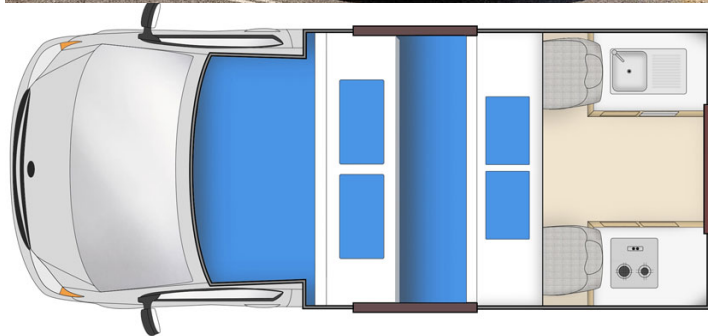

Van Cheapa Endeavour Australia

Modèle budget

Description	<p>Economic and light, this campervan is perfect for a small family of four without the need of a shower or toilet.</p> <p>Several models may be proposed for the Cheapa Endeavour, so the dimensions and arrangements may vary.</p>
Characteristics	<p>Cheapa Endeavour Sleeps: 4 (recommended for 2 adults and 2 children) Please note that children under the age of 6 months cannot travel in this vehicle. Engine Gasoline 2.7 L Automatic/Manual transmission Power steering ABS & Airbags Vehicle between 3 and 6 years old</p>
Fuel	<p>Gasoline Average consumption : 13 L/100 km</p>
Dimensions	<p>Length: 4.90 m (16'0") Width: 1.70 m (5'6") Height: 2.70 m (8'10") Interior height: 1.95 m (6'4")</p>

Passengers	4 sleeps and 4 seatbelts (recommended for 2 adults and 2 children)
Reserve	Fuel tank: 70L (18.5 US gal) Fresh water tank: 31L (8.2 US gal) No grey water tank Gas bottle: 1 x 2 kg
Beds	Top double bed : 200 x 140 cm (78" x 55") (max 200kg) Dinette double bed : 190 x 140 cm (74" x 55")
Kitchen	Sink (cold water only) Cooker 2 stoves Microwave (240 V) Fridge 62 L + freezer Dishes and cutlery Gas bottle : 1 x 2 kg
Shower/Toilet	without
Heating/Air Conditionning	Heating and air conditioning only in driver's cabin
Energy	Auxiliary Battery12V. Allows for use of lights and fridge. Batteries will last around 12 hours depending on use, and are recharged when driving the vehicle. 240V connection Gas 1 x 2 kg
Audio & Connexions	Radio/CD
Complementary Equipment	Fire extinguisher Anchor points for two baby seats or booster seats Fly screens on some windows
Optional Equipment	Camping chairs and table Baby seats, booster seats