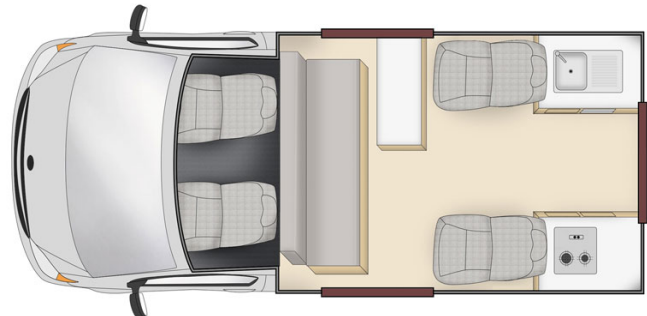

Van Cheapa Endeavour Australia

Modèle budget

Description	<p>Economic and light, this campervan is perfect for a small family of four without the need of a shower or toilet.</p> <p>Several models may be proposed for the Cheapa Endeavour, so the dimensions and arrangements may vary.</p>
Characteristics	<p>Cheapa Endeavour Sleeps: 4 (recommended for 2 adults and 2 children) Please note that children under the age of 6 months cannot travel in this vehicle. Engine Gasoline 2.7 L Automatic/Manual transmission Power steering ABS & Airbags Vehicle between 3 and 6 years old</p>
Fuel	<p>Gasoline Average consumption : 13 L/100 km</p>
Dimensions	<p>Length: 4.90 m (16'0") Width: 1.70 m (5'6") Height: 2.70 m (8'10") Interior height: 1.95 m (6'4")</p>

Passengers	4 sleeps and 4 seatbelts (recommended for 2 adults and 2 children)
Reserve	Fuel tank: 70L (18.5 US gal) Fresh water tank: 31L (8.2 US gal) No grey water tank Gas bottle: 1 x 2 kg
Beds	Top double bed : 200 x 140 cm (78" x 55") (max 200kg) Dinette double bed : 190 x 140 cm (74" x 55")
Kitchen	Sink (cold water only) Cooker 2 stoves Microwave (240 V) Fridge 62 L + freezer Dishes and cutlery Gas bottle : 1 x 2 kg
Shower/Toilet	without
Heating/Air Conditioning	Heating and air conditioning only in driver's cabin
Energy	Auxiliary Battery12V. Allows for use of lights and fridge. Batteries will last around 12 hours depending on use, and are recharged when driving the vehicle. 240V connection Gas 1 x 2 kg
Audio & Connexions	Radio/CD
Complementary Equipment	Fire extinguisher Anchor points for two baby seats or booster seats Fly screens on some windows
Optional Equipment	Camping chairs and table Baby seats, booster seats