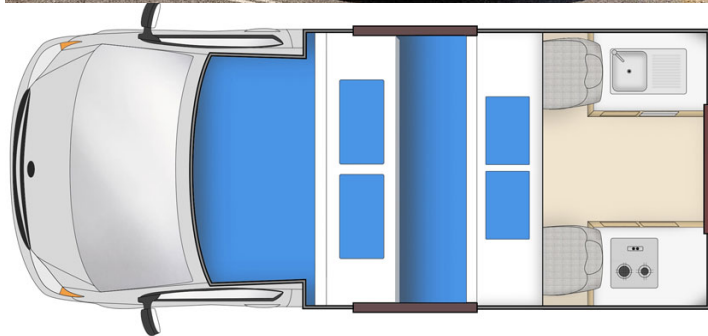

Van Cheapa Endeavour Australia

Modèle budget

Description	<p>Economic and light, this campervan is perfect for a small family of four without the need of a shower or toilet.</p> <p>Several models may be proposed for the Cheapa Endeavour, so the dimensions and arrangements may vary.</p>
Characteristics	<p>Cheapa Endeavour Sleeps: 4 (recommended for 2 adults and 2 children) Please note that children under the age of 6 months cannot travel in this vehicle. Engine Gasoline 2.7 L Automatic/Manual transmission Power steering ABS & Airbags Vehicle between 3 and 6 years old</p>
Fuel	<p>Gasoline Average consumption : 13 L/100 km</p>
Dimensions	<p>Length: 4.90 m (16'0") Width: 1.70 m (5'6") Height: 2.70 m (8'10") Interior height: 1.95 m (6'4")</p>

Passengers	4 sleeps and 4 seatbelts (recommended for 2 adults and 2 children)
Reserve	Fuel tank: 70L (18.5 US gal) Fresh water tank: 31L (8.2 US gal) No grey water tank Gas bottle: 1 x 2 kg
Beds	Top double bed : 200 x 140 cm (78" x 55") (max 200kg) Dinette double bed : 190 x 140 cm (74" x 55")
Kitchen	Sink (cold water only) Cooker 2 stoves Microwave (240 V) Fridge 62 L + freezer Dishes and cutlery Gas bottle : 1 x 2 kg
Shower/Toilet	without
Heating/Air Conditioning	Heating and air conditioning only in driver's cabin
Energy	Auxiliary Battery12V. Allows for use of lights and fridge. Batteries will last around 12 hours depending on use, and are recharged when driving the vehicle. 240V connection Gas 1 x 2 kg
Audio & Connexions	Radio/CD
Complementary Equipment	Fire extinguisher Anchor points for two baby seats or booster seats Fly screens on some windows
Optional Equipment	Camping chairs and table Baby seats, booster seats