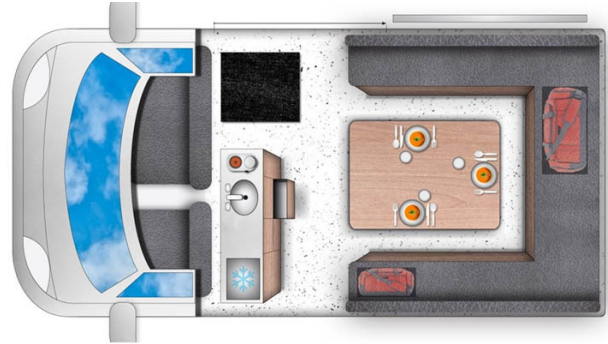

Van Aurora Auto Iceland

Modèle standard

Description

Aurora Auto comes exceptionally well equipped. Built with comfort in mind.

Characteristics	<p>Aurora Auto : Sleeps: 3, Chassis: VW Transporters, Diesel, Power Steering, Tinted windows, Automatic Transmission, Curtains, Webasto heating system, Two extra batteries in the back, Port USB, Radio/CD/Bluetooth</p> <p>Optional equipment : Additional drivers, Gas for Stove, Easy Start Pack! A Table and Two Chairs, Camping Chair, Inverter, Trip to Kef Airport / 12-15 years, Trip to Kef Airport / ADULT, BBQ and Gas, ESPRO Coffee Press 18OZ / 0.5L, ESPRO Coffee Press 32OZ / 1L, ESPRO Travel Coffee Press, Icelandic Map - English, German, French, Icelandic Map - Icelandic, Spanish, Mandarin, Towel, Zip Locked Bags, Bluetooth Speaker - JBL Charge 3 - Waterproof, Bluetooth Speaker - JBL GO, Guitar Acoustic, Headlamp - Black Diamond Storm, Lantern + Flashlight - BlackDiamond Voyager, Trekking Poles - Black Diamond Trail Back, Shoe Spikes / Crampons Wi-Fi, GPS Garmin Navigation, Baby Chair</p> <p>Complimentary equipment : Linen, pillows, duvet, Cookware & kitchenware, Plates, bowls and dishes</p> <p>Kitchen & Bathroom : Refrigerator/Cooler, Sink with running water, Quality gas stove</p>
Shower/Toilet	No