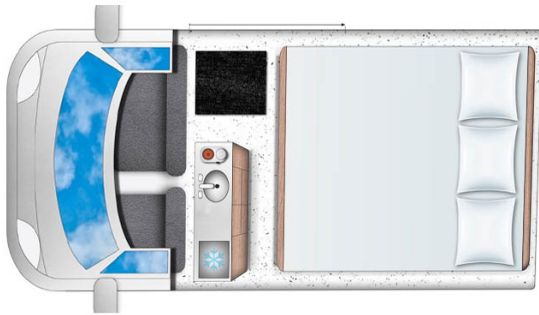

Van Aurora Auto Iceland

Modèle standard

Description

Aurora Auto comes exceptionally well equipped. Built with comfort in mind.

Characteristics	<p>Aurora Auto : Sleeps: 3, Chassis: VW Transporters, Diesel, Power Steering, Tinted windows, Automatic Transmission, Curtains, Webasto heating system, Two extra batteries in the back, Port USB, Radio/CD/Bluetooth</p> <p>Optional equipment : Additional drivers, Gas for Stove, Easy Start Pack! A Table and Two Chairs, Camping Chair, Inverter, Trip to Kef Airport / 12-15 years, Trip to Kef Airport / ADULT, BBQ and Gas, ESPRO Coffee Press 18OZ / 0.5L, ESPRO Coffee Press 32OZ / 1L, ESPRO Travel Coffee Press, Icelandic Map - English, German, French, Icelandic Map - Icelandic, Spanish, Mandarin, Towel, Zip Locked Bags, Bluetooth Speaker - JBL Charge 3 - Waterproof, Bluetooth Speaker - JBL GO, Guitar Acoustic, Headlamp - Black Diamond Storm, Lantern + Flashlight - BlackDiamond Voyager, Trekking Poles - Black Diamond Trail Back, Shoe Spikes / Crampons Wi-Fi, GPS Garmin Navigation, Baby Chair</p> <p>Complimentary equipment : Linen, pillows, duvet, Cookware & kitchenware, Plates, bowls and dishes</p> <p>Kitchen & Bathroom : Refrigerator/Cooler, Sink with running water, Quality gas stove</p>
Shower/Toilet	No