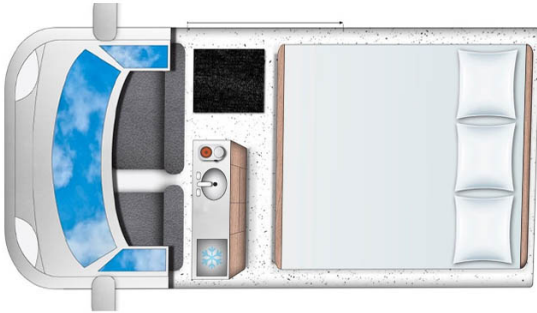

## Van Aurora Auto Iceland

Modèle standard

Description

Aurora Auto comes exceptionally well equipped. Built with comfort in mind.

Characteristics	<p><b>Aurora Auto</b> : Sleeps: 3, Chassis: VW Transporters, Diesel, Power Steering, Tinted windows, Automatic Transmission, Curtains, Webasto heating system, Two extra batteries in the back, Port USB, Radio/CD/Bluetooth</p> <p><b>Optional equipment</b> : Additional drivers, Gas for Stove, Easy Start Pack! A Table and Two Chairs, Camping Chair, Inverter, Trip to Kef Airport / 12-15 years, Trip to Kef Airport / ADULT, BBQ and Gas, ESPRO Coffee Press 18OZ / 0.5L, ESPRO Coffee Press 32OZ / 1L, ESPRO Travel Coffee Press, Icelandic Map - English, German, French, Icelandic Map - Icelandic, Spanish, Mandarin, Towel, Zip Locked Bags, Bluetooth Speaker - JBL Charge 3 - Waterproof, Bluetooth Speaker - JBL GO, Guitar Acoustic, Headlamp - Black Diamond Storm, Lantern + Flashlight - BlackDiamond Voyager, Trekking Poles - Black Diamond Trail Back, Shoe Spikes / Crampons Wi-Fi, GPS Garmin Navigation, Baby Chair</p> <p><b>Complimentary equipment</b> : Linen, pillows, duvet, Cookware &amp; kitchenware, Plates, bowls and dishes</p> <p><b>Kitchen &amp; Bathroom</b> : Refrigerator/Cooler, Sink with running water, Quality gas stove</p>
Shower/Toilet	No