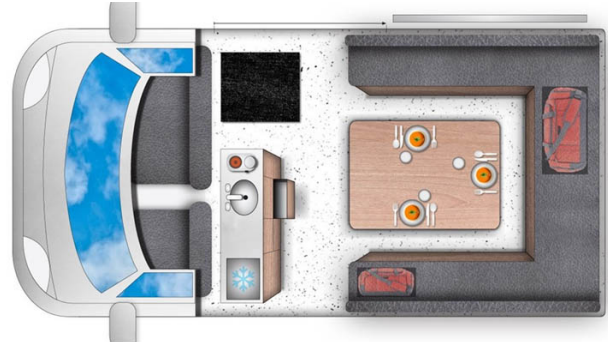

## Van Aurora Auto Iceland

Modèle standard

Description

Aurora Auto comes exceptionally well equipped. Built with comfort in mind.

Characteristics	<p><b>Aurora Auto</b> : Sleeps: 3, Chassis: VW Transporters, Diesel, Power Steering, Tinted windows, Automatic Transmission, Curtains, Webasto heating system, Two extra batteries in the back, Port USB, Radio/CD/Bluetooth</p> <p><b>Optional equipment</b> : Additional drivers, Gas for Stove, Easy Start Pack! A Table and Two Chairs, Camping Chair, Inverter, Trip to Kef Airport / 12-15 years, Trip to Kef Airport / ADULT, BBQ and Gas, ESPRO Coffee Press 18OZ / 0.5L, ESPRO Coffee Press 32OZ / 1L, ESPRO Travel Coffee Press, Icelandic Map - English, German, French, Icelandic Map - Icelandic, Spanish, Mandarin, Towel, Zip Locked Bags, Bluetooth Speaker - JBL Charge 3 - Waterproof, Bluetooth Speaker - JBL GO, Guitar Acoustic, Headlamp - Black Diamond Storm, Lantern + Flashlight - BlackDiamond Voyager, Trekking Poles - Black Diamond Trail Back, Shoe Spikes / Crampons Wi-Fi, GPS Garmin Navigation, Baby Chair</p> <p><b>Complimentary equipment</b> : Linen, pillows, duvet, Cookware &amp; kitchenware, Plates, bowls and dishes</p> <p><b>Kitchen &amp; Bathroom</b> : Refrigerator/Cooler, Sink with running water, Quality gas stove</p>
Shower/Toilet	No