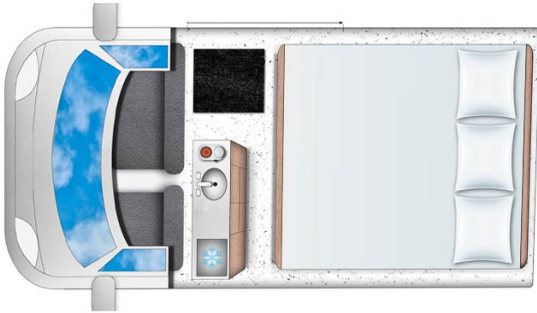

Van Aurora Auto Iceland

Modèle standard

Description

Aurora Auto comes exceptionally well equipped. Built with comfort in mind.

Characteristics	<p>Aurora Auto : Sleeps: 3, Chassis: VW Transporters, Diesel, Power Steering, Tinted windows, Automatic Transmission, Curtains, Webasto heating system, Two extra batteries in the back, Port USB, Radio/CD/Bluetooth</p> <p>Optional equipment : Additional drivers, Gas for Stove, Easy Start Pack! A Table and Two Chairs, Camping Chair, Inverter, Trip to Kef Airport / 12-15 years, Trip to Kef Airport / ADULT, BBQ and Gas, ESPRO Coffee Press 18OZ / 0.5L, ESPRO Coffee Press 32OZ / 1L, ESPRO Travel Coffee Press, Icelandic Map - English, German, French, Icelandic Map - Icelandic, Spanish, Mandarin, Towel, Zip Locked Bags, Bluetooth Speaker - JBL Charge 3 - Waterproof, Bluetooth Speaker - JBL GO, Guitar Acoustic, Headlamp - Black Diamond Storm, Lantern + Flashlight - BlackDiamond Voyager, Trekking Poles - Black Diamond Trail Back, Shoe Spikes / Crampons Wi-Fi, GPS Garmin Navigation, Baby Chair</p> <p>Complimentary equipment : Linen, pillows, duvet, Cookware & kitchenware, Plates, bowls and dishes</p> <p>Kitchen & Bathroom : Refrigerator/Cooler, Sink with running water, Quality gas stove</p>
Shower/Toilet	No