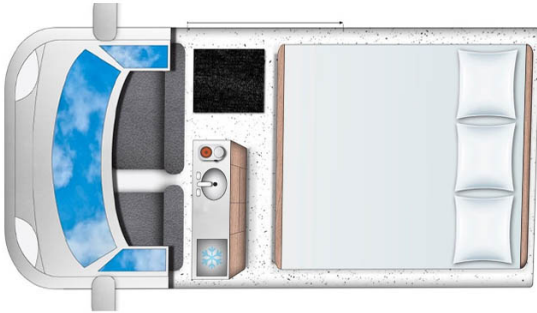

Van Aurora Auto Iceland

Modèle standard

Description

Aurora Auto comes exceptionally well equipped. Built with comfort in mind.

| | |
|-----------------|--|
| Characteristics | <p>Aurora Auto : Sleeps: 3, Chassis: VW Transporters, Diesel, Power Steering, Tinted windows, Automatic Transmission, Curtains, Webasto heating system, Two extra batteries in the back, Port USB, Radio/CD/Bluetooth</p> <p>Optional equipment : Additional drivers, Gas for Stove, Easy Start Pack! A Table and Two Chairs, Camping Chair, Inverter, Trip to Kef Airport / 12-15 years, Trip to Kef Airport / ADULT, BBQ and Gas, ESPRO Coffee Press 18OZ / 0.5L, ESPRO Coffee Press 32OZ / 1L, ESPRO Travel Coffee Press, Icelandic Map - English, German, French, Icelandic Map - Icelandic, Spanish, Mandarin, Towel, Zip Locked Bags, Bluetooth Speaker - JBL Charge 3 - Waterproof, Bluetooth Speaker - JBL GO, Guitar Acoustic, Headlamp - Black Diamond Storm, Lantern + Flashlight - BlackDiamond Voyager, Trekking Poles - Black Diamond Trail Back, Shoe Spikes / Crampons Wi-Fi, GPS Garmin Navigation, Baby Chair</p> <p>Complimentary equipment : Linen, pillows, duvet, Cookware & kitchenware, Plates, bowls and dishes</p> <p>Kitchen & Bathroom : Refrigerator/Cooler, Sink with running water, Quality gas stove</p> |
| Shower/Toilet | No |