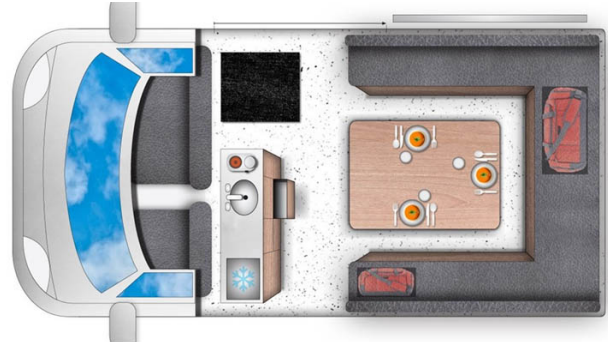

Van Aurora Auto Iceland

Modèle standard

Description

Aurora Auto comes exceptionally well equipped. Built with comfort in mind.

Characteristics	<p>Aurora Auto : Sleeps: 3, Chassis: VW Transporters, Diesel, Power Steering, Tinted windows, Automatic Transmission, Curtains, Webasto heating system, Two extra batteries in the back, Port USB, Radio/CD/Bluetooth</p> <p>Optional equipment : Additional drivers, Gas for Stove, Easy Start Pack! A Table and Two Chairs, Camping Chair, Inverter, Trip to Kef Airport / 12-15 years, Trip to Kef Airport / ADULT, BBQ and Gas, ESPRO Coffee Press 18OZ / 0.5L, ESPRO Coffee Press 32OZ / 1L, ESPRO Travel Coffee Press, Icelandic Map - English, German, French, Icelandic Map - Icelandic, Spanish, Mandarin, Towel, Zip Locked Bags, Bluetooth Speaker - JBL Charge 3 - Waterproof, Bluetooth Speaker - JBL GO, Guitar Acoustic, Headlamp - Black Diamond Storm, Lantern + Flashlight - BlackDiamond Voyager, Trekking Poles - Black Diamond Trail Back, Shoe Spikes / Crampons Wi-Fi, GPS Garmin Navigation, Baby Chair</p> <p>Complimentary equipment : Linen, pillows, duvet, Cookware & kitchenware, Plates, bowls and dishes</p> <p>Kitchen & Bathroom : Refrigerator/Cooler, Sink with running water, Quality gas stove</p>
Shower/Toilet	No