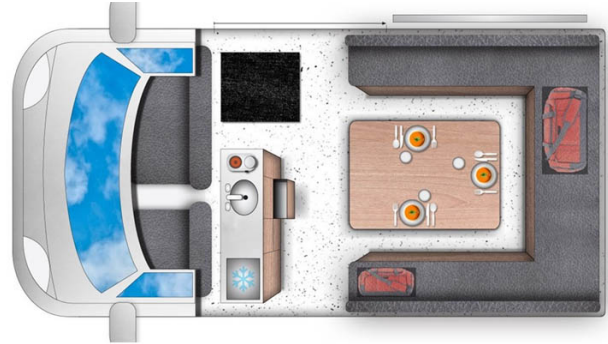

Van Aurora Auto Iceland

Modèle standard

Description

Aurora Auto comes exceptionally well equipped. Built with comfort in mind.

| | |
|-----------------|--|
| Characteristics | <p>Aurora Auto : Sleeps: 3, Chassis: VW Transporters, Diesel, Power Steering, Tinted windows, Automatic Transmission, Curtains, Webasto heating system, Two extra batteries in the back, Port USB, Radio/CD/Bluetooth</p> <p>Optional equipment : Additional drivers, Gas for Stove, Easy Start Pack! A Table and Two Chairs, Camping Chair, Inverter, Trip to Kef Airport / 12-15 years, Trip to Kef Airport / ADULT, BBQ and Gas, ESPRO Coffee Press 18OZ / 0.5L, ESPRO Coffee Press 32OZ / 1L, ESPRO Travel Coffee Press, Icelandic Map - English, German, French, Icelandic Map - Icelandic, Spanish, Mandarin, Towel, Zip Locked Bags, Bluetooth Speaker - JBL Charge 3 - Waterproof, Bluetooth Speaker - JBL GO, Guitar Acoustic, Headlamp - Black Diamond Storm, Lantern + Flashlight - BlackDiamond Voyager, Trekking Poles - Black Diamond Trail Back, Shoe Spikes / Crampons Wi-Fi, GPS Garmin Navigation, Baby Chair</p> <p>Complimentary equipment : Linen, pillows, duvet, Cookware & kitchenware, Plates, bowls and dishes</p> <p>Kitchen & Bathroom : Refrigerator/Cooler, Sink with running water, Quality gas stove</p> |
| Shower/Toilet | No |