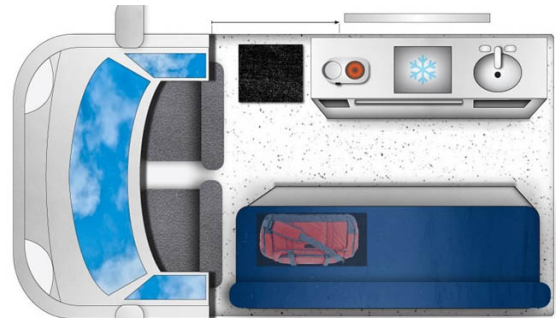

## Van Aurora Small Iceland

Modèle standard

Description	The most economical, surprisingly spacious and kitted with all the bells and whistles found in the larger models.
Characteristics	<p><b>Aurora Small</b> Sleeps: 2, Nissan NV200 or similar, Power Steering, Diesel, Manuel transmission, Tinted windows, Curtains, Webasto heating system, Radio/CD/Bluetooth, Two extra batteries in the back</p> <p><b>Optional equipment</b> : Additional drivers, Gas for Stove, Easy Start Pack! A Table and Two Chairs, Camping Chair, Inverter, Trip to Kef Airport / 12-15 years, Trip to Kef Airport / ADULT, BBQ and Gas, ESPRO Coffee Press 18OZ / 0.5L, ESPRO Coffee Press 32OZ / 1L, ESPRO Travel Coffee Press, Icelandic Map - English, German, French, Icelandic Map - Icelandic, Spanish, Mandarin, Towel, Zip Locked Bags, Bluetooth Speaker - JBL Charge 3 - Waterproof, Bluetooth Speaker - JBL GO, Guitar Acoustic, Headlamp - Black Diamond Storm, Lantern + Flashlight - BlackDiamond Voyager, Trekking Poles - Black Diamond Trail Back, Shoe Spikes / Crampons Wi-Fi, GPS Garmin Navigation, Baby Chair</p> <p><b>Complimentary equipment</b> : Linen, pillows, duvet, Cookware &amp; kitchenware, Plates, bowls and dishes</p> <p><b>Bathroom and Kitchen</b> : Refrigerator/Cooler, Sink with running water, Quality gas stove</p>

Fuel	Diesel Consumption : 4.9L/100km
Dimensions	Height : 1.9 m Lenght : 4.6 m Width : 1.8 m
Passengers	2
Reserve	Diesel : 55 L
Beds	Bed : 185 cm x 115 cm
Shower/Toilet	No
Heating/Air Conditionning	Webasto Heating