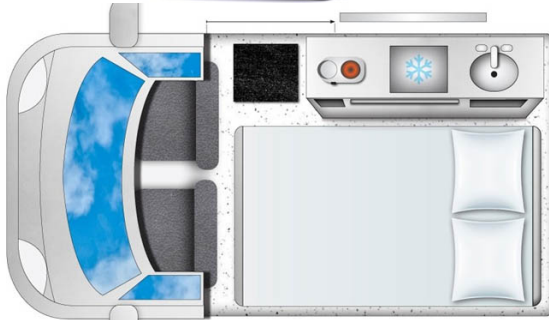

Van Aurora Small Iceland

Modèle standard

Description	The most economical, surprisingly spacious and kitted with all the bells and whistles found in the larger models.
Characteristics	<p>Aurora Small Sleeps: 2, Nissan NV200 or similar, Power Steering, Diesel, Manuel transmission, Tinted windows, Curtains, Webasto heating system, Radio/CD/Bluetooth, Two extra batteries in the back</p> <p>Optional equipment : Additional drivers, Gas for Stove, Easy Start Pack! A Table and Two Chairs, Camping Chair, Inverter, Trip to Kef Airport / 12-15 years, Trip to Kef Airport / ADULT, BBQ and Gas, ESPRO Coffee Press 18OZ / 0.5L, ESPRO Coffee Press 32OZ / 1L, ESPRO Travel Coffee Press, Icelandic Map - English, German, French, Icelandic Map - Icelandic, Spanish, Mandarin, Towel, Zip Locked Bags, Bluetooth Speaker - JBL Charge 3 - Waterproof, Bluetooth Speaker - JBL GO, Guitar Acoustic, Headlamp - Black Diamond Storm, Lantern + Flashlight - BlackDiamond Voyager, Trekking Poles - Black Diamond Trail Back, Shoe Spikes / Crampons Wi-Fi, GPS Garmin Navigation, Baby Chair</p> <p>Complimentary equipment : Linen, pillows, duvet, Cookware & kitchenware, Plates, bowls and dishes</p> <p>Bathroom and Kitchen : Refrigerator/Cooler, Sink with running water, Quality gas stove</p>

Fuel	Diesel Consumption : 4.9L/100km
Dimensions	Height : 1.9 m Lenght : 4.6 m Width : 1.8 m
Passengers	2
Reserve	Diesel : 55 L
Beds	Bed : 185 cm x 115 cm
Shower/Toilet	No
Heating/Air Conditionning	Webasto Heating