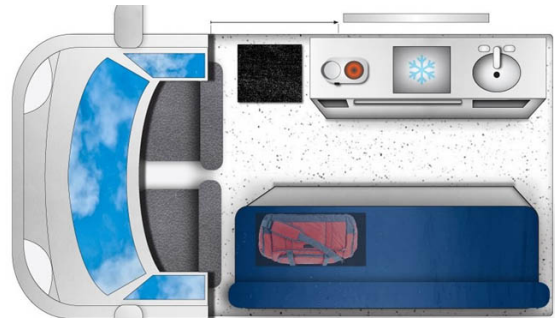

## Van Aurora Small Iceland

Modèle standard

Description	The most economical, surprisingly spacious and kitted with all the bells and whistles found in the larger models.
Characteristics	<p><b>Aurora Small</b> Sleeps: 2, Nissan NV200 or similar, Power Steering, Diesel, Manuel transmission, Tinted windows, Curtains, Webasto heating system, Radio/CD/Bluetooth, Two extra batteries in the back</p> <p><b>Optional equipment</b> : Additional drivers, Gas for Stove, Easy Start Pack! A Table and Two Chairs, Camping Chair, Inverter, Trip to Kef Airport / 12-15 years, Trip to Kef Airport / ADULT, BBQ and Gas, ESPRO Coffee Press 18OZ / 0.5L, ESPRO Coffee Press 32OZ / 1L, ESPRO Travel Coffee Press, Icelandic Map - English, German, French, Icelandic Map - Icelandic, Spanish, Mandarin, Towel, Zip Locked Bags, Bluetooth Speaker - JBL Charge 3 - Waterproof, Bluetooth Speaker - JBL GO, Guitar Acoustic, Headlamp - Black Diamond Storm, Lantern + Flashlight - BlackDiamond Voyager, Trekking Poles - Black Diamond Trail Back, Shoe Spikes / Crampons Wi-Fi, GPS Garmin Navigation, Baby Chair</p> <p><b>Complimentary equipment</b> : Linen, pillows, duvet, Cookware &amp; kitchenware, Plates, bowls and dishes</p> <p><b>Bathroom and Kitchen</b> : Refrigerator/Cooler, Sink with running water, Quality gas stove</p>

Fuel	Diesel Consumption : 4.9L/100km
Dimensions	Height : 1.9 m Lenght : 4.6 m Width : 1.8 m
Passengers	2
Reserve	Diesel : 55 L
Beds	Bed : 185 cm x 115 cm
Shower/Toilet	No
Heating/Air Conditionning	Webasto Heating