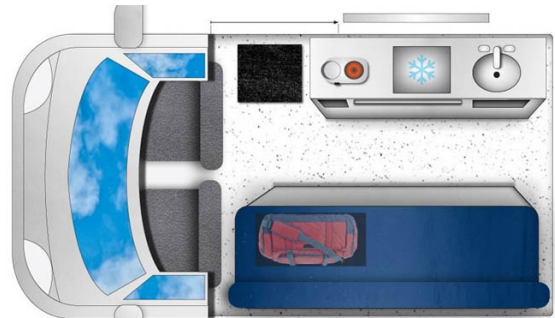

Van Aurora Small Iceland

Modèle standard

Description	The most economical, surprisingly spacious and kitted with all the bells and whistles found in the larger models.
Characteristics	<p>Aurora Small Sleeps: 2, Nissan NV200 or similar, Power Steering, Diesel, Manuel transmission, Tinted windows, Curtains, Webasto heating system, Radio/CD/Bluetooth, Two extra batteries in the back</p> <p>Optional equipment : Additional drivers, Gas for Stove, Easy Start Pack! A Table and Two Chairs, Camping Chair, Inverter, Trip to Kef Airport / 12-15 years, Trip to Kef Airport / ADULT, BBQ and Gas, ESPRO Coffee Press 18OZ / 0.5L, ESPRO Coffee Press 32OZ / 1L, ESPRO Travel Coffee Press, Icelandic Map - English, German, French, Icelandic Map - Icelandic, Spanish, Mandarin, Towel, Zip Locked Bags, Bluetooth Speaker - JBL Charge 3 - Waterproof, Bluetooth Speaker - JBL GO, Guitar Acoustic, Headlamp - Black Diamond Storm, Lantern + Flashlight - BlackDiamond Voyager, Trekking Poles - Black Diamond Trail Back, Shoe Spikes / Crampons Wi-Fi, GPS Garmin Navigation, Baby Chair</p> <p>Complimentary equipment : Linen, pillows, duvet, Cookware & kitchenware, Plates, bowls and dishes</p> <p>Bathroom and Kitchen : Refrigerator/Cooler, Sink with running water, Quality gas stove</p>

Fuel	Diesel Consumption : 4.9L/100km
Dimensions	Height : 1.9 m Lenght : 4.6 m Width : 1.8 m
Passengers	2
Reserve	Diesel : 55 L
Beds	Bed : 185 cm x 115 cm
Shower/Toilet	No
Heating/Air Conditionning	Webasto Heating