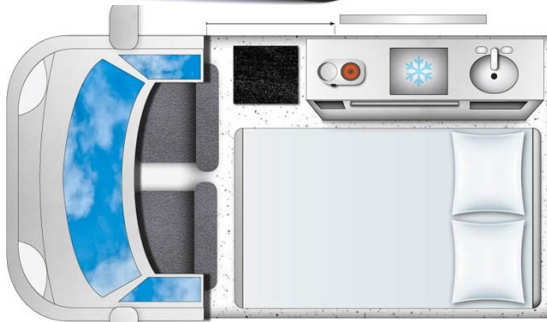

## Van Aurora Small Iceland

Modèle standard

Description	The most economical, surprisingly spacious and kitted with all the bells and whistles found in the larger models.
Characteristics	<p><b>Aurora Small</b> Sleeps: 2, Nissan NV200 or similar, Power Steering, Diesel, Manuel transmission, Tinted windows, Curtains, Webasto heating system, Radio/CD/Bluetooth, Two extra batteries in the back</p> <p><b>Optional equipment</b> : Additional drivers, Gas for Stove, Easy Start Pack! A Table and Two Chairs, Camping Chair, Inverter, Trip to Kef Airport / 12-15 years, Trip to Kef Airport / ADULT, BBQ and Gas, ESPRO Coffee Press 18OZ / 0.5L, ESPRO Coffee Press 32OZ / 1L, ESPRO Travel Coffee Press, Icelandic Map - English, German, French, Icelandic Map - Icelandic, Spanish, Mandarin, Towel, Zip Locked Bags, Bluetooth Speaker - JBL Charge 3 - Waterproof, Bluetooth Speaker - JBL GO, Guitar Acoustic, Headlamp - Black Diamond Storm, Lantern + Flashlight - BlackDiamond Voyager, Trekking Poles - Black Diamond Trail Back, Shoe Spikes / Crampons Wi-Fi, GPS Garmin Navigation, Baby Chair</p> <p><b>Complimentary equipment</b> : Linen, pillows, duvet, Cookware &amp; kitchenware, Plates, bowls and dishes</p> <p><b>Bathroom and Kitchen</b> : Refrigerator/Cooler, Sink with running water, Quality gas stove</p>

Fuel	Diesel Consumption : 4.9L/100km
Dimensions	Height : 1.9 m Lenght : 4.6 m Width : 1.8 m
Passengers	2
Reserve	Diesel : 55 L
Beds	Bed : 185 cm x 115 cm
Shower/Toilet	No
Heating/Air Conditionning	Webasto Heating