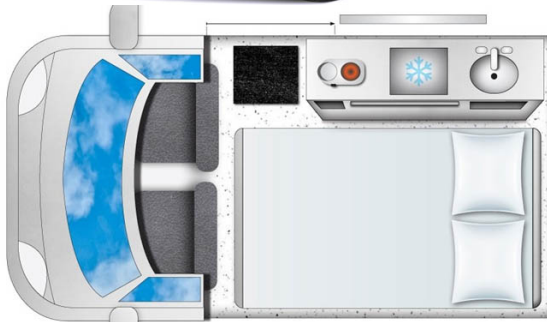

Van Aurora Small Iceland

Modèle standard

Description	The most economical, surprisingly spacious and kitted with all the bells and whistles found in the larger models.
Characteristics	<p>Aurora Small Sleeps: 2, Nissan NV200 or similar, Power Steering, Diesel, Manuel transmission, Tinted windows, Curtains, Webasto heating system, Radio/CD/Bluetooth, Two extra batteries in the back</p> <p>Optional equipment : Additional drivers, Gas for Stove, Easy Start Pack! A Table and Two Chairs, Camping Chair, Inverter, Trip to Kef Airport / 12-15 years, Trip to Kef Airport / ADULT, BBQ and Gas, ESPRO Coffee Press 18OZ / 0.5L, ESPRO Coffee Press 32OZ / 1L, ESPRO Travel Coffee Press, Icelandic Map - English, German, French, Icelandic Map - Icelandic, Spanish, Mandarin, Towel, Zip Locked Bags, Bluetooth Speaker - JBL Charge 3 - Waterproof, Bluetooth Speaker - JBL GO, Guitar Acoustic, Headlamp - Black Diamond Storm, Lantern + Flashlight - BlackDiamond Voyager, Trekking Poles - Black Diamond Trail Back, Shoe Spikes / Crampons Wi-Fi, GPS Garmin Navigation, Baby Chair</p> <p>Complimentary equipment : Linen, pillows, duvet, Cookware & kitchenware, Plates, bowls and dishes</p> <p>Bathroom and Kitchen : Refrigerator/Cooler, Sink with running water, Quality gas stove</p>

Fuel	Diesel Consumption : 4.9L/100km
Dimensions	Height : 1.9 m Lenght : 4.6 m Width : 1.8 m
Passengers	2
Reserve	Diesel : 55 L
Beds	Bed : 185 cm x 115 cm
Shower/Toilet	No
Heating/Air Conditionning	Webasto Heating