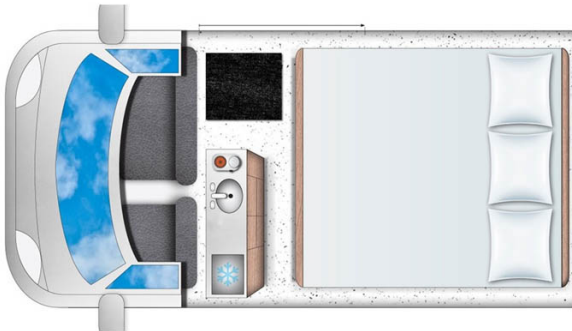

4wd Aurora Clever Iceland

Modèle standard

| | |
|-----------------|----------------------------------------------------------------------------------------------------------------------------------------------------------------------------------------------------------------------------------------------------------------------------------------------------------------------------------------------------------------------------------------------------------------------------------------------------------------------------------|
| Description | Experience Iceland in a campervan made for the journey. The Easy Clever takes you so much further with the larger tires, raised chassis, and a 4x4 drive. |
| Characteristics | <p>Aurora Clever 4X4 : Seatbelts: 3, Diesel, Power Steering, Automatic Transmission, 2 large batteries, Tinted windows, Webasto heating system, Two extra batteries in the back, USB, charging station, Radio/CD/Bluetooth, GPS Navigation</p> <p>Complimentary equipment : Linen, pillows, duvet, Cookware & kitchenware, Plates, bowls and dishes</p> <p>Kitchen & Bathroom : Refrigerator/Cooler, Sink with running water, Quality gas stove</p> |
| Dimensions | Length : 5.3 m Height : 2 m Width : 2.3 m |
| Reserve | 70L Fuel Tank |
| Beds | Bed : 190 cm X 166 cm |
| Shower/Toilet | No |