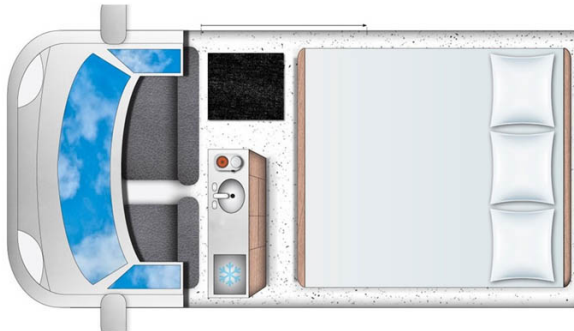

## 4wd Aurora Clever Iceland

Modèle standard

Description	Experience Iceland in a campervan made for the journey. The Easy Clever takes you so much further with the larger tires, raised chassis, and a 4x4 drive.
Characteristics	<p><b>Aurora Clever 4X4</b> : Seatbelts: 3, Diesel, Power Steering, Automatic Transmission, 2 large batteries, Tinted windows, Webasto heating system, Two extra batteries in the back, USB, charging station, Radio/CD/Bluetooth, GPS Navigation</p> <p><b>Complimentary equipment</b> : Linen, pillows, duvet, Cookware &amp; kitchenware, Plates, bowls and dishes</p> <p><b>Kitchen &amp; Bathroom</b> : Refrigerator/Cooler, Sink with running water, Quality gas stove</p>
Dimensions	Length : 5.3 m Height : 2 m Width : 2.3 m
Reserve	70L Fuel Tank
Beds	Bed : 190 cm X 166 cm
Shower/Toilet	No