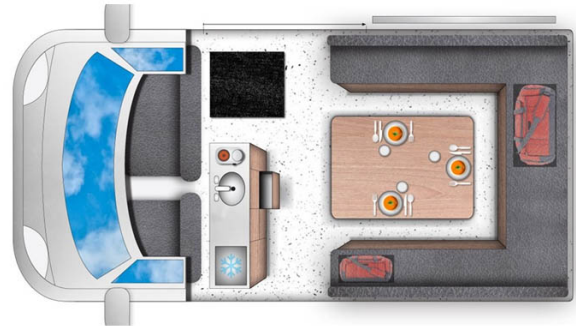

4wd Aurora Clever Iceland

Modèle standard

Description	Experience Iceland in a campervan made for the journey. The Easy Clever takes you so much further with the larger tires, raised chassis, and a 4x4 drive.
Characteristics	<p>Aurora Clever 4X4 : Seatbelts: 3, Diesel, Power Steering, Automatic Transmission, 2 large batteries, Tinted windows, Webasto heating system, Two extra batteries in the back, USB, charging station, Radio/CD/Bluetooth, GPS Navigation</p> <p>Complimentary equipment : Linen, pillows, duvet, Cookware & kitchenware, Plates, bowls and dishes</p> <p>Kitchen & Bathroom : Refrigerator/Cooler, Sink with running water, Quality gas stove</p>
Dimensions	Length : 5.3 m Height : 2 m Width : 2.3 m
Reserve	70L Fuel Tank
Beds	Bed : 190 cm X 166 cm
Shower/Toilet	No