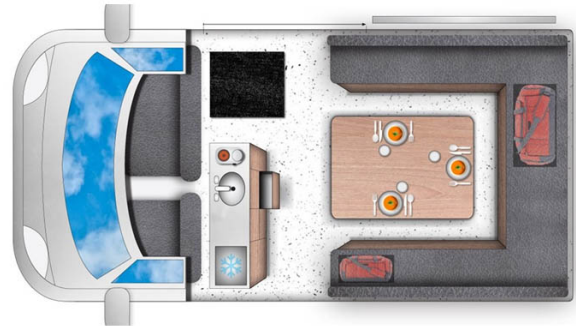

## 4wd Aurora Clever Iceland

Modèle standard

Description	Experience Iceland in a campervan made for the journey. The Easy Clever takes you so much further with the larger tires, raised chassis, and a 4x4 drive.
Characteristics	<p><b>Aurora Clever 4X4</b> : Seatbelts: 3, Diesel, Power Steering, Automatic Transmission, 2 large batteries, Tinted windows, Webasto heating system, Two extra batteries in the back, USB, charging station, Radio/CD/Bluetooth, GPS Navigation</p> <p><b>Complimentary equipment</b> : Linen, pillows, duvet, Cookware &amp; kitchenware, Plates, bowls and dishes</p> <p><b>Kitchen &amp; Bathroom</b> : Refrigerator/Cooler, Sink with running water, Quality gas stove</p>
Dimensions	Length : 5.3 m Height : 2 m Width : 2.3 m
Reserve	70L Fuel Tank
Beds	Bed : 190 cm X 166 cm
Shower/Toilet	No