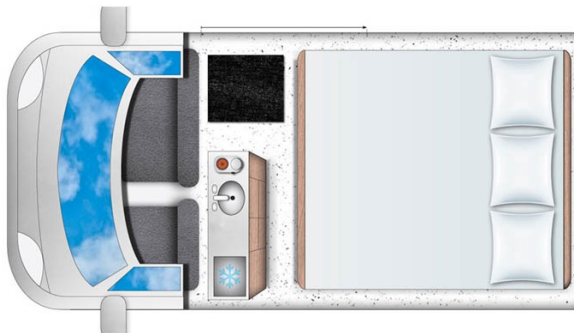

## 4wd Aurora Clever Iceland

Modèle standard

Description	Experience Iceland in a campervan made for the journey. The Easy Clever takes you so much further with the larger tires, raised chassis, and a 4x4 drive.
Characteristics	<p><b>Aurora Clever 4X4</b> : Seatbelts: 3, Diesel, Power Steering, Automatic Transmission, 2 large batteries, Tinted windows, Webasto heating system, Two extra batteries in the back, USB, charging station, Radio/CD/Bluetooth, GPS Navigation</p> <p><b>Complimentary equipment</b> : Linen, pillows, duvet, Cookware &amp; kitchenware, Plates, bowls and dishes</p> <p><b>Kitchen &amp; Bathroom</b> : Refrigerator/Cooler, Sink with running water, Quality gas stove</p>
Dimensions	Length : 5.3 m Height : 2 m Width : 2.3 m
Reserve	70L Fuel Tank
Beds	Bed : 190 cm X 166 cm
Shower/Toilet	No