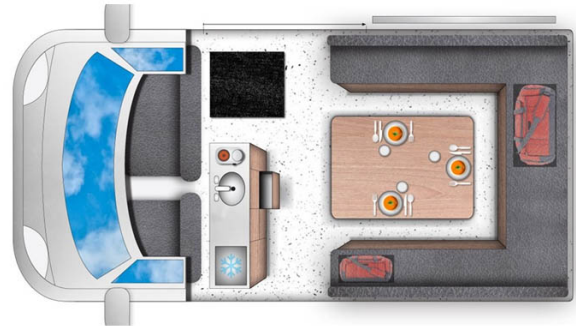

4wd Aurora Clever Iceland

Modèle standard

| | |
|-----------------|----------------------------------------------------------------------------------------------------------------------------------------------------------------------------------------------------------------------------------------------------------------------------------------------------------------------------------------------------------------------------------------------------------------------------------------------------------------------------------|
| Description | Experience Iceland in a campervan made for the journey. The Easy Clever takes you so much further with the larger tires, raised chassis, and a 4x4 drive. |
| Characteristics | <p>Aurora Clever 4X4 : Seatbelts: 3, Diesel, Power Steering, Automatic Transmission, 2 large batteries, Tinted windows, Webasto heating system, Two extra batteries in the back, USB, charging station, Radio/CD/Bluetooth, GPS Navigation</p> <p>Complimentary equipment : Linen, pillows, duvet, Cookware & kitchenware, Plates, bowls and dishes</p> <p>Kitchen & Bathroom : Refrigerator/Cooler, Sink with running water, Quality gas stove</p> |
| Dimensions | Length : 5.3 m Height : 2 m Width : 2.3 m |
| Reserve | 70L Fuel Tank |
| Beds | Bed : 190 cm X 166 cm |
| Shower/Toilet | No |