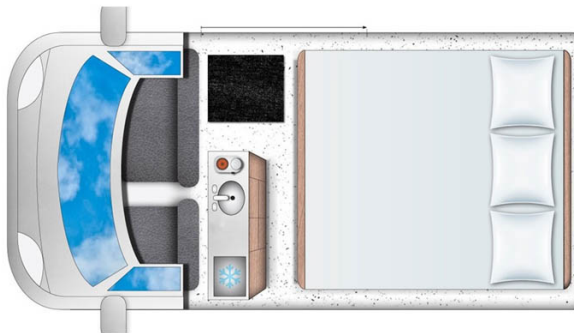

4wd Aurora Clever Iceland

Modèle standard

Description	Experience Iceland in a campervan made for the journey. The Easy Clever takes you so much further with the larger tires, raised chassis, and a 4x4 drive.
Characteristics	<p>Aurora Clever 4X4 : Seatbelts: 3, Diesel, Power Steering, Automatic Transmission, 2 large batteries, Tinted windows, Webasto heating system, Two extra batteries in the back, USB, charging station, Radio/CD/Bluetooth, GPS Navigation</p> <p>Complimentary equipment : Linen, pillows, duvet, Cookware & kitchenware, Plates, bowls and dishes</p> <p>Kitchen & Bathroom : Refrigerator/Cooler, Sink with running water, Quality gas stove</p>
Dimensions	Length : 5.3 m Height : 2 m Width : 2.3 m
Reserve	70L Fuel Tank
Beds	Bed : 190 cm X 166 cm
Shower/Toilet	No