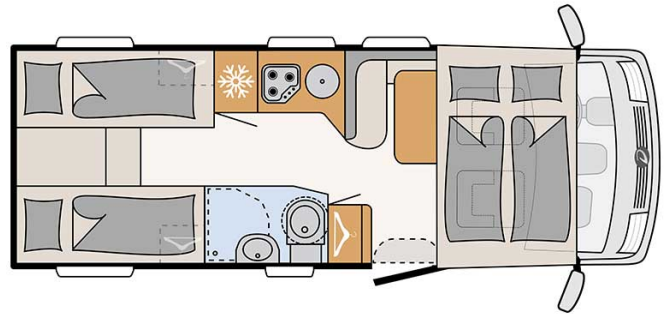

Profile San Marco Comfort Luxury Italy

Modèle standard

Description	<p>mise à jour 12/2023</p> <p>Un intégral de grande classe qui assure le confort et la visibilité optimum pour 4 personnes ! Tout est spacieux. la salle de bains, la cuisine, les coffres et les 2 lits doubles !</p> <p>Note importante – Nous vous informons que les véhicules de location représentés ne sont pas contractuels et sont uniquement montrés à titre d'exemple pour chaque catégorie de véhicules !</p>
Characteristics	<p>San Marco Comfort Luxury</p> <p>Sleeps : 4</p> <p>Engine: 2.3L I 132kW/180PS Diesel</p> <p>Manual transmission</p> <p>Power steering</p> <p>Brake booster</p> <p>Passage from the driver's cab to the living quarters</p> <p>? Virtual visit of the San Marco Comfort Luxury model here.</p>
Fuel	<p>Diesel</p> <p>Average consumption: 11 - 12 L/100 km</p>

Dimensions	Length: 7.41 m Width: 2.32 m Height: 2.90 m Interior height: 2.10 m
Passengers	4
Reserve	Clean water tank: 122 L Grey water tank: 90 L Fuel tank: 90 L Gas bottle (propane): maximum 2 x 11 kg
Beds	Double bed: 200 cm x 150 cm Rear bed: 195 cm x 150 cm
Kitchen	Refrigerator 113 L Freezer 14 L 3-burner stove
Shower/Toilet	Shower Toilets Sink Hot and cold water supply
Heating/Air Conditioning	Air conditioning in driving cab Gas heating
Energy	Propane Gas. Allows for use of the refrigerator, water heater, and heater, while not connected to an electrical hook-up. Electrical Connection 230V (Hook-up) Auxiliary Battery. Allows for use of lights while the vehicle is not hooked up. Batteries will last around 12 hours depending on use, and are recharged when driving the vehicle, or hooked up. 12V outlet. Remember to bring your adaptors for charging your personal electronics such as cameras and phones.
Complementary Equipment	Awning Bicycle rack (max. 60kg) Two 3-point child seat attachments