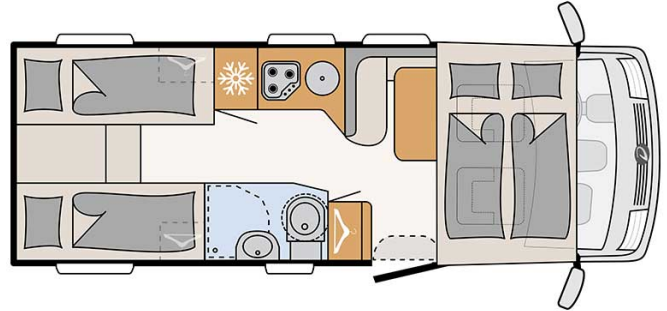

Profile San Marco Comfort Luxury Italy

Modèle standard

Description	<p>mise à jour 12/2023</p> <p>Un intégral de grande classe qui assure le confort et la visibilité optimum pour 4 personnes ! Tout est spacieux. la salle de bains, la cuisine, les coffres et les 2 lits doubles !</p> <p>Note importante – Nous vous informons que les véhicules de location représentés ne sont pas contractuels et sont uniquement montrés à titre d'exemple pour chaque catégorie de véhicules !</p>
Characteristics	<p>San Marco Comfort Luxury</p> <p>Sleeps : 4</p> <p>Engine: 2.3L I 132kW/180PS Diesel</p> <p>Manual transmission</p> <p>Power steering</p> <p>Brake booster</p> <p>Passage from the driver's cab to the living quarters</p> <p>? Virtual visit of the San Marco Comfort Luxury model here.</p>
Fuel	<p>Diesel</p> <p>Average consumption: 11 - 12 L/100 km</p>

Dimensions	Length: 7.41 m Width: 2.32 m Height: 2.90 m Interior height: 2.10 m
Passengers	4
Reserve	Clean water tank: 122 L Grey water tank: 90 L Fuel tank: 90 L Gas bottle (propane): maximum 2 x 11 kg
Beds	Double bed: 200 cm x 150 cm Rear bed: 195 cm x 150 cm
Kitchen	Refrigerator 113 L Freezer 14 L 3-burner stove
Shower/Toilet	Shower Toilets Sink Hot and cold water supply
Heating/Air Conditioning	Air conditioning in driving cab Gas heating
Energy	Propane Gas. Allows for use of the refrigerator, water heater, and heater, while not connected to an electrical hook-up. Electrical Connection 230V (Hook-up) Auxiliary Battery. Allows for use of lights while the vehicle is not hooked up. Batteries will last around 12 hours depending on use, and are recharged when driving the vehicle, or hooked up. 12V outlet. Remember to bring your adaptors for charging your personal electronics such as cameras and phones.
Complementary Equipment	Awning Bicycle rack (max. 60kg) Two 3-point child seat attachments