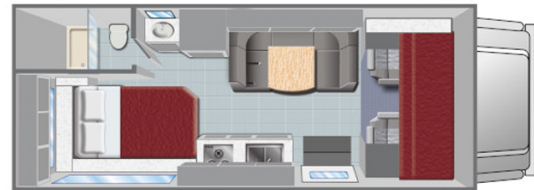

# Motorhome Ranger C22 United States

Modèle standard

Description	<p>This compact and agile, yet well equipped camper is ideal for 4 adults.</p> <p>Several models may be proposed for the Ranger C22, so the dimensions and arrangements may vary.</p>
Characteristics	<p><b>Ranger C22</b>          Sleeps : 4          Chassis : Ford          Engine gasoline fuel-injected 6 L          Automatic transmission          Power steering          ABS          Cruise control          Awning</p>
Fuel	Gasoline
Dimensions	<p>Length 6.40 to 7.00 m (21' to 23')          Interior height: 2.08 m (82')          Interior width: 2.41 m (95')</p>
Passengers	4 sleeps