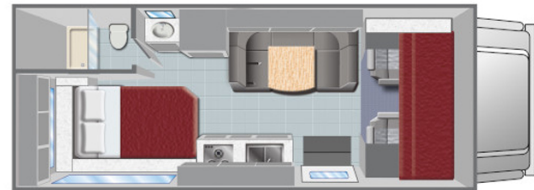

Motorhome Ranger C22 United States

Modèle standard

Description	<p>This compact and agile, yet well equipped camper is ideal for 4 adults.</p> <p>Several models may be proposed for the Ranger C22, so the dimensions and arrangements may vary.</p>
Characteristics	<p>Ranger C22 Sleeps : 4 Chassis : Ford Engine gasoline fuel-injected 6 L Automatic transmission Power steering ABS Cruise control Awning</p>
Fuel	Gasoline
Dimensions	Length 6.40 to 7.00 m (21' to 23') Interior height: 2.08 m (82') Interior width: 2.41 m (95')
Passengers	4 sleeps

Reserve	Fuel tank: 208 L (55 US gal) Fresh water tank: 151 L (40 US gal) Grey water tank: 140 L (37 US gal) Black water tank: 90 L (24 US gal) Propane tank: 53 L (14 US gal) Water heater: 22 L (6 US gal)
Beds	Rear bed: 203 x 137 cm (80" x 60") Cabover bed: 241 x 137 cm (95" x 57") (clearance: 60 cm (24")) Dinette bed: 188 x 116 cm (74" x 46")
Kitchen	Sink (hot and cold water) Stove Fridge Microwave
Shower/Toilet	Shower Toilets Hot and cold water supply
Heating/Air Conditioning	Heating and air conditioning from the driver's cabin. Air conditioning while parked by 110V electric hook-up or generator. Heating while parked by propane, but also requires hook-up to electricity or generator.
Energy	Generator: provides power while not connected to electric supply for the wall plugs, microwave, air conditioning and heating Propane: provides for the function of the refrigerator and water heater while the vehicle is not connected to a hook-up 110 V Electric hook-up Auxiliary Battery: provides power for the interior lights. The battery has an autonomy of around 12 hours and is recharged while the engine is running or connected to the electric hook-up. Please note when choosing you campsite to pick 30 or 20 amp connection. 12 V plug: remember to bring your adaptors for charging your small electronics such as phones or cameras.
Audio & Connexions	Radio/CD TV and DVD player
Complementary Equipment	Large exterior storage bay