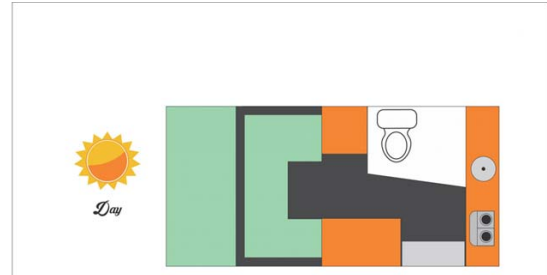

4wd Kruger Toyota NAVI Botswana

Modèle standard

<p>Description</p>	<p>Single cabin with sleeping indoors and equipped with shower and toilet, the most luxurious way to experience what Africa has to offer.</p> <p>All dimensions may change without notice.</p>
<p>Characteristics</p>	<p>Kruger Toyota Navi Sleeps: 2 (2 seatbelts) Diesel 2.4 L engine Toyota chassis Manual 5 gear transmission Power steering ABS power brakes Airbags Central locking 4x4</p>
<p>Fuel</p>	<p>Diesel Average consumption: 12L/100km (20 mpg)</p>

Dimensions	Length: 5.40 m (17'9") Width: 1.80 m (5'11") Closed roof height: 2.60 m (8'6") Opened roof height: 3.10 m (10'2") Closed roof interior height: 1.81 m (5'11") Opened roof interior height: 2.00 m (6'7")
Passengers	2 sleeps and 2 seatbelts
Reserve	Fuel Tank Capacity: 140 L (37.0 US gal) Fresh Water Tank: 60 L (15.9 US gal) Propane Bottle: 1 x 3 kg (6.6 lb)
Beds	Double bed : 190 x 168 cm (6'2" x 5'6")
Kitchen	2 cookers: 1 interior and 1 exterior Fridge 40 L (10.6 US gal) Dishes and cutlery Kettle Sink
Shower/Toilet	Exterior Shower Interior Toilet Hot and cold water
Heating/Air Conditionning	Air Conditioning and Heating from driver's cabin
Energy	Gas. Allows for certain appliances to operate while the vehicle is not connected to electricity (refrigerator, etc.) Electrical Connection 220V (Hook-up) Auxiliary Battery. Batteries will last around 12 hours depending on use, and are recharged when driving the vehicle, or hooked up the 220V connection. 12V outlet: Remember to bring your adaptors for charging your personal electronics such as cameras and phones.
Audio & Connexions	Radio AM/FM CD player
Camping Equipment	Camping chairs Camping table
Complementary Equipment	Spare wheel Dishes and cutlery Water filter Sheets, duvets and pillows Towels Camping chairs Camping table Fire extinguisher Axe Air compressor Tow rope
Optional Equipment	Braai: traditional BBQ from the South of Africa