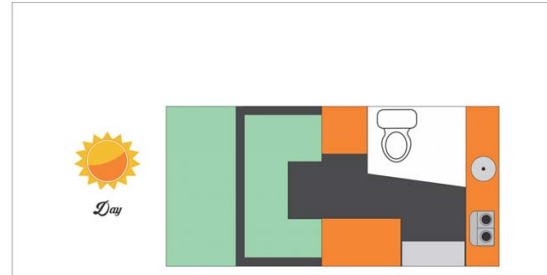

# 4wd Kruger Toyota NAVI Botswana

Modèle standard

<p>Description</p>	<p>Single cabin with sleeping indoors and equipped with shower and toilet, the most luxurious way to experience what Africa has to offer.</p> <p>All dimensions may change without notice.</p>
<p>Characteristics</p>	<p><b>Kruger Toyota Navi</b>                  Sleeps: 2 (2 seatbelts)                  Diesel 2.4 L engine                  Toyota chassis                  Manual 5 gear transmission                  Power steering                  ABS power brakes                  Airbags                  Central locking                  4x4</p>
<p>Fuel</p>	<p>Diesel                  Average consumption: 12L/100km (20 mpg)</p>