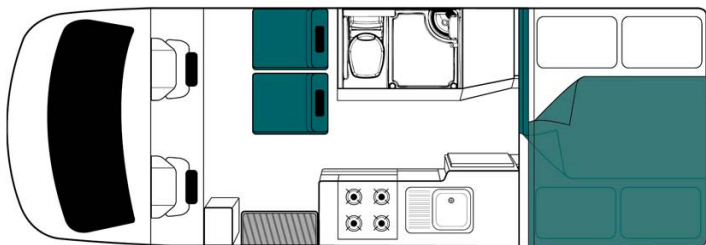

Motorhome Koala Cascade Australia

Modèle deluxe

<p>Description</p>	<p>The Koala Cascade is perfect for a family of four, or two couples travelling together. The Cascade comes complete with kitchen and bathroom facilities, and an innovative bed design. Two comfortable double beds are both located at the rear of the vehicle.</p> <p>Several models may be proposed for the Koala Cascade, so the dimensions and arrangements may vary.</p>
<p>Characteristics</p>	<p>Koala Cascade Sleeps: 4 (4 places assises) Vehicle Mercedes or Volkswagen Engine: 2.2 L Turbo diesel Automatic transmission Internal walk through access Rear vision camera Awning Model guaranteed maximum 2 years old</p>
<p>Fuel</p>	<p>Diesel</p>