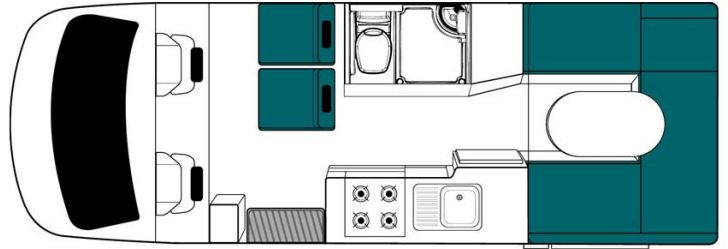

Motorhome Koala Cascade Australia

Modèle deluxe

<p>Description</p>	<p>The Koala Cascade is perfect for a family of four, or two couples travelling together. The Cascade comes complete with kitchen and bathroom facilities, and an innovative bed design. Two comfortable double beds are both located at the rear of the vehicle.</p> <p>Several models may be proposed for the Koala Cascade, so the dimensions and arrangements may vary.</p>
<p>Characteristics</p>	<p>Koala Cascade Sleeps: 4 (4 places assises) Vehicle Mercedes or Volkswagen Engine: 2.2 L Turbo diesel Automatic transmission Internal walk through access Rear vision camera Awning Model guaranteed maximum 2 years old</p>
<p>Fuel</p>	<p>Diesel</p>