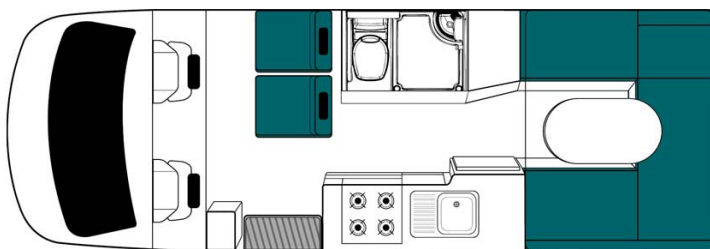

Motorhome Koala Cascade Australia

Modèle deluxe

<p>Description</p>	<p>The Koala Cascade is perfect for a family of four, or two couples travelling together. The Cascade comes complete with kitchen and bathroom facilities, and an innovative bed design. Two comfortable double beds are both located at the rear of the vehicle.</p> <p>Several models may be proposed for the Koala Cascade, so the dimensions and arrangements may vary.</p>
<p>Characteristics</p>	<p>Koala Cascade Sleeps: 4 (4 places assises) Vehicle Mercedes or Volkswagen Engine: 2.2 L Turbo diesel Automatic transmission Internal walk through access Rear vision camera Awning Model guaranteed maximum 2 years old</p>
<p>Fuel</p>	<p>Diesel</p>