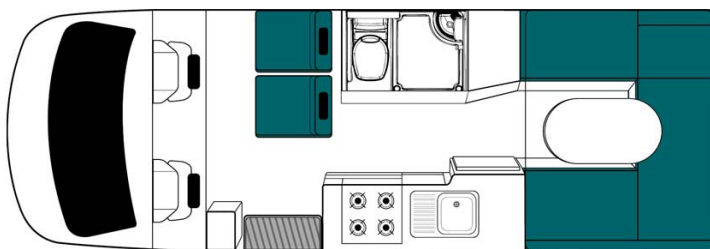

# Motorhome Koala Cascade Australia

Modèle deluxe

<p>Description</p>	<p>The Koala Cascade is perfect for a family of four, or two couples travelling together. The Cascade comes complete with kitchen and bathroom facilities, and an innovative bed design. Two comfortable double beds are both located at the rear of the vehicle.</p> <p>Several models may be proposed for the Koala Cascade, so the dimensions and arrangements may vary.</p>
<p>Characteristics</p>	<p><b>Koala Cascade</b>                  Sleeps: 4 (4 places assises)                  Vehicle Mercedes or Volkswagen                  Engine: 2.2 L Turbo diesel                  Automatic transmission                  Internal walk through access                  Rear vision camera                  Awning  <b>Model guaranteed maximum 2 years old</b></p>
<p>Fuel</p>	<p>Diesel</p>