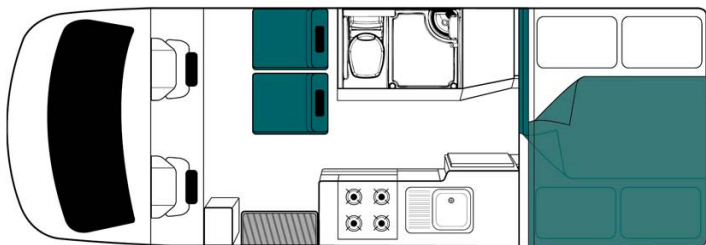

# Motorhome Koala Cascade Australia

Modèle deluxe

<p>Description</p>	<p>The Koala Cascade is perfect for a family of four, or two couples travelling together. The Cascade comes complete with kitchen and bathroom facilities, and an innovative bed design. Two comfortable double beds are both located at the rear of the vehicle.</p> <p>Several models may be proposed for the Koala Cascade, so the dimensions and arrangements may vary.</p>
<p>Characteristics</p>	<p><b>Koala Cascade</b>                  Sleeps: 4 (4 places assises)                  Vehicle Mercedes or Volkswagen                  Engine: 2.2 L Turbo diesel                  Automatic transmission                  Internal walk through access                  Rear vision camera                  Awning  <b>Model guaranteed maximum 2 years old</b></p>
<p>Fuel</p>	<p>Diesel</p>