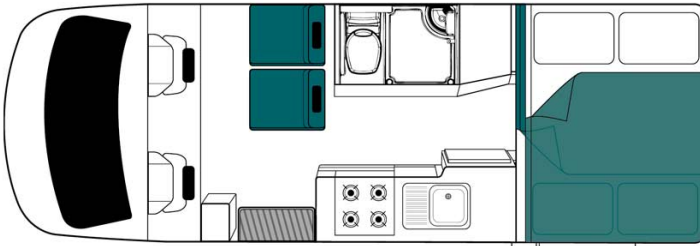

Motorhome Koala Cascade Australia

Modèle deluxe

<p>Description</p>	<p>The Koala Cascade is perfect for a family of four, or two couples travelling together. The Cascade comes complete with kitchen and bathroom facilities, and an innovative bed design. Two comfortable double beds are both located at the rear of the vehicle.</p> <p>Several models may be proposed for the Koala Cascade, so the dimensions and arrangements may vary.</p>
<p>Characteristics</p>	<p>Koala Cascade Sleeps: 4 (4 places assises) Vehicle Mercedes or Volkswagen Engine: 2.2 L Turbo diesel Automatic transmission Internal walk through access Rear vision camera Awning Model guaranteed maximum 2 years old</p>
<p>Fuel</p>	<p>Diesel</p>