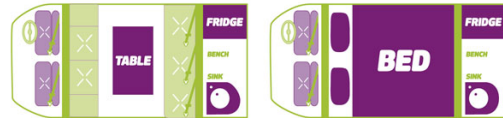

# Van Lucy Champ Australia

Modèle budget

FLOOR PLAN DAY

FLOOR PLAN NIGHT

FLOOR PLAN PENTHOUSE

Description

The Lucy Champ, fully equiped van is ideal for 4 people's road trip. The spaciousness is key element for a comfortable road trip and Lucy provides it.

In addition to that it has the pop tent on the roof.

Characteristics	<p><b>Lucy Champ</b> Sleeps: 4; Seatbelts: 4; Maximum vehicle age: 2002; Interior remodel: 2006; Toyota Estima chassis; 2.2 - 2.4 L engine; 91 unleaded gasoline; Automatic transmission; Power steering and ABS power brakes; Airbags; CD player; DVD player; 12 V auxiliary battery Propane gas</p> <p><b>Dimensions:</b> Length: 4.70 m (15'4"); Width: 1.60 m (5'3"); Height: 2.30 m (7'7"); Interior height: 1.20 m (3'11"); Fuel tank: 60 L (15.8 US gal); Fresh water tank: 10 L (2.6 US gal)</p> <p><b>Beds:</b> Double bed: 190 cm x 130 cm (6'2" x 4'3"); Loft Bed: 198 cm x 120 cm (6'6" x 3'11")</p> <p><b>Kitchen:</b> Fridge 18 L (4.7 US gal); Gas burner Crockery, cutlery and kitchen ware; Sink</p> <p><u>From April 1st 2019</u>  <b>Lucy Champ</b> Sleeps: 4; Seatbelts: 4; Maximum vehicle age: 2002 or newer; Interior remodel: 2017; Toyota Estima chassis or similar; 2.2 - 2.4 L engine; 91 unleaded gasoline; Automatic transmission; Power steering and ABS power brakes; Airbags; CD player; DVD player; 12 V auxiliary battery; Propane gas</p>
Reserve	
Complementary Equipment	<p>Central locking Window blinds Storage space under seats</p>
Optional Equipment	<p>Camping table and chairs GPS Portable heater</p>