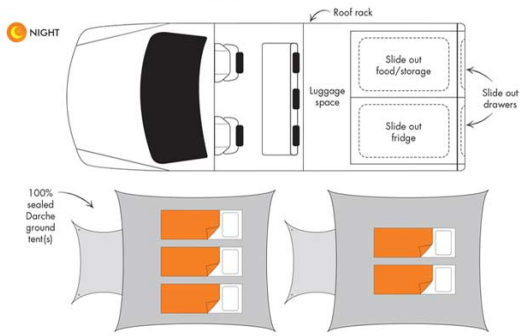

4wd Wallaby Outback 4wd Australia

Modèle standard

<p>Description</p>	<p>4 wheel drive vehicle that is equipped with the pull out draws with a fridge on the side, that allows the food preparation. Two tents, single self-inflating Darche air mattresses and sleeping bags are provided to ensure a comfortable sleep.</p> <p>Several models may be proposed for the Wallaby Outback 4WD, so the dimensions and arrangements may vary.</p>
<p>Characteristics</p>	<p>Wallaby Outback 4wd Sleeps: 5 (5 seatbelts) Engine turbo diesel Chassis Toyota Hilux Automatic transmission Awning Model guaranteed maximum 4 years old</p>
<p>Fuel</p>	<p>Diesel</p>
<p>Dimensions</p>	<p>Length: 5.33 m (17'6") Width: 1.85 m (6'1") Height: 2.20 m (7'3")</p>
<p>Passengers</p>	<p>5 sleeps and 5 seatbelts</p>

Reserve	Fuel tank capacity: 80 L (21.1 US gal) Jerry can: 20 L (5.3 US gal) 4 butane cans
Beds	Tent: 235 x 243 x 210 cm (92" x 96" x 82") Self-inflating sleeping mats : 192 x 58 x 8 cm (75" x 23" x 3") 2 tents when 5 people in the vehicle
Kitchen	Portable gas stove Fridge + freezer 40 L 4 butane cans
Shower/Toilet	without
Heating/Air Conditionning	Heating and air conditioning in the driver's cabin like in a car
Energy	Auxiliary battery 12V. Enables the functioning of the lights and fridge. This battery remains charged for 12 hours and recharges when the vehicle is driving. Cigarette lighter. Charges small electrical appliances such as mobile phones and cameras with an adaptor. Gas
Audio & Connexions	Radio AM/FM Bluetooth and USB port GPS
Camping Equipment	Camping table and chairs Outback safety kit Tents Self-inflating sleeping mats and sleeping bags
Complementary Equipment	Camping table and chairs Outback safety set Anchor point for 2 baby seats or booster seats Awning Roof rack
Optional Equipment	Baby seats/booster seats Wifi (1 GB of data) Portable fan heater