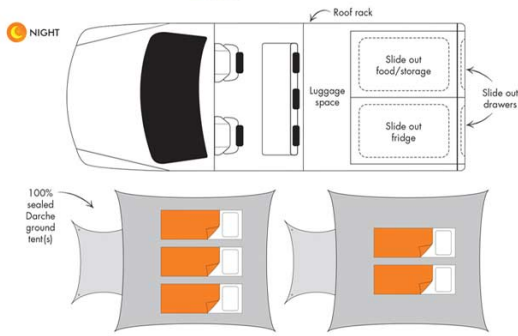

4wd Wallaby Outback 4wd Australia

Modèle standard

<p>Description</p>	<p>4 wheel drive vehicle that is equipped with the pull out draws with a fridge on the side, that allows the food preparation. Two tents, single self-inflating Darche air mattresses and sleeping bags are provided to ensure a comfortable sleep.</p> <p>Several models may be proposed for the Wallaby Outback 4WD, so the dimensions and arrangements may vary.</p>
<p>Characteristics</p>	<p>Wallaby Outback 4wd Sleeps: 5 (5 seatbelts) Engine turbo diesel Chassis Toyota Hilux Automatic transmission Awning Model guaranteed maximum 4 years old</p>
<p>Fuel</p>	<p>Diesel</p>
<p>Dimensions</p>	<p>Length: 5.33 m (17'6") Width: 1.85 m (6'1") Height: 2.20 m (7'3")</p>
<p>Passengers</p>	<p>5 sleeps and 5 seatbelts</p>

Reserve	Fuel tank capacity: 80 L (21.1 US gal) Jerry can: 20 L (5.3 US gal) 4 butane cans
Beds	Tent: 235 x 243 x 210 cm (92" x 96" x 82") Self-inflating sleeping mats : 192 x 58 x 8 cm (75" x 23" x 3") 2 tents when 5 people in the vehicle
Kitchen	Portable gas stove Fridge + freezer 40 L 4 butane cans
Shower/Toilet	without
Heating/Air Conditionning	Heating and air conditioning in the driver's cabin like in a car
Energy	Auxiliary battery 12V. Enables the functioning of the lights and fridge. This battery remains charged for 12 hours and recharges when the vehicle is driving. Cigarette lighter. Charges small electrical appliances such as mobile phones and cameras with an adaptor. Gas
Audio & Connexions	Radio AM/FM Bluetooth and USB port GPS
Camping Equipment	Camping table and chairs Outback safety kit Tents Self-inflating sleeping mats and sleeping bags
Complementary Equipment	Camping table and chairs Outback safety set Anchor point for 2 baby seats or booster seats Awning Roof rack
Optional Equipment	Baby seats/booster seats Wifi (1 GB of data) Portable fan heater