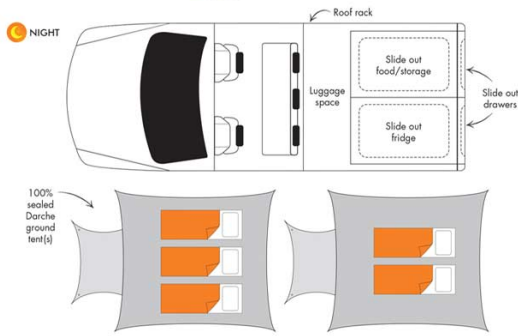

# 4wd Wallaby Outback 4wd Australia

Modèle standard

<p>Description</p>	<p>4 wheel drive vehicle that is equipped with the pull out draws with a fridge on the side, that allows the food preparation. Two tents, single self-inflating Darche air mattresses and sleeping bags are provided to ensure a comfortable sleep.</p> <p>Several models may be proposed for the Wallaby Outback 4WD, so the dimensions and arrangements may vary.</p>
<p>Characteristics</p>	<p><b>Wallaby Outback 4wd</b>                  Sleeps: 5 (5 seatbelts)                  Engine turbo diesel                  Chassis Toyota Hilux                  Automatic transmission                  Awning  <b>Model guaranteed maximum 4 years old</b></p>
<p>Fuel</p>	<p>Diesel</p>
<p>Dimensions</p>	<p>Length: 5.33 m (17'6")                  Width: 1.85 m (6'1")                  Height: 2.20 m (7'3")</p>
<p>Passengers</p>	<p>5 sleeps and 5 seatbelts</p>