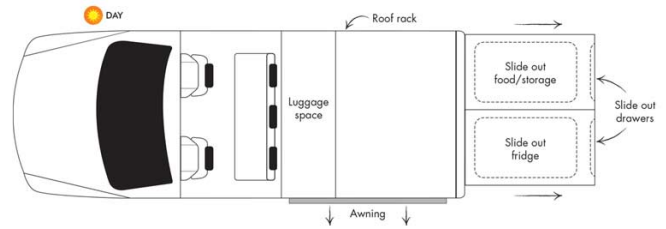

# 4wd Wallaby Outback 4wd Australia

Modèle standard

<p>Description</p>	<p>4 wheel drive vehicle that is equipped with the pull out draws with a fridge on the side, that allows the food preparation. Two tents, single self-inflating Darche air mattresses and sleeping bags are provided to ensure a comfortable sleep.</p> <p>Several models may be proposed for the Wallaby Outback 4WD, so the dimensions and arrangements may vary.</p>
<p>Characteristics</p>	<p><b>Wallaby Outback 4wd</b>                  Sleeps: 5 (5 seatbelts)                  Engine turbo diesel                  Chassis Toyota Hilux                  Automatic transmission                  Awning  <b>Model guaranteed maximum 4 years old</b></p>
<p>Fuel</p>	<p>Diesel</p>
<p>Dimensions</p>	<p>Length: 5.33 m (17'6")                  Width: 1.85 m (6'1")                  Height: 2.20 m (7'3")</p>
<p>Passengers</p>	<p>5 sleeps and 5 seatbelts</p>