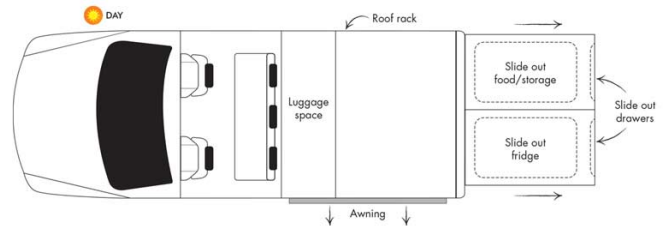

4wd Wallaby Outback 4wd Australia

Modèle standard

<p>Description</p>	<p>4 wheel drive vehicle that is equipped with the pull out draws with a fridge on the side, that allows the food preparation. Two tents, single self-inflating Darche air mattresses and sleeping bags are provided to ensure a comfortable sleep.</p> <p>Several models may be proposed for the Wallaby Outback 4WD, so the dimensions and arrangements may vary.</p>
<p>Characteristics</p>	<p>Wallaby Outback 4wd Sleeps: 5 (5 seatbelts) Engine turbo diesel Chassis Toyota Hilux Automatic transmission Awning Model guaranteed maximum 4 years old</p>
<p>Fuel</p>	<p>Diesel</p>
<p>Dimensions</p>	<p>Length: 5.33 m (17'6") Width: 1.85 m (6'1") Height: 2.20 m (7'3")</p>
<p>Passengers</p>	<p>5 sleeps and 5 seatbelts</p>

Reserve	Fuel tank capacity: 80 L (21.1 US gal) Jerry can: 20 L (5.3 US gal) 4 butane cans
Beds	Tent: 235 x 243 x 210 cm (92" x 96" x 82") Self-inflating sleeping mats : 192 x 58 x 8 cm (75" x 23" x 3") 2 tents when 5 people in the vehicle
Kitchen	Portable gas stove Fridge + freezer 40 L 4 butane cans
Shower/Toilet	without
Heating/Air Conditionning	Heating and air conditioning in the driver's cabin like in a car
Energy	Auxiliary battery 12V. Enables the functioning of the lights and fridge. This battery remains charged for 12 hours and recharges when the vehicle is driving. Cigarette lighter. Charges small electrical appliances such as mobile phones and cameras with an adaptor. Gas
Audio & Connexions	Radio AM/FM Bluetooth and USB port GPS
Camping Equipment	Camping table and chairs Outback safety kit Tents Self-inflating sleeping mats and sleeping bags
Complementary Equipment	Camping table and chairs Outback safety set Anchor point for 2 baby seats or booster seats Awning Roof rack
Optional Equipment	Baby seats/booster seats Wifi (1 GB of data) Portable fan heater