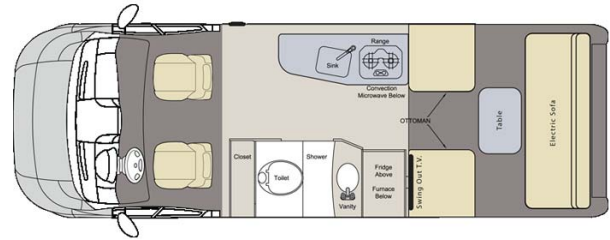

# Profile Erable B Pop Top Canada

Modèle deluxe

Description	A motorhome with great quality for the price, this model is very well equipped and can accommodate up to 2 people in total comfort. Guaranteed less than 1 year old.
Characteristics	<p><b>Erable B19-22 Gasoline :</b> Sleeps 2, Seatbelts: 2, Model: 2017 Pleasure Way Lexor TS, Chassis: Dodge Promaster, Automatic Transmission, Power Steering, 2 slide-outs, ABS &amp; Airbags</p> <p><b>Dimensions:</b> Length: 6.37 M (20'10"), Width: 2.5 M (8'3"), Height: 2.83 M (9'3"), Interior height: 1.90 M (6'2"), Fuel tank capacity: 90L (39.6gal); Fresh water tank: 109L (26.4gal), Grey-water tank: 75L (21.1gal), Black-water tank: 45L (11.8gal)</p> <p><b>Beds:</b> Double Bed: 185 cm x 193 cm (6' x 6'3), Single Beds: 2 x 66 cm x 193 cm (2 x 2'1" x 6'3")</p> <p><b>Kitchen and bathroom :</b> Refrigerator, Microwave, 2 Burner Stove, Sink , Shower, Toilet, Hot and Cold Water</p>