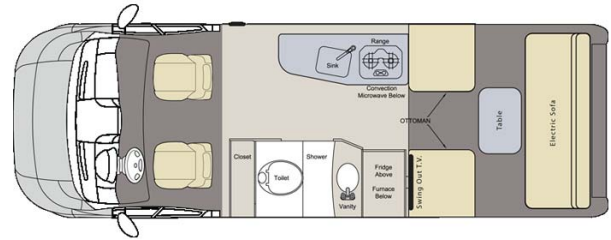

# Profile Erable B Pop Top Canada

Modèle deluxe

Description	A motorhome with great quality for the price, this model is very well equipped and can accommodate up to 2 people in total comfort. Guaranteed less than 1 year old.
Characteristics	<p><b>Erable B19-22 Gasoline :</b> Sleeps 2, Seatbelts: 2, Model: 2017 Pleasure Way Lexor TS, Chassis: Dodge Promaster, Automatic Transmission, Power Steering, 2 slide-outs, ABS &amp; Airbags</p> <p><b>Dimensions:</b> Length: 6.37 M (20'10"), Width: 2.5 M (8'3"), Height: 2.83 M (9'3"), Interior height: 1.90 M (6'2"), Fuel tank capacity: 90L (39.6gal); Fresh water tank: 109L (26.4gal), Grey-water tank: 75L (21.1gal), Black-water tank: 45L (11.8gal)</p> <p><b>Beds:</b> Double Bed: 185 cm x 193 cm (6' x 6'3), Single Beds: 2 x 66 cm x 193 cm (2 x 2'1" x 6'3")</p> <p><b>Kitchen and bathroom :</b> Refrigerator, Microwave, 2 Burner Stove, Sink , Shower, Toilet, Hot and Cold Water</p>