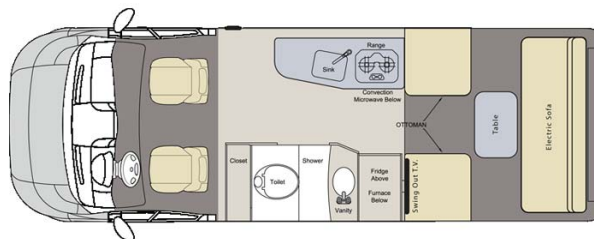

Profile Erable B Pop Top Canada

Modèle deluxe

Description	A motorhome with great quality for the price, this model is very well equipped and can accommodate up to 2 people in total comfort. Guaranteed less than 1 year old.
Characteristics	<p>Erable B19-22 Gasoline : Sleeps 2, Seatbelts: 2, Model: 2017 Pleasure Way Lexor TS, Chassis: Dodge Promaster, Automatic Transmission, Power Steering, 2 slide-outs, ABS & Airbags</p> <p>Dimensions: Length: 6.37 M (20'10"), Width: 2.5 M (8'3"), Height: 2.83 M (9'3"), Interior height: 1.90 M (6'2"), Fuel tank capacity: 90L (39.6gal); Fresh water tank: 109L (26.4gal), Grey-water tank: 75L (21.1gal), Black-water tank: 45L (11.8gal)</p> <p>Beds: Double Bed: 185 cm x 193 cm (6' x 6'3), Single Beds: 2 x 66 cm x 193 cm (2 x 2'1" x 6'3")</p> <p>Kitchen and bathroom : Refrigerator, Microwave, 2 Burner Stove, Sink , Shower, Toilet, Hot and Cold Water</p>

All floorplans, measurements and specifications are approximate, not guaranteed and subject to change at any time without prior notice.