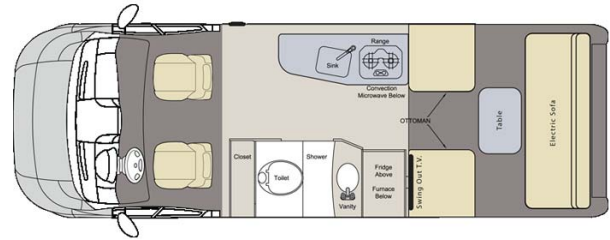

Profile Erable B Pop Top Canada

Modèle deluxe

Description	A motorhome with great quality for the price, this model is very well equipped and can accommodate up to 2 people in total comfort. Guaranteed less than 1 year old.
Characteristics	<p>Erable B19-22 Gasoline : Sleeps 2, Seatbelts: 2, Model: 2017 Pleasure Way Lexor TS, Chassis: Dodge Promaster, Automatic Transmission, Power Steering, 2 slide-outs, ABS & Airbags</p> <p>Dimensions: Length: 6.37 M (20'10"), Width: 2.5 M (8'3"), Height: 2.83 M (9'3"), Interior height: 1.90 M (6'2"), Fuel tank capacity: 90L (39.6gal); Fresh water tank: 109L (26.4gal), Grey-water tank: 75L (21.1gal), Black-water tank: 45L (11.8gal)</p> <p>Beds: Double Bed: 185 cm x 193 cm (6' x 6'3), Single Beds: 2 x 66 cm x 193 cm (2 x 2'1" x 6'3")</p> <p>Kitchen and bathroom : Refrigerator, Microwave, 2 Burner Stove, Sink , Shower, Toilet, Hot and Cold Water</p>