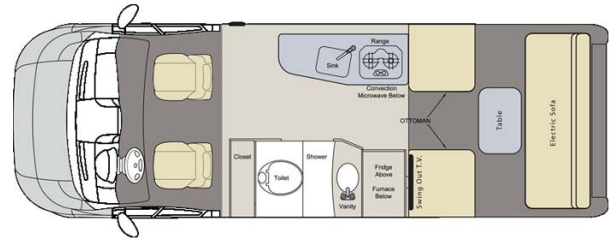

Profile Erable B Pop Top Canada

Modèle deluxe

Description	A motorhome with great quality for the price, this model is very well equipped and can accommodate up to 2 people in total comfort. Guaranteed less than 1 year old.
Characteristics	<p>Erable B19-22 Gasoline : Sleeps 2, Seatbelts: 2, Model: 2017 Pleasure Way Lexor TS, Chassis: Dodge Promaster, Automatic Transmission, Power Steering, 2 slide-outs, ABS & Airbags</p> <p>Dimensions: Length: 6.37 M (20'10"), Width: 2.5 M (8'3"), Height: 2.83 M (9'3"), Interior height: 1.90 M (6'2"), Fuel tank capacity: 90L (39.6gal); Fresh water tank: 109L (26.4gal), Grey-water tank: 75L (21.1gal), Black-water tank: 45L (11.8gal)</p> <p>Beds: Double Bed: 185 cm x 193 cm (6' x 6'3), Single Beds: 2 x 66 cm x 193 cm (2 x 2'1" x 6'3")</p> <p>Kitchen and bathroom : Refrigerator, Microwave, 2 Burner Stove, Sink , Shower, Toilet, Hot and Cold Water</p>