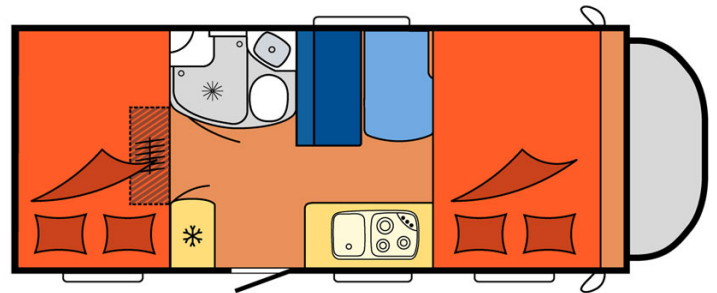

Motorhome Flamenco Large Spain

Modèle deluxe

Description	<p>This vehicle is designed to accommodate up to 5 or 6 people in great comfort. It has 3 double beds and large storage spaces.</p> <p>The plans, dimensions and layouts here are indicative and may vary without notice.</p>
Characteristics	<p>Flamenco Large Sleeps : 5 or 6 Turbo Diesel Engine Fiat/Citroen chassis Manual transmission Airbags Navigation</p> <p>? Virtual visit of the Flamenco Large model here.</p>
Fuel	<p>Diesel Average consumption: 10-12 L/100km</p>
Dimensions	<p>Length: 6.30 to 7.60 m Width: 2.30 to 2.40 m Height: 3.00 to 3.20 m</p>
Passengers	<p>5 or 6 sleeps</p>