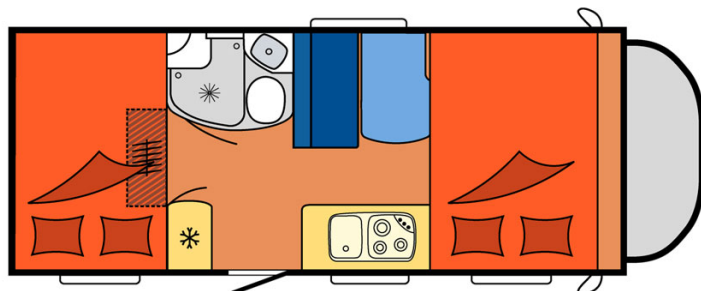

Motorhome Flamenco Large Spain

Modèle deluxe

Description	<p>This vehicle is designed to accommodate up to 5 or 6 people in great comfort. It has 3 double beds and large storage spaces.</p> <p>The plans, dimensions and layouts here are indicative and may vary without notice.</p>
Characteristics	<p>Flamenco Large Sleeps : 5 or 6 Turbo Diesel Engine Fiat/Citroen chassis Manual transmission Airbags Navigation</p> <p>? Virtual visit of the Flamenco Large model here.</p>
Fuel	<p>Diesel Average consumption: 10-12 L/100km</p>
Dimensions	<p>Length: 6.30 to 7.60 m Width: 2.30 to 2.40 m Height: 3.00 to 3.20 m</p>
Passengers	<p>5 or 6 sleeps</p>