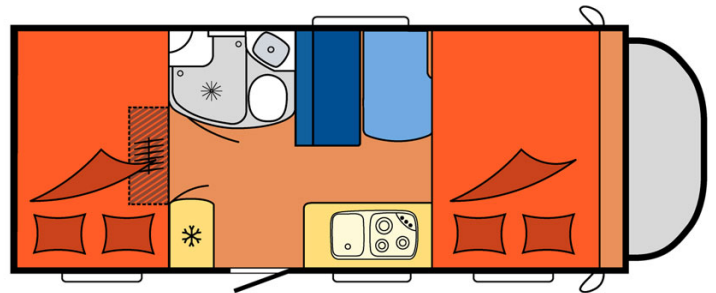

Motorhome Flamenco Large Spain

Modèle deluxe

Description	<p>This vehicle is designed to accommodate up to 5 or 6 people in great comfort. It has 3 double beds and large storage spaces.</p> <p>The plans, dimensions and layouts here are indicative and may vary without notice.</p>
Characteristics	<p>Flamenco Large Sleeps : 5 or 6 Turbo Diesel Engine Fiat/Citroen chassis Manual transmission Airbags Navigation</p> <p>? Virtual visit of the Flamenco Large model here.</p>
Fuel	<p>Diesel Average consumption: 10-12 L/100km</p>
Dimensions	<p>Length: 6.30 to 7.60 m Width: 2.30 to 2.40 m Height: 3.00 to 3.20 m</p>
Passengers	<p>5 or 6 sleeps</p>