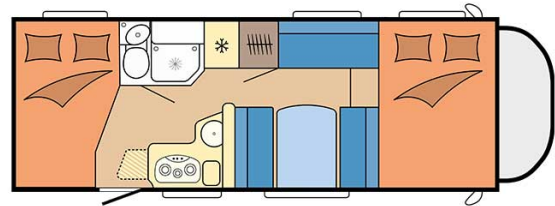

# Motorhome Forest Large Estonia

Modèle deluxe

Description	<p>updated 12/2023</p> <p>This vehicle is designed to accommodate up to 5 or 6 people in great comfort. It has 3 double beds and large storage spaces.</p> <p>The plans, dimensions and layouts here are indicative and may vary without notice.</p> <p><a href="#">VIDEO - Motorhome orientation.</a></p>
Characteristics	<p><b>Forest Large</b>                  Sleeps: 5                  Turbo Diesel Engine                  Fiat/Citroen chassis                  Manual transmission                  Airbags                  Navigation</p> <p><a href="#">? Virtual visit of the Forest Large model here.</a></p>
Fuel	<p>Diesel                  Average consumption: 10-12 L/100km</p>

Dimensions	Length: 6.30 to 7.60 m Width: 2.30 to 2.40 m Height: 3.00 to 3.20 m
Passengers	5 sleeps
Reserve	Fuel tank: 90L (23.8 US gal) Fresh water tank: 100L (26.4 US gal) Waste water tank: 96L (25.4 US gal)
Beds	Front bed: 210 cm x 150-160 cm Dinette bed: 180-210 cm x 100-130 cm Rear bed: 210-215 cm x 140 cm
Kitchen	Sink (hot and cold water) Cooker 3 stoves Fridge min. 80L Dishes and cutlery
Shower/Toilet	Shower Toilet Hot and cold water
Heating/Air Conditionning	Heating and air conditioning like in a car Heating while parked
Energy	<b>Gas.</b> Allows for use of the refrigerator, water heater, and heater, while not connected to an electrical hook-up. <b>Electrical Connection 230V (Hook-up)</b> <b>Auxiliary Battery.</b> Batteries will last around 12 hours depending on use, and are recharged when driving the vehicle, or hooked up the 230V connection. <b>12V outlet:</b> Remember to bring your adaptors for charging your personal electronics such as cameras and phones.
Audio & Connexions	Radio AM/FM Bluetooth
Complementary Equipment	Leveling blocks Fly screens Sun curtains Tire repair kit Fire extinguisher First aid kit 4 x three-point seat belts + 1 x two-point belt Electric cable Adapter Storage compartment: 66x111cm / 115x80cm / 100x80cm