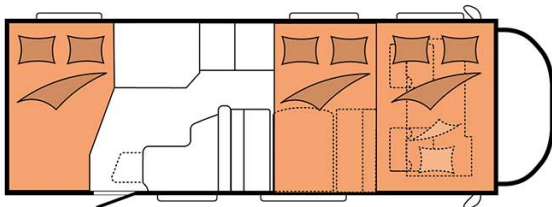

# Motorhome Forest Large Estonia

Modèle deluxe

Description	<p>updated 12/2023</p> <p>This vehicle is designed to accommodate up to 5 or 6 people in great comfort. It has 3 double beds and large storage spaces.</p> <p>The plans, dimensions and layouts here are indicative and may vary without notice.</p> <p><a href="#">VIDEO - Motorhome orientation.</a></p>
Characteristics	<p><b>Forest Large</b>                  Sleeps: 5                  Turbo Diesel Engine                  Fiat/Citroen chassis                  Manual transmission                  Airbags                  Navigation</p> <p><a href="#">? Virtual visit of the Forest Large model here.</a></p>
Fuel	<p>Diesel                  Average consumption: 10-12 L/100km</p>

Dimensions	Length: 6.30 to 7.60 m Width: 2.30 to 2.40 m Height: 3.00 to 3.20 m
Passengers	5 sleeps
Reserve	Fuel tank: 90L (23.8 US gal) Fresh water tank: 100L (26.4 US gal) Waste water tank: 96L (25.4 US gal)
Beds	Front bed: 210 cm x 150-160 cm Dinette bed: 180-210 cm x 100-130 cm Rear bed: 210-215 cm x 140 cm
Kitchen	Sink (hot and cold water) Cooker 3 stoves Fridge min. 80L Dishes and cutlery
Shower/Toilet	Shower Toilet Hot and cold water
Heating/Air Conditionning	Heating and air conditioning like in a car Heating while parked
Energy	<b>Gas.</b> Allows for use of the refrigerator, water heater, and heater, while not connected to an electrical hook-up. <b>Electrical Connection 230V (Hook-up)</b> <b>Auxiliary Battery.</b> Batteries will last around 12 hours depending on use, and are recharged when driving the vehicle, or hooked up the 230V connection. <b>12V outlet:</b> Remember to bring your adaptors for charging your personal electronics such as cameras and phones.
Audio & Connexions	Radio AM/FM Bluetooth
Complementary Equipment	Leveling blocks Fly screens Sun curtains Tire repair kit Fire extinguisher First aid kit 4 x three-point seat belts + 1 x two-point belt Electric cable Adapter Storage compartment: 66x111cm / 115x80cm / 100x80cm