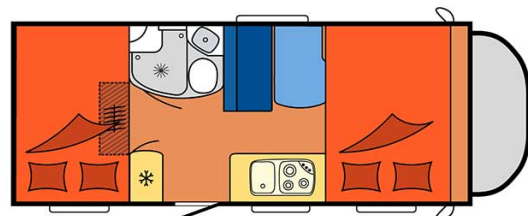

# Motorhome Forest Large Estonia

Modèle deluxe

Description	<p>updated 12/2023</p> <p>This vehicle is designed to accommodate up to 5 or 6 people in great comfort. It has 3 double beds and large storage spaces.</p> <p>The plans, dimensions and layouts here are indicative and may vary without notice.</p> <p><a href="#">VIDEO - Motorhome orientation.</a></p>
Characteristics	<p><b>Forest Large</b>                  Sleeps: 5                  Turbo Diesel Engine                  Fiat/Citroen chassis                  Manual transmission                  Airbags                  Navigation</p> <p><a href="#">? Virtual visit of the Forest Large model here.</a></p>
Fuel	<p>Diesel                  Average consumption: 10-12 L/100km</p>

Dimensions	Length: 6.30 to 7.60 m Width: 2.30 to 2.40 m Height: 3.00 to 3.20 m
Passengers	5 sleeps
Reserve	Fuel tank: 90L (23.8 US gal) Fresh water tank: 100L (26.4 US gal) Waste water tank: 96L (25.4 US gal)
Beds	Front bed: 210 cm x 150-160 cm Dinette bed: 180-210 cm x 100-130 cm Rear bed: 210-215 cm x 140 cm
Kitchen	Sink (hot and cold water) Cooker 3 stoves Fridge min. 80L Dishes and cutlery
Shower/Toilet	Shower Toilet Hot and cold water
Heating/Air Conditionning	Heating and air conditioning like in a car Heating while parked
Energy	<b>Gas.</b> Allows for use of the refrigerator, water heater, and heater, while not connected to an electrical hook-up. <b>Electrical Connection 230V (Hook-up)</b> <b>Auxiliary Battery.</b> Batteries will last around 12 hours depending on use, and are recharged when driving the vehicle, or hooked up the 230V connection. <b>12V outlet:</b> Remember to bring your adaptors for charging your personal electronics such as cameras and phones.
Audio & Connexions	Radio AM/FM Bluetooth
Complementary Equipment	Leveling blocks Fly screens Sun curtains Tire repair kit Fire extinguisher First aid kit 4 x three-point seat belts + 1 x two-point belt Electric cable Adapter Storage compartment: 66x111cm / 115x80cm / 100x80cm