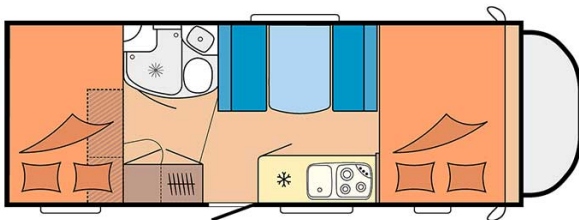

# Motorhome Forest Large Estonia

Modèle deluxe

Description	<p>updated 12/2023</p> <p>This vehicle is designed to accommodate up to 5 or 6 people in great comfort. It has 3 double beds and large storage spaces.</p> <p>The plans, dimensions and layouts here are indicative and may vary without notice.</p> <p><a href="#">VIDEO - Motorhome orientation.</a></p>
Characteristics	<p><b>Forest Large</b>                  Sleeps: 5                  Turbo Diesel Engine                  Fiat/Citroen chassis                  Manual transmission                  Airbags                  Navigation</p> <p><a href="#">? Virtual visit of the Forest Large model here.</a></p>
Fuel	<p>Diesel                  Average consumption: 10-12 L/100km</p>

Dimensions	Length: 6.30 to 7.60 m Width: 2.30 to 2.40 m Height: 3.00 to 3.20 m
Passengers	5 sleeps
Reserve	Fuel tank: 90L (23.8 US gal) Fresh water tank: 100L (26.4 US gal) Waste water tank: 96L (25.4 US gal)
Beds	Front bed: 210 cm x 150-160 cm Dinette bed: 180-210 cm x 100-130 cm Rear bed: 210-215 cm x 140 cm
Kitchen	Sink (hot and cold water) Cooker 3 stoves Fridge min. 80L Dishes and cutlery
Shower/Toilet	Shower Toilet Hot and cold water
Heating/Air Conditionning	Heating and air conditioning like in a car Heating while parked
Energy	<b>Gas.</b> Allows for use of the refrigerator, water heater, and heater, while not connected to an electrical hook-up. <b>Electrical Connection 230V (Hook-up)</b> <b>Auxiliary Battery.</b> Batteries will last around 12 hours depending on use, and are recharged when driving the vehicle, or hooked up the 230V connection. <b>12V outlet:</b> Remember to bring your adaptors for charging your personal electronics such as cameras and phones.
Audio & Connexions	Radio AM/FM Bluetooth
Complementary Equipment	Leveling blocks Fly screens Sun curtains Tire repair kit Fire extinguisher First aid kit 4 x three-point seat belts + 1 x two-point belt Electric cable Adapter Storage compartment: 66x111cm / 115x80cm / 100x80cm