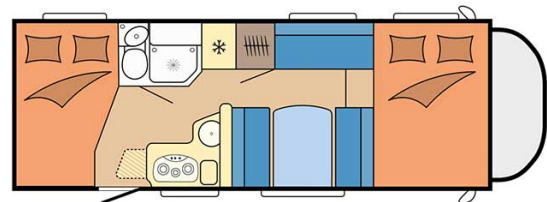

# Motorhome Forest Large Estonia

Modèle deluxe

Description	<p>updated 12/2023</p> <p>This vehicle is designed to accommodate up to 5 or 6 people in great comfort. It has 3 double beds and large storage spaces.</p> <p>The plans, dimensions and layouts here are indicative and may vary without notice.</p> <p><a href="#">VIDEO - Motorhome orientation.</a></p>
Characteristics	<p><b>Forest Large</b>                  Sleeps: 5                  Turbo Diesel Engine                  Fiat/Citroen chassis                  Manual transmission                  Airbags                  Navigation</p> <p><a href="#">? Virtual visit of the Forest Large model here.</a></p>
Fuel	<p>Diesel                  Average consumption: 10-12 L/100km</p>

Dimensions	Length: 6.30 to 7.60 m Width: 2.30 to 2.40 m Height: 3.00 to 3.20 m
Passengers	5 sleeps
Reserve	Fuel tank: 90L (23.8 US gal) Fresh water tank: 100L (26.4 US gal) Waste water tank: 96L (25.4 US gal)
Beds	Front bed: 210 cm x 150-160 cm Dinette bed: 180-210 cm x 100-130 cm Rear bed: 210-215 cm x 140 cm
Kitchen	Sink (hot and cold water) Cooker 3 stoves Fridge min. 80L Dishes and cutlery
Shower/Toilet	Shower Toilet Hot and cold water
Heating/Air Conditionning	Heating and air conditioning like in a car Heating while parked
Energy	<b>Gas.</b> Allows for use of the refrigerator, water heater, and heater, while not connected to an electrical hook-up. <b>Electrical Connection 230V (Hook-up)</b> <b>Auxiliary Battery.</b> Batteries will last around 12 hours depending on use, and are recharged when driving the vehicle, or hooked up the 230V connection. <b>12V outlet:</b> Remember to bring your adaptors for charging your personal electronics such as cameras and phones.
Audio & Connexions	Radio AM/FM Bluetooth
Complementary Equipment	Leveling blocks Fly screens Sun curtains Tire repair kit Fire extinguisher First aid kit 4 x three-point seat belts + 1 x two-point belt Electric cable Adapter Storage compartment: 66x111cm / 115x80cm / 100x80cm