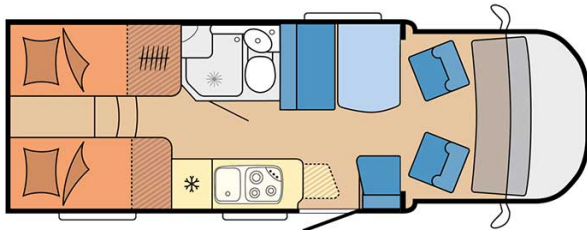

# Profile Lakka Small Finland

Modèle deluxe

Description	<p>updated 12/2023</p> <p>This motorhome is perfect for adventurous couples as it is compact and comfortable and can travel small, country roads, as well as city areas.</p> <p>The plans, dimensions and layouts here are indicative and may vary without notice.</p> <p><a href="#">VIDEO - Motorhome orientation.</a></p>
Characteristics	<p><b>Lakka Small</b>                  Sleeps : 2                  Turbo Diesel Engine                  Fiat/Citroen/Ford chassis                  Manual or automatic transmission                  Airbags                  Navigation</p> <p><a href="#">? Virtual visit of the Lakka Small model here.</a></p>
Fuel	<p>Diesel                  Average consumption: 10-12 L/100km</p>

Dimensions	Length: 5.90 to 7.60 m Width: 2.30 to 2.40 m Height: 2.50 to 3.20 m
Passengers	2 sleeps
Reserve	Fuel tank: 90L (23.8 US gal) Fresh water tank: 100L (26.4 US gal) Waste water tank: 96L (25.4 US gal)
Beds	Double rear bed: 190-200 x 110-140 cm (75"-79" x 43"-55") or two single beds: 2 x 90 x 200 cm
Kitchen	Sink (hot and cold water) Cooker 3 stoves Fridge min. 80L Dishes and cutlery
Shower/Toilet	Shower Toilet Hot and cold water
Heating/Air Conditioning	Heating and air conditioning like in a car Heating while parked
Energy	<b>Gas.</b> Allows for use of the refrigerator, water heater, and heater, while not connected to an electrical hook-up. <b>Electrical Connection 230V (Hook-up)</b> <b>Auxiliary Battery.</b> Batteries will last around 12 hours depending on use, and are recharged when driving the vehicle, or hooked up the 230V connection. <b>12V outlet:</b> Remember to bring your adaptors for charging your personal electronics such as cameras and phones.
Audio & Connexions	Radio AM/FM Bluetooth
Complementary Equipment	First aid kit Leveling blocks Fly screens Sun curtains Fire extinguisher Tyre repair kit Cleaning set Storage compartment: 80 x 40 cm Awning