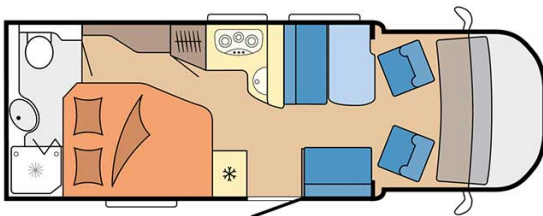

# Profile Lakka Small Finland

Modèle deluxe

Description	<p>updated 12/2023</p> <p>This motorhome is perfect for adventurous couples as it is compact and comfortable and can travel small, country roads, as well as city areas.</p> <p>The plans, dimensions and layouts here are indicative and may vary without notice.</p> <p><a href="#">VIDEO - Motorhome orientation.</a></p>
Characteristics	<p><b>Lakka Small</b>                  Sleeps : 2                  Turbo Diesel Engine                  Fiat/Citroen/Ford chassis                  Manual or automatic transmission                  Airbags                  Navigation</p> <p><a href="#">? Virtual visit of the Lakka Small model here.</a></p>
Fuel	<p>Diesel                  Average consumption: 10-12 L/100km</p>

Dimensions	Length: 5.90 to 7.60 m Width: 2.30 to 2.40 m Height: 2.50 to 3.20 m
Passengers	2 sleeps
Reserve	Fuel tank: 90L (23.8 US gal) Fresh water tank: 100L (26.4 US gal) Waste water tank: 96L (25.4 US gal)
Beds	Double rear bed: 190-200 x 110-140 cm (75"-79" x 43"-55") or two single beds: 2 x 90 x 200 cm
Kitchen	Sink (hot and cold water) Cooker 3 stoves Fridge min. 80L Dishes and cutlery
Shower/Toilet	Shower Toilet Hot and cold water
Heating/Air Conditioning	Heating and air conditioning like in a car Heating while parked
Energy	<b>Gas.</b> Allows for use of the refrigerator, water heater, and heater, while not connected to an electrical hook-up. <b>Electrical Connection 230V (Hook-up)</b> <b>Auxiliary Battery.</b> Batteries will last around 12 hours depending on use, and are recharged when driving the vehicle, or hooked up the 230V connection. <b>12V outlet:</b> Remember to bring your adaptors for charging your personal electronics such as cameras and phones.
Audio & Connexions	Radio AM/FM Bluetooth
Complementary Equipment	First aid kit Leveling blocks Fly screens Sun curtains Fire extinguisher Tyre repair kit Cleaning set Storage compartment: 80 x 40 cm Awning