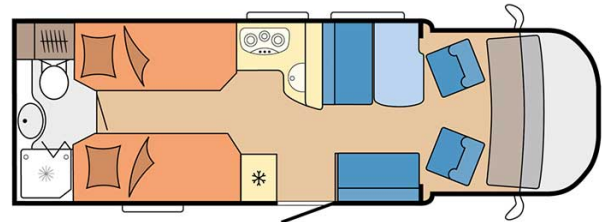

# Profile Lakka Small Finland

Modèle deluxe

Description	<p>updated 12/2023</p> <p>This motorhome is perfect for adventurous couples as it is compact and comfortable and can travel small, country roads, as well as city areas.</p> <p>The plans, dimensions and layouts here are indicative and may vary without notice.</p> <p><a href="#">VIDEO - Motorhome orientation.</a></p>
Characteristics	<p><b>Lakka Small</b>                  Sleeps : 2                  Turbo Diesel Engine                  Fiat/Citroen/Ford chassis                  Manual or automatic transmission                  Airbags                  Navigation</p> <p><a href="#">? Virtual visit of the Lakka Small model here.</a></p>
Fuel	<p>Diesel                  Average consumption: 10-12 L/100km</p>

Dimensions	Length: 5.90 to 7.60 m Width: 2.30 to 2.40 m Height: 2.50 to 3.20 m
Passengers	2 sleeps
Reserve	Fuel tank: 90L (23.8 US gal) Fresh water tank: 100L (26.4 US gal) Waste water tank: 96L (25.4 US gal)
Beds	Double rear bed: 190-200 x 110-140 cm (75"-79" x 43"-55") or two single beds: 2 x 90 x 200 cm
Kitchen	Sink (hot and cold water) Cooker 3 stoves Fridge min. 80L Dishes and cutlery
Shower/Toilet	Shower Toilet Hot and cold water
Heating/Air Conditioning	Heating and air conditioning like in a car Heating while parked
Energy	<b>Gas.</b> Allows for use of the refrigerator, water heater, and heater, while not connected to an electrical hook-up. <b>Electrical Connection 230V (Hook-up)</b> <b>Auxiliary Battery.</b> Batteries will last around 12 hours depending on use, and are recharged when driving the vehicle, or hooked up the 230V connection. <b>12V outlet:</b> Remember to bring your adaptors for charging your personal electronics such as cameras and phones.
Audio & Connexions	Radio AM/FM Bluetooth
Complementary Equipment	First aid kit Leveling blocks Fly screens Sun curtains Fire extinguisher Tyre repair kit Cleaning set Storage compartment: 80 x 40 cm Awning