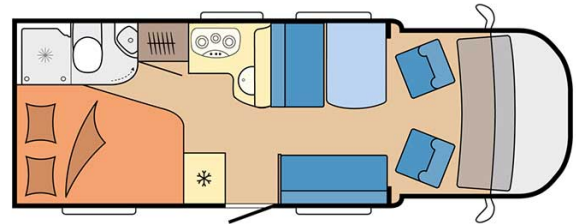

# Profile Lakka Small Finland

Modèle deluxe

Description	<p>updated 12/2023</p> <p>This motorhome is perfect for adventurous couples as it is compact and comfortable and can travel small, country roads, as well as city areas.</p> <p>The plans, dimensions and layouts here are indicative and may vary without notice.</p> <p><a href="#">VIDEO - Motorhome orientation.</a></p>
Characteristics	<p><b>Lakka Small</b>                  Sleeps : 2                  Turbo Diesel Engine                  Fiat/Citroen/Ford chassis                  Manual or automatic transmission                  Airbags                  Navigation</p> <p><a href="#">? Virtual visit of the Lakka Small model here.</a></p>
Fuel	<p>Diesel                  Average consumption: 10-12 L/100km</p>

Dimensions	Length: 5.90 to 7.60 m Width: 2.30 to 2.40 m Height: 2.50 to 3.20 m
Passengers	2 sleeps
Reserve	Fuel tank: 90L (23.8 US gal) Fresh water tank: 100L (26.4 US gal) Waste water tank: 96L (25.4 US gal)
Beds	Double rear bed: 190-200 x 110-140 cm (75"-79" x 43"-55") or two single beds: 2 x 90 x 200 cm
Kitchen	Sink (hot and cold water) Cooker 3 stoves Fridge min. 80L Dishes and cutlery
Shower/Toilet	Shower Toilet Hot and cold water
Heating/Air Conditioning	Heating and air conditioning like in a car Heating while parked
Energy	<b>Gas.</b> Allows for use of the refrigerator, water heater, and heater, while not connected to an electrical hook-up. <b>Electrical Connection 230V (Hook-up)</b> <b>Auxiliary Battery.</b> Batteries will last around 12 hours depending on use, and are recharged when driving the vehicle, or hooked up the 230V connection. <b>12V outlet:</b> Remember to bring your adaptors for charging your personal electronics such as cameras and phones.
Audio & Connexions	Radio AM/FM Bluetooth
Complementary Equipment	First aid kit Leveling blocks Fly screens Sun curtains Fire extinguisher Tyre repair kit Cleaning set Storage compartment: 80 x 40 cm Awning