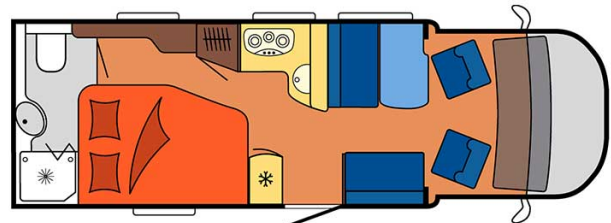

# Profile Lakka Small Finland

Modèle deluxe

Description	<p>updated 12/2023</p> <p>This motorhome is perfect for adventurous couples as it is compact and comfortable and can travel small, country roads, as well as city areas.</p> <p>The plans, dimensions and layouts here are indicative and may vary without notice.</p> <p><a href="#">VIDEO - Motorhome orientation.</a></p>
Characteristics	<p><b>Lakka Small</b>                  Sleeps : 2                  Turbo Diesel Engine                  Fiat/Citroen/Ford chassis                  Manual or automatic transmission                  Airbags                  Navigation</p> <p><a href="#">? Virtual visit of the Lakka Small model here.</a></p>
Fuel	<p>Diesel                  Average consumption: 10-12 L/100km</p>

Dimensions	Length: 5.90 to 7.60 m Width: 2.30 to 2.40 m Height: 2.50 to 3.20 m
Passengers	2 sleeps
Reserve	Fuel tank: 90L (23.8 US gal) Fresh water tank: 100L (26.4 US gal) Waste water tank: 96L (25.4 US gal)
Beds	Double rear bed: 190-200 x 110-140 cm (75"-79" x 43"-55") or two single beds: 2 x 90 x 200 cm
Kitchen	Sink (hot and cold water) Cooker 3 stoves Fridge min. 80L Dishes and cutlery
Shower/Toilet	Shower Toilet Hot and cold water
Heating/Air Conditioning	Heating and air conditioning like in a car Heating while parked
Energy	<b>Gas.</b> Allows for use of the refrigerator, water heater, and heater, while not connected to an electrical hook-up. <b>Electrical Connection 230V (Hook-up)</b> <b>Auxiliary Battery.</b> Batteries will last around 12 hours depending on use, and are recharged when driving the vehicle, or hooked up the 230V connection. <b>12V outlet:</b> Remember to bring your adaptors for charging your personal electronics such as cameras and phones.
Audio & Connexions	Radio AM/FM Bluetooth
Complementary Equipment	First aid kit Leveling blocks Fly screens Sun curtains Fire extinguisher Tyre repair kit Cleaning set Storage compartment: 80 x 40 cm Awning