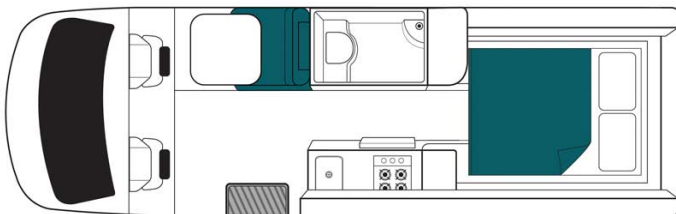

Profile Maori Ultima New Zealand

Modèle deluxe

Description	<p>Various sleeping configurations, rear U-shaped design, exterior slide-out barbecue, TV + DVD, automatic transmission, and large storage space in this certified "Self-Contained" vehicle.</p> <p>Several models may be proposed for the Maori Ultima, so the dimensions and arrangements may vary.</p>
Characteristics	<p>Maori Ultima Sleeps: 2 (2 seatbelts) Vehicle certified "Self Contained" Vehicle Mercedes or Volkswagen Engine: 2.2 L Turbo diesel Automatic transmission Internal walk through access Rear vision camera Model guaranteed maximum 2.5 years old</p>
Fuel	Diesel
Dimensions	Length: 7.00 m (23') Width: 2.04 m (6'9") Height: 2.80 m (9'3") Interior height: 1.90 m (6'2")