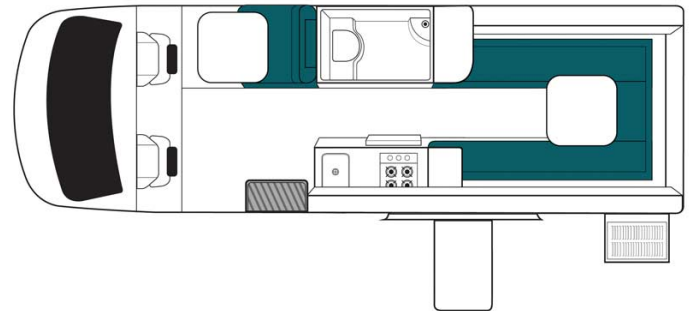

Profile Maori Ultima New Zealand

Modèle deluxe

Description	<p>Various sleeping configurations, rear U-shaped design, exterior slide-out barbecue, TV + DVD, automatic transmission, and large storage space in this certified "Self-Contained" vehicle.</p> <p>Several models may be proposed for the Maori Ultima, so the dimensions and arrangements may vary.</p>
Characteristics	<p>Maori Ultima Sleeps: 2 (2 seatbelts) Vehicle certified "Self Contained" Vehicle Mercedes or Volkswagen Engine: 2.2 L Turbo diesel Automatic transmission Internal walk through access Rear vision camera Model guaranteed maximum 2.5 years old</p>
Fuel	Diesel
Dimensions	Length: 7.00 m (23') Width: 2.04 m (6'9") Height: 2.80 m (9'3") Interior height: 1.90 m (6'2")