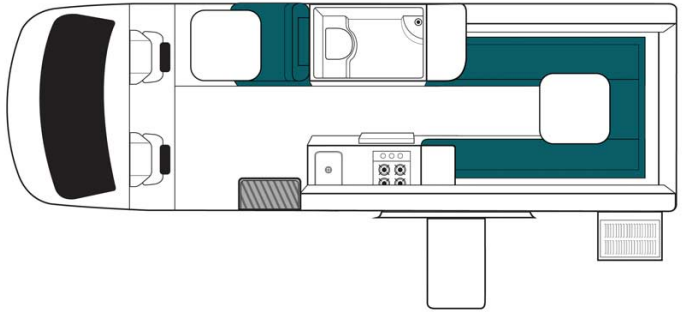

Profile Maori Ultima New Zealand

Modèle deluxe

Description	<p>Various sleeping configurations, rear U-shaped design, exterior slide-out barbecue, TV + DVD, automatic transmission, and large storage space in this certified "Self-Contained" vehicle.</p> <p>Several models may be proposed for the Maori Ultima, so the dimensions and arrangements may vary.</p>
Characteristics	<p>Maori Ultima Sleeps: 2 (2 seatbelts) Vehicle certified "Self Contained" Vehicle Mercedes or Volkswagen Engine: 2.2 L Turbo diesel Automatic transmission Internal walk through access Rear vision camera Model guaranteed maximum 2.5 years old</p>
Fuel	Diesel
Dimensions	Length: 7.00 m (23') Width: 2.04 m (6'9") Height: 2.80 m (9'3") Interior height: 1.90 m (6'2")