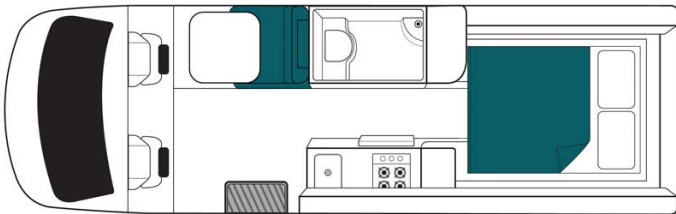

Profile Maori Ultima New Zealand

Modèle deluxe

Description	<p>Various sleeping configurations, rear U-shaped design, exterior slide-out barbecue, TV + DVD, automatic transmission, and large storage space in this certified "Self-Contained" vehicle.</p> <p>Several models may be proposed for the Maori Ultima, so the dimensions and arrangements may vary.</p>
Characteristics	<p>Maori Ultima Sleeps: 2 (2 seatbelts) Vehicle certified "Self Contained" Vehicle Mercedes or Volkswagen Engine: 2.2 L Turbo diesel Automatic transmission Internal walk through access Rear vision camera Model guaranteed maximum 2.5 years old</p>
Fuel	Diesel
Dimensions	Length: 7.00 m (23') Width: 2.04 m (6'9") Height: 2.80 m (9'3") Interior height: 1.90 m (6'2")