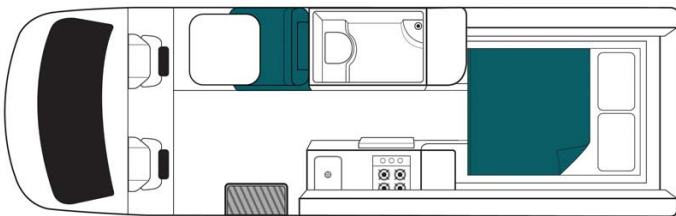

Profile Maori Ultima New Zealand

Modèle deluxe

Description	<p>Various sleeping configurations, rear U-shaped design, exterior slide-out barbecue, TV + DVD, automatic transmission, and large storage space in this certified "Self-Contained" vehicle.</p> <p>Several models may be proposed for the Maori Ultima, so the dimensions and arrangements may vary.</p>
Characteristics	<p>Maori Ultima Sleeps: 2 (2 seatbelts) Vehicle certified "Self Contained" Vehicle Mercedes or Volkswagen Engine: 2.2 L Turbo diesel Automatic transmission Internal walk through access Rear vision camera Model guaranteed maximum 2.5 years old</p>
Fuel	Diesel
Dimensions	Length: 7.00 m (23') Width: 2.04 m (6'9") Height: 2.80 m (9'3") Interior height: 1.90 m (6'2")