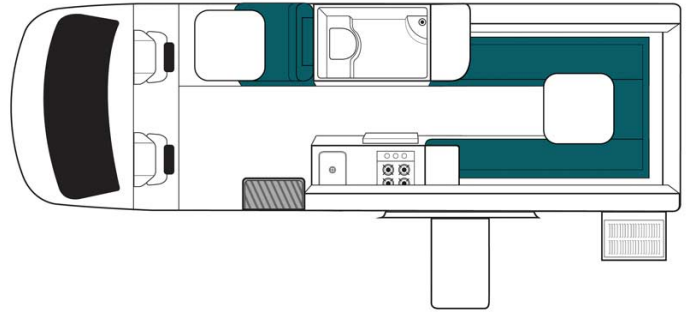

Profile Maori Ultima New Zealand

Modèle deluxe

Description	<p>Various sleeping configurations, rear U-shaped design, exterior slide-out barbecue, TV + DVD, automatic transmission, and large storage space in this certified "Self-Contained" vehicle.</p> <p>Several models may be proposed for the Maori Ultima, so the dimensions and arrangements may vary.</p>
Characteristics	<p>Maori Ultima Sleeps: 2 (2 seatbelts) Vehicle certified "Self Contained" Vehicle Mercedes or Volkswagen Engine: 2.2 L Turbo diesel Automatic transmission Internal walk through access Rear vision camera Model guaranteed maximum 2.5 years old</p>
Fuel	Diesel
Dimensions	Length: 7.00 m (23') Width: 2.04 m (6'9") Height: 2.80 m (9'3") Interior height: 1.90 m (6'2")