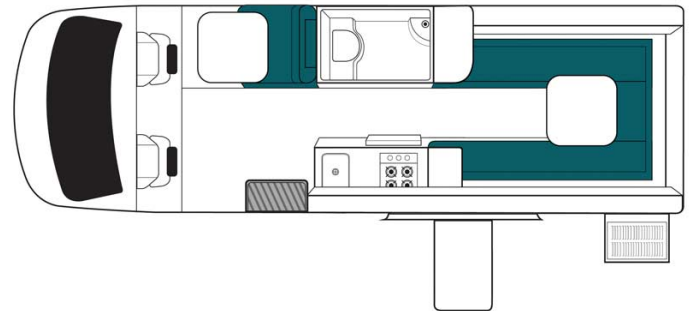

Profile Koala Ultima Australia

Modèle deluxe

Description	Various sleeping configurations, rear U-shaped design, exterior slide-out barbecue, TV + DVD, automatic transmission, and large storage space in this vehicle. Several models may be proposed for the Koala Ultima, so the dimensions and arrangements may vary.
Characteristics	Koala Ultima Sleeps: 2 (2 seatbelts) Vehicle Mercedes or Volkswagen Engine: 2.2 L Turbo diesel Automatic transmission Internal walk through access Rear vision camera Model guaranteed maximum 2 years old
Fuel	Diesel