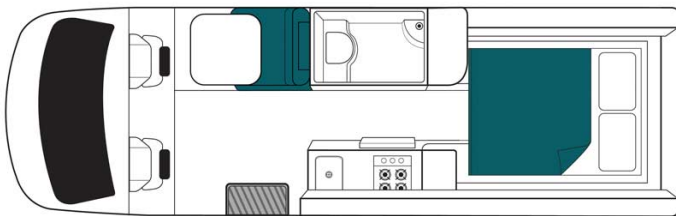

Profile Koala Ultima Australia

Modèle deluxe

Description	Various sleeping configurations, rear U-shaped design, exterior slide-out barbecue, TV + DVD, automatic transmission, and large storage space in this vehicle. Several models may be proposed for the Koala Ultima, so the dimensions and arrangements may vary.
Characteristics	Koala Ultima Sleeps: 2 (2 seatbelts) Vehicle Mercedes or Volkswagen Engine: 2.2 L Turbo diesel Automatic transmission Internal walk through access Rear vision camera Model guaranteed maximum 2 years old
Fuel	Diesel