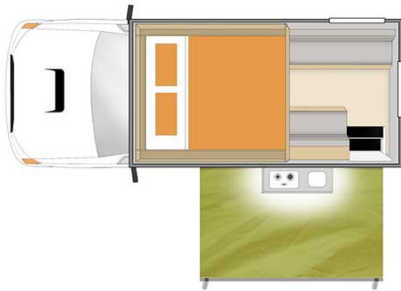

4wd Wombat Adventure Australia

Modèle standard

Description	<p>Thanks to its spacious design, this 4wd offers a unique driving experience. Couples looking for a thrill will love to venture into the Australian outback with this innovative vehicle.</p> <p>The plans, dimensions and layouts here are indicative and may vary without notice.</p>
Characteristics	<p>Wombat Adventure Sleeps : 2 (2 seatbelts) Please note that children under the age of 7 years old cannot travel in this vehicle. Engine Diesel 3.0 L Automatic transmission Power steering Airbags and ABS Awning Rear vision camera Model guaranteed maximum 3 years old</p>
Fuel	<p>Diesel Average consumption : 14L/100 km</p>

Dimensions	Length: 5.90 m (19'4") Width: 2.00 m (6'6") Height: 2.50 m (8'2") (extended height: 3.10 m (10'17")) Interior height: 1.90 m (6'3")
Passengers	2 sleeps and 2 seatbelts
Reserve	Fuel tank: 120 L (26.7 US gal) Fresh water tank: 82 L (18.1 US gal) No waste water tank Gas bottle: 2 x 1.25 kg
Beds	Double bed: 200 x 154 cm (6'6" x 5'1")
Kitchen	Sink (cold water only) Cooker 2 stoves (exterior) Fridge 80L / Freezer 7L Dishes and cutlery
Shower/Toilet	External shower Toilet: No
Heating/Air Conditioning	Heating and air conditioning only in driver's cabin
Energy	240V connection by electrical connection. Auxiliary Battery 12V. Allows for use of lights and fridge. Batteries will last around 12 hours depending on use, and are recharged when driving the vehicle. Gas 2 x 1.25 kg. 12V outlet: Remember to bring your adaptors for charging your personal electronics such as cameras and phones. Solar panel.
Audio & Connexions	Radio Media player depending on the models
Complementary Equipment	Extinguisher Awning Solar panel Fly screens on all windows and back door 2 spare tires