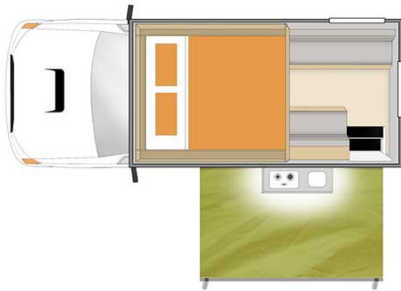

4wd Wombat Adventure Australia

Modèle standard

<p>Description</p>	<p>Thanks to its spacious design, this 4wd offers a unique driving experience. Couples looking for a thrill will love to venture into the Australian outback with this innovative vehicle.</p> <p>The plans, dimensions and layouts here are indicative and may vary without notice.</p>
<p>Characteristics</p>	<p>Wombat Adventure Sleeps : 2 (2 seatbelts) Please note that children under the age of 7 years old cannot travel in this vehicle. Engine Diesel 3.0 L Automatic transmission Power steering Airbags and ABS Awning Rear vision camera Model guaranteed maximum 3 years old</p>
<p>Fuel</p>	<p>Diesel Average consumption : 14L/100 km</p>

Dimensions	Length: 5.90 m (19'4") Width: 2.00 m (6'6") Height: 2.50 m (8'2") (extended height: 3.10 m (10'17")) Interior height: 1.90 m (6'3")
Passengers	2 sleeps and 2 seatbelts
Reserve	Fuel tank: 120 L (26.7 US gal) Fresh water tank: 82 L (18.1 US gal) No waste water tank Gas bottle: 2 x 1.25 kg
Beds	Double bed: 200 x 154 cm (6'6" x 5'1")
Kitchen	Sink (cold water only) Cooker 2 stoves (exterior) Fridge 80L / Freezer 7L Dishes and cutlery
Shower/Toilet	External shower Toilet: No
Heating/Air Conditioning	Heating and air conditioning only in driver's cabin
Energy	240V connection by electrical connection. Auxiliary Battery 12V. Allows for use of lights and fridge. Batteries will last around 12 hours depending on use, and are recharged when driving the vehicle. Gas 2 x 1.25 kg. 12V outlet: Remember to bring your adaptors for charging your personal electronics such as cameras and phones. Solar panel.
Audio & Connexions	Radio Media player depending on the models
Complementary Equipment	Extinguisher Awning Solar panel Fly screens on all windows and back door 2 spare tires