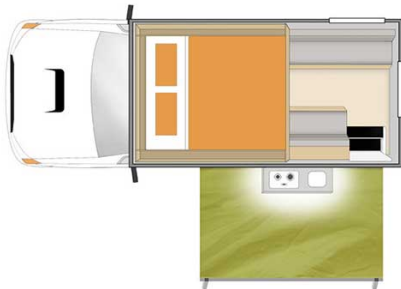

4wd Wombat Adventure Australia

Modèle standard

| | |
|------------------------|---|
| <p>Description</p> | <p>Thanks to its spacious design, this 4wd offers a unique driving experience. Couples looking for a thrill will love to venture into the Australian outback with this innovative vehicle.</p> <p>The plans, dimensions and layouts here are indicative and may vary without notice.</p> |
| <p>Characteristics</p> | <p>Wombat Adventure Sleeps : 2 (2 seatbelts) Please note that children under the age of 7 years old cannot travel in this vehicle. Engine Diesel 3.0 L Automatic transmission Power steering Airbags and ABS Awning Rear vision camera Model guaranteed maximum 3 years old</p> |
| <p>Fuel</p> | <p>Diesel Average consumption : 14L/100 km</p> |

| | |
|--------------------------|---|
| Dimensions | Length: 5.90 m (19'4") Width: 2.00 m (6'6") Height: 2.50 m (8'2") (extended height: 3.10 m (10'17")) Interior height: 1.90 m (6'3") |
| Passengers | 2 sleeps and 2 seatbelts |
| Reserve | Fuel tank: 120 L (26.7 US gal) Fresh water tank: 82 L (18.1 US gal) No waste water tank Gas bottle: 2 x 1.25 kg |
| Beds | Double bed: 200 x 154 cm (6'6" x 5'1") |
| Kitchen | Sink (cold water only) Cooker 2 stoves (exterior) Fridge 80L / Freezer 7L Dishes and cutlery |
| Shower/Toilet | External shower Toilet: No |
| Heating/Air Conditioning | Heating and air conditioning only in driver's cabin |
| Energy | 240V connection by electrical connection. Auxiliary Battery 12V. Allows for use of lights and fridge. Batteries will last around 12 hours depending on use, and are recharged when driving the vehicle. Gas 2 x 1.25 kg. 12V outlet: Remember to bring your adaptors for charging your personal electronics such as cameras and phones. Solar panel. |
| Audio & Connexions | Radio Media player depending on the models |
| Complementary Equipment | Extinguisher Awning Solar panel Fly screens on all windows and back door 2 spare tires |